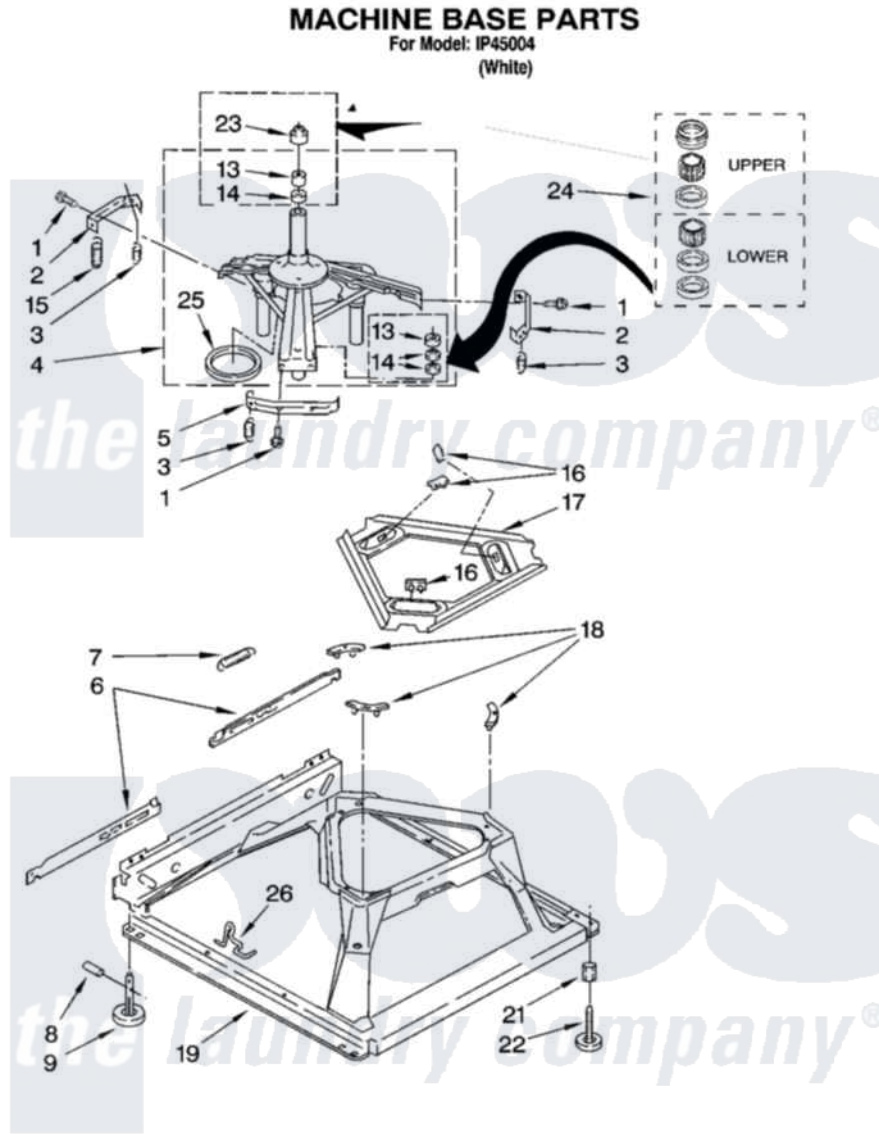

Whirlpool IP45004 04 - MACHINE BASE PARTS

8181005

7

Whirlpool Residential Whirlpool IP45004 Washer Parts Parts Diagram 04 - MACHINE BASE PARTS
Click on the part number to view part

Item	Original Part Number	Replaced By	Status	Part Description
1	3400076			Screw, Bracket Mounting
2	64067			Bracket, Spring Outer
3	63907			Spring, Suspension
4	8575214	280184		Support
5	64065			Bracket, Spring Outer
6	63466			Link, Leveling Mechanism
7	62597	8316845		Spring
8	62837			Pin, Knurled
9	62596	285244		Feet-Leveling
13	8546455			Bearing, Centerpost
14	357409	359449		Seal, Agitator Shaft
15	388492	W10250667		Spring, Counterweight
16	62568	285219		Pad
17	3946509			Plate, Suspension
18	3363660	285744		Pad
19	3946512	285771		Base

21	3359452		Nut, Lock
22	389102	W10001130	Foot, Leveling
23	8577376		Seal, Centerpost
24	285203		Centerpost Bearing Kit
25	63134		Ring, Sound Deadening
26	63806	W10145155	Retainer, Suspension Spring