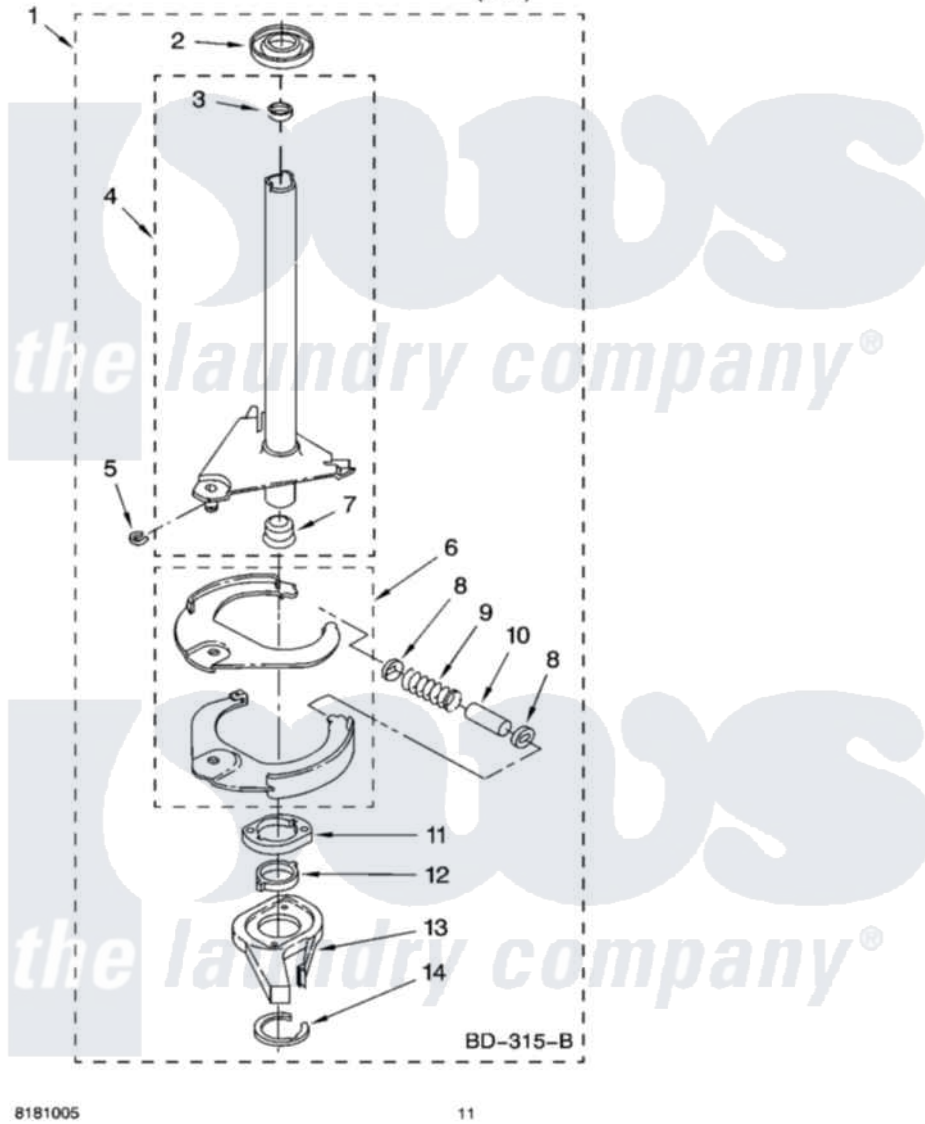

Whirlpool IP45004 07 - BRAKE AND DRIVE TUBE PARTS

BRAKE AND DRIVE TUBE PARTS

For Model: IP45004
(White)

8181005

11

Whirlpool [Residential Whirlpool IP45004 Washer Parts](#) Parts Diagram 07 - BRAKE AND DRIVE TUBE PARTS
Click on the part number to view part

Item	Original Part Number	Replaced By	Status	Part Description
1	388952	285792		Basketdrive
2	62658			Ring, Thrust
3	356427			Seal, Spin Pinion
4	64027	64208		Tube-Spin
5	64035	W10083190		Ring, Retaining
6	64232	285438		Shoe-Brake
7	62703	8546462		"T" Bearing, Spin Tube
8	3353956	285658		Sleeve
9	387806		Not Available	Spring, Brake
10	3355360	285658		Sleeve
11	661516	8546461		Cam, Brake Release
12	63022			Sleeve, Cam
13	64194	285790		Lining
14	90368	W10083200		Ring, Retaining
"	BLANK		Not Available	Following Parts Not Illustrated
"	285208			Lubricant