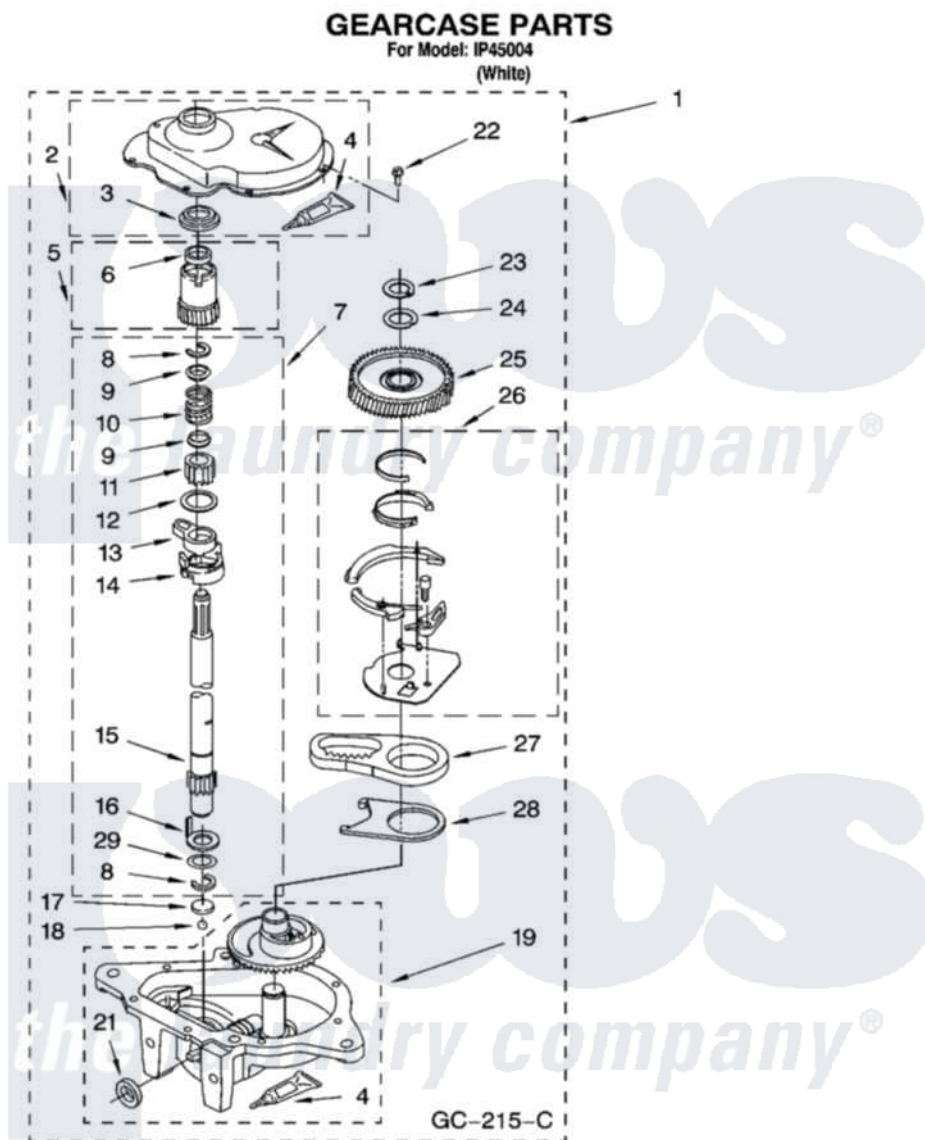

Whirlpool IP45004 08 - GEARCASE PARTS

12

8181005

Whirlpool [Residential Whirlpool IP45004 Washer Parts](#) Parts Diagram 08 - GEARCASE PARTS

[Click on the part number to view part](#)

Item	Original Part Number	Replaced By	Status	Part Description
1	3360630	3360629		Gearcase
2	285202			Cover, Gearcase
3	3349985			Seal, Gearcase Cover
4	285195			Sealer Sealer, Gasket
5	63320	285362		Gear and Pinion
6	356427			Seal, Spin Pinion
7	389387			Shaft, Agitator
8	90369		Not Available	Ring, Retaining (2)
9	62677			Retainer, Spring
10	62676			Spring, Agitator
11	63273	285509		Shaft, Agitator
12	62619			Washer, Agitator Gear
13	62580	285206		Cam-Agitator
14	62581	285206		Cam-Agitator
15	285509			Shaft, Agitator
16	62618			Washer, Cam Thrust

17	16018	285205	Bearing
18	85529	285205	Bearing
19	389230	285515	Gearcase
21	285352		Seal Kit, Thrust Plug
22	3351614		Screw, Gearcase Cover Mounting
23	3362552	285765	Ring-Retr
24	285735	285766	Washer Kit, Thrust
25	62570	285362	Gear and Pinon
26	388253	999516	Shelf-Glas
27	3349296	8546456	Rack, Connecting
28	62621		Actuator, Shift
29	388815		Washer, Intermediate 1 3976263 Miscellaneous Parts Bag 2 3976300 Washer, Inlet Hose 3 3366913 Clamp, Hose