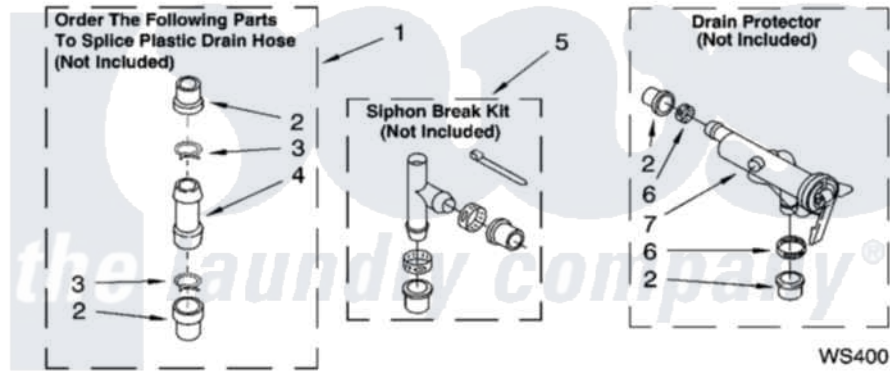

**Whirlpool IP45004 09 - WATER SYSTEM PARTS, OPTIONAL PARTS (NOT INCLUDED)**

**WATER SYSTEM PARTS**

For Model: IP45004  
(White)

8181005

13

Whirlpool [Residential Whirlpool IP45004 Washer Parts](#) Parts Diagram 09 - WATER SYSTEM PARTS, OPTIONAL PARTS (NOT INCLUDED)

[Click on the part number to view part](#)

Item	Original Part Number	Replaced By	Status	Part Description
1	<a href="#">285442</a>			Water System Parts
2	<a href="#">285321</a>			Water System Parts
3	370447	<a href="#">285655</a>		Clamp, Hose
4	<a href="#">16272</a>			Connector, Straight
5	<a href="#">285320</a>			Water System Parts
6	65349	<a href="#">285655</a>		Clamp, Hose
7	<a href="#">367031</a>			Water System Parts
	<a href="#">72017</a>			Paint, Touch-Up
"	<a href="#">350938</a>			Paint, Pressurized Spray B
"	<a href="#">350930</a>			Paint, Pressurized Spray B
"	<a href="#">799344</a>			Paint, Touch-Up )
"	BLANK		Not Available	OIL
"	<a href="#">350572</a>			Oil
"	BLANK		Not Available	LUBRICANT
"	<a href="#">285208</a>			Lubricant

"	BLANK	Not Available	SEALER
"	<a href="#">285195</a>		Sealer Sealer, Gasket
"	BLANK	Not Available	ACCESSORY PARTS
"	<a href="#">367031</a>		Water System Parts
"	<a href="#">285320</a>		Water System Parts