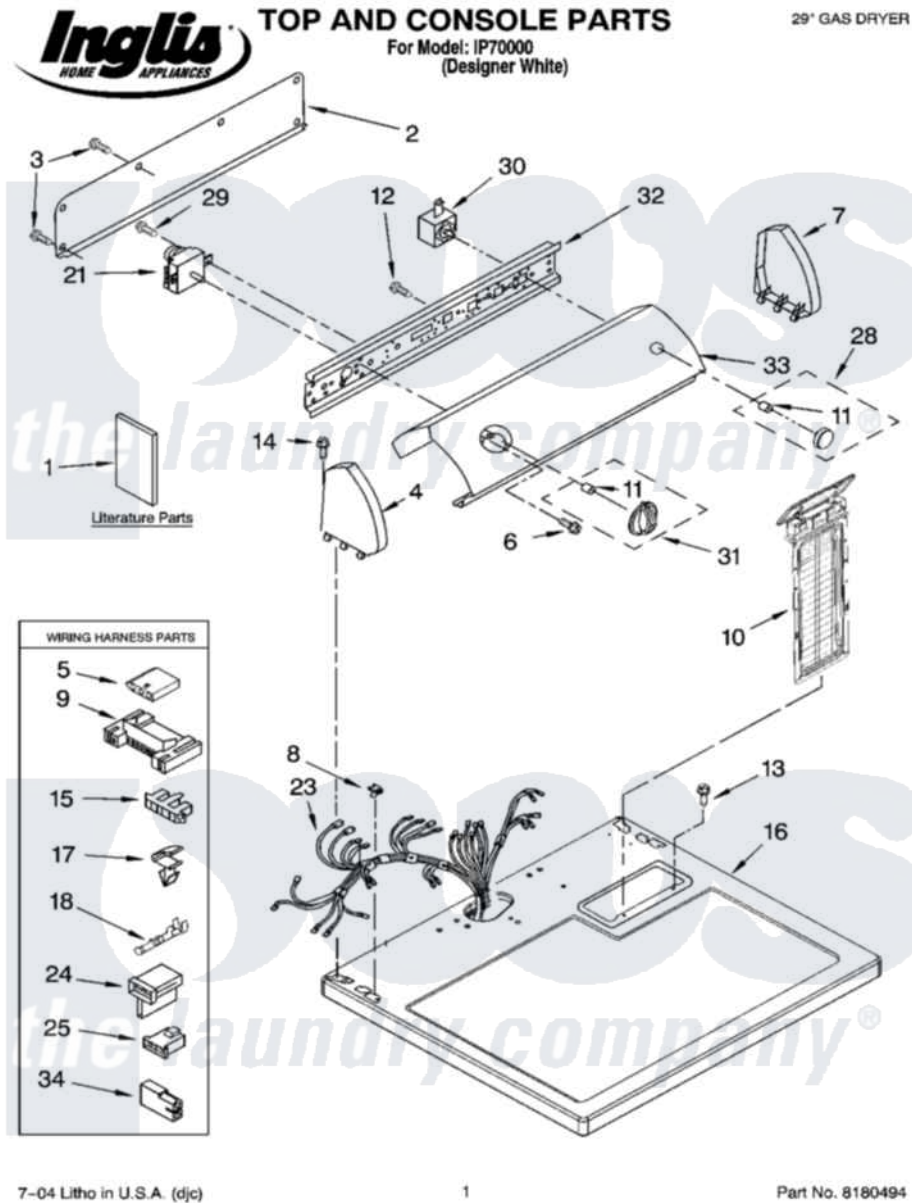

# Whirlpool IP70000 01 - TOP AND CONSOLE PARTS

7-04 Litho in U.S.A. (djc)

1

Part No. 8180494

Whirlpool Residential Whirlpool IP70000 Dryer Parts Parts Diagram 01 - TOP AND CONSOLE PARTS  
 Click on the part number to view part

Item	Original Part Number	Replaced By	Status	Part Description
1	8557472		Not Available	Use & Care Guide
"	8533784		Not Available	Sheet, Cycle Feature
"	8562584		Not Available	Instructions, Installation
"	8528189		Not Available	Wiring Diagram
"	BLANK		Not Available	Following May Be Purchased DO-IT-YOURSELF REPAIR MANUALS
"	677818		Not Available	Manual, Do-It- Yourself Repair (Dryer)
2	<a href="#">8274261</a>			Do-It-Yourself Repair Manuals
3	<a href="#">693995</a>			Screw, Hex Head
4	8271365	<a href="#">279962</a>		Endcap
5	<a href="#">3936144</a>			Do-It-Yourself Repair Manuals
6	8533951	<a href="#">3400859</a>		Screw, Grounding
7	8271359	<a href="#">279962</a>		Endcap
8	<a href="#">357213</a>			Nut, Push-In
9	<a href="#">3395683</a>			Receptacle, Multi-Terminal

10	<a href="#">8558467</a>		Screen, Lint
11	<a href="#">8536939</a>		Clip, Knob
12	8533971	<a href="#">90767</a>	Screw, 8A X 3/8 HeX Washer Head Tapping
13	688983	<a href="#">487240</a>	Screw, For Mtg. Service Capacitor
14	<a href="#">388326</a>		Screw, 8-18 X 1.25
15	<a href="#">3397269</a>		Connector, Timer
16	8557930	<a href="#">8563985</a>	Top
17	<a href="#">3394427</a>		Clip-Harness
18	<a href="#">94614</a>		Terminal
21	<a href="#">3976584</a>		Timer Assembly
23	<a href="#">8299876</a>		Harness, Wiring
24	<a href="#">3403499</a>		Connector, 2-Postion
25	<a href="#">3403498</a>		Connector, 3-Position
28	<a href="#">8544941</a>		Knob, Push-To-Start
29	3390646	<a href="#">W10139210</a>	Screw, 8-18 X 5/16
30	<a href="#">3977456</a>		Switch, Push-To-Start
31	8543273	Not Available	Timer Knob Assembly (Grey)
32	<a href="#">8271418</a>		Bracket, Control
33	8557463	Not Available	Panel, Control
34	<a href="#">717252</a>		Receptacle, Terminal