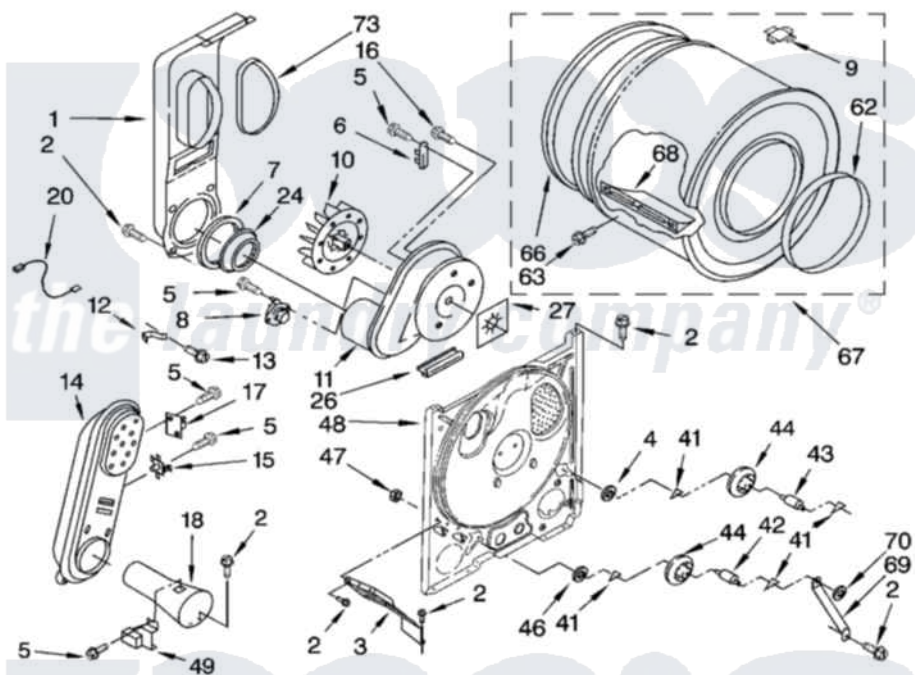

# Whirlpool IP70000 04 - BULKHEAD PARTS, OPTIONAL PARTS (NOT INCLUDED)

## BULKHEAD PARTS

For Model: IP70000  
(Designer White)

8180494

7

Whirlpool [Residential Whirlpool IP70000 Dryer Parts](#) Parts Diagram 04 - BULKHEAD PARTS, OPTIONAL PARTS (NOT INCLUDED)

[Click on the part number to view part](#)

Item	Original Part Number	Replaced By	Status	Part Description
1	694283	<a href="#">279505</a>		Chute
2	343641	<a href="#">681414</a>		Screw, 10AB X 1/2
3	<a href="#">3406022</a>			Bracket, Bulkhead
4	<a href="#">3388703</a>			Washer, Support
5	<a href="#">90767</a>			Screw, 8A X 3/8 HeX Washer Head Tapping
6	<a href="#">3392519</a>			Thermal Limiter
7	<a href="#">347139</a>			Seal, Lint Chute
8	<a href="#">3387134</a>			Thermostat, Internal-Bias
9	<a href="#">8066086</a>			Plug, Drum Hole
10	<a href="#">694089</a>			Wheel, Blower
11	8557384	<a href="#">8577230</a>		Housing, Blower
12	3398161			CLIP
13	<a href="#">489463</a>			Screw, 8-18 X 1/16
14	8530285	<a href="#">279980</a>		Box