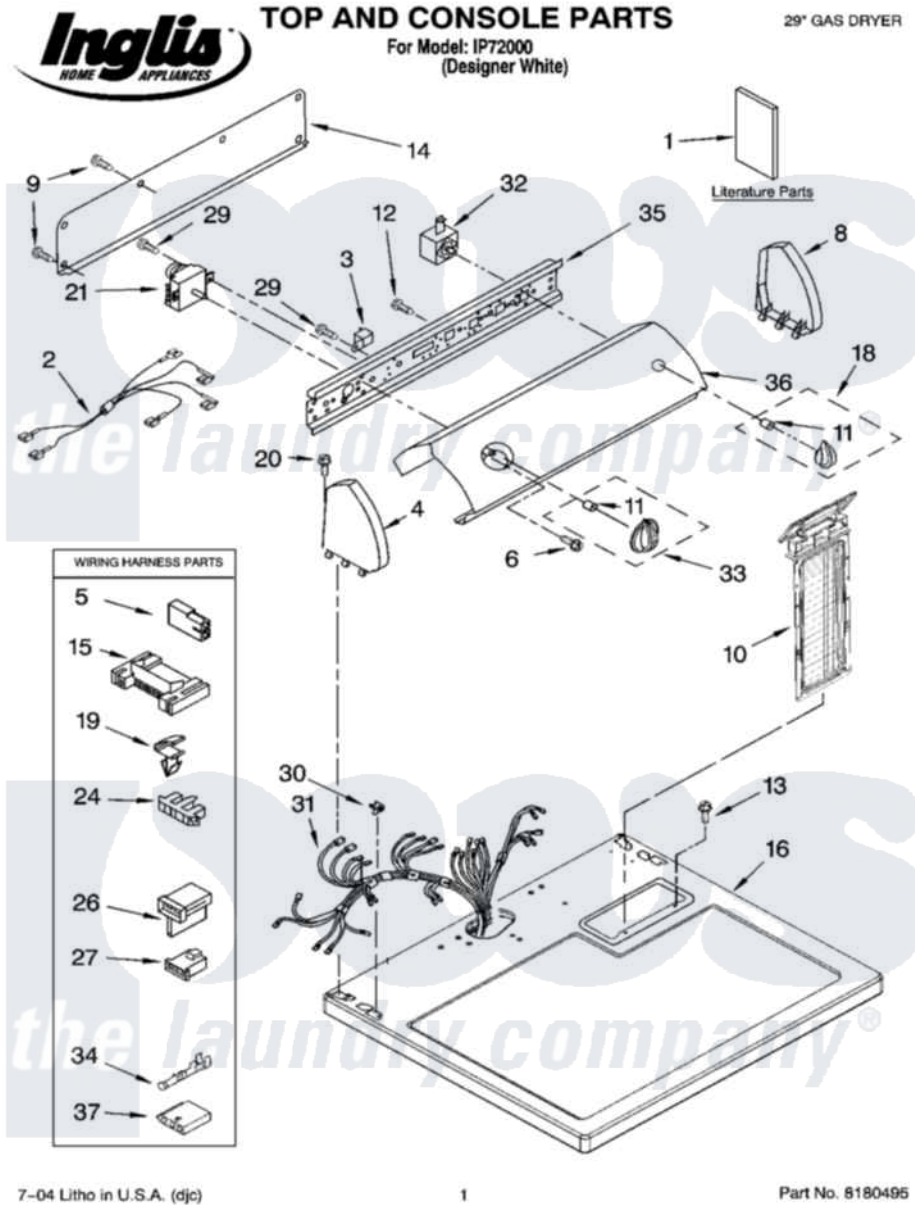

# Whirlpool IP72000 01 - TOP AND CONSOLE PARTS

7-04 Litho in U.S.A. (djc)

1

Part No. 8180485

Whirlpool Residential Whirlpool IP72000 Dryer Parts Parts Diagram 01 - TOP AND CONSOLE PARTS  
 Click on the part number to view part