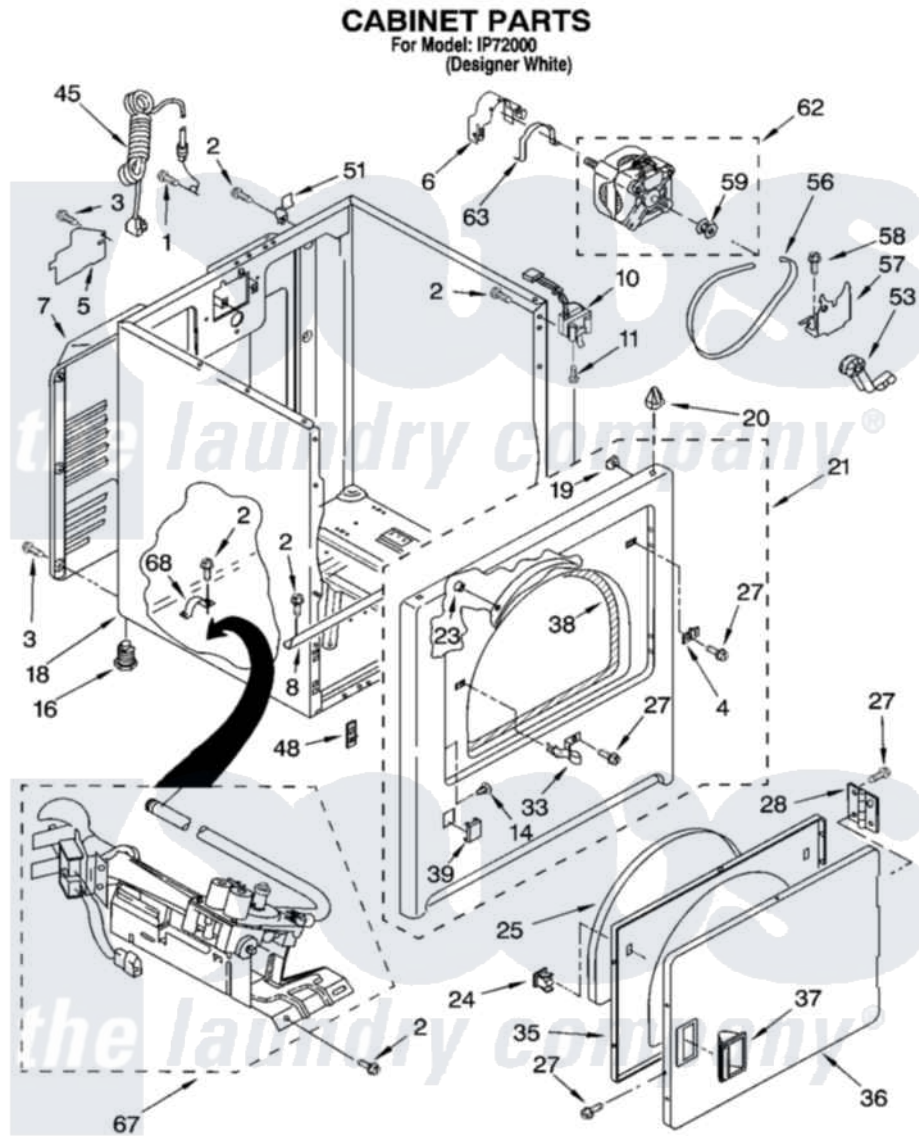

Whirlpool IP72000 02 - CABINET PARTS

8180495

3

Whirlpool [Residential Whirlpool IP72000 Dryer Parts](#) Parts Diagram 02 - CABINET PARTS
Click on the part number to view part

Item	Original Part Number	Replaced By	Status	Part Description
1	697776	4331106		Screw, No.10-32 X 7/16
2	343641	681414		Screw, 10AB X 1/2
3	693995			Screw, Hex Head
4	3403630			Plug, Strike Hole
5	3396795			Cover, Terminal Block
6	3404162			Clamp, Motor
7	3396805	280043		Panel-Rear
8	8541400			Bracket, Cabinet
10	3406107			Door Switch Assembly
11	697773	3395530		Screw
14	3404413			Plug, Hinge Hole
16	3392100	49621		Feet-Leveling
"	279810			Foot-Optional
18	8530603	8533643		Cabinet
19	98234			Clip, U-Bend
20	690363	18776		Lock, Front Top

21	3403447	279854	Panel
23	685203	279220	Clip
24	690081	279570	Latch
25	3405246		Seal, Door Push-To-Start
27	342055	488627	Screw
28	3405514	W10362431	Hinge And Pin Assembly
33	3403431		Strike, Panel
35	3402341		Door, Inner
36	3402335		Door, Front
37	3405184		Handle, Door
38	3406129		Seal And Bearing Assembly
39	3394975		Plug, Front Panel
45	344020	3401402	Cord, Power
48	3394083		Clip, Front Panel
51	238088	8066217	Hinge, Top
53	691366		Idler And Pulley Assembly
56	8066065	341241	Belt
57	348780		Base, Motor
58	3400500		Bolt, 3405245 5/16-18 X 3/4
59	3394341	W10299847	Pulley-Motor
62	8538262	279827	Motor-Drve
63	660658		Clamp, Motor Mounting 343481 685441
67	8318272	W10465748	Burner-Gas
68	341029		Clamp, Pipe Door Spring