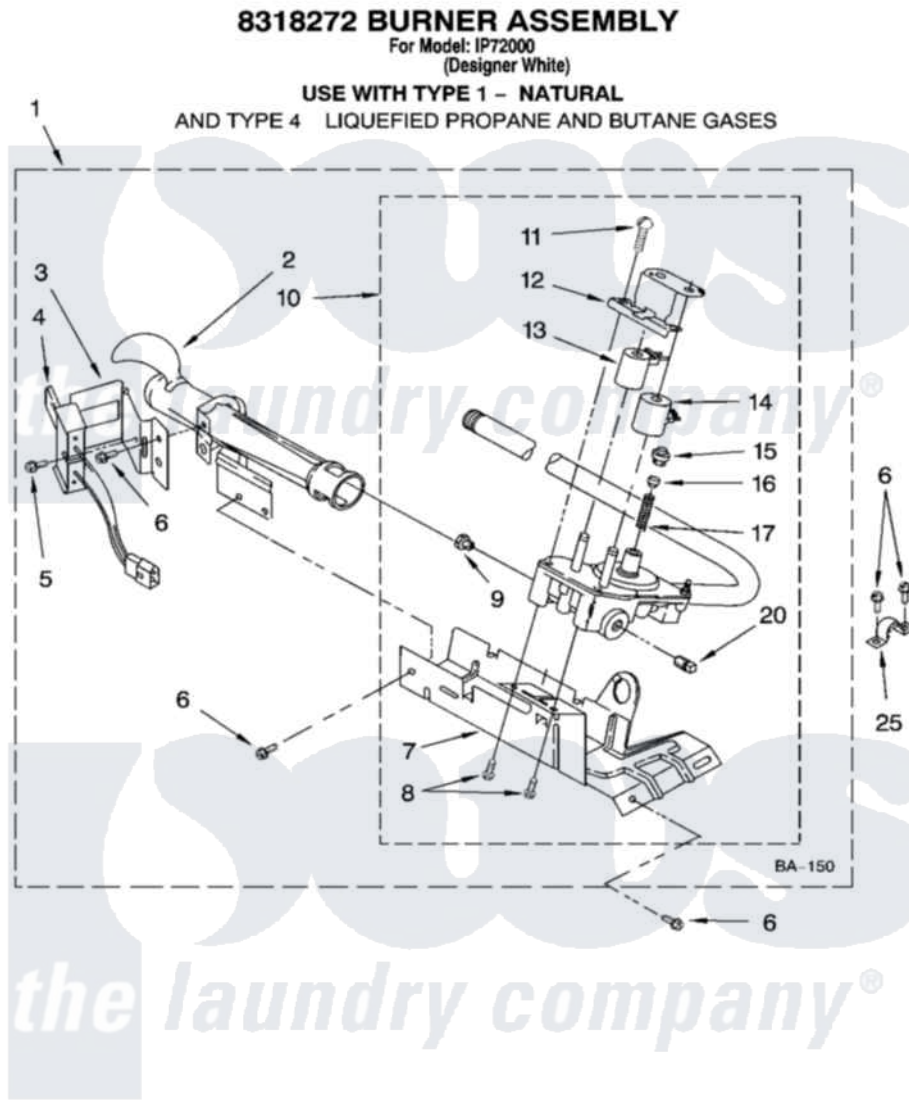

**Whirlpool IP72000 04 - 8318272 BURNER ASSEMBLY, OPTIONAL PARTS
(NOT INCLUDED)**

8180495

7

Whirlpool [Residential Whirlpool IP72000 Dryer Parts](#) Parts Diagram 04 - 8318272 BURNER ASSEMBLY, OPTIONAL PARTS (NOT INCLUDED)

[Click on the part number to view part](#)

Item	Original Part Number	Replaced By	Status	Part Description
1	8318272	W10465748		Burner-Gas
2	688617	693140		Burner
3	694298			Bracket, Ignitor
4	686590	279311		Ignitor
5	3393909			Screw, 8-32 X 7/8
6	343641	681414		Screw, 10AB X 1/2
7	693986			Base, Burner
8	3387057			Screw, 10-16 X 1/2 Orifice, Burner
9	234826			Orifice, Burner Type 1
"	229742			Orifice, Burner
"	234868			Orifice, Burner
10	8318277	W10337269		Valve-Gas
11	694421			Screw, Bracket Mounting
12	694538			Bracket, Shunt