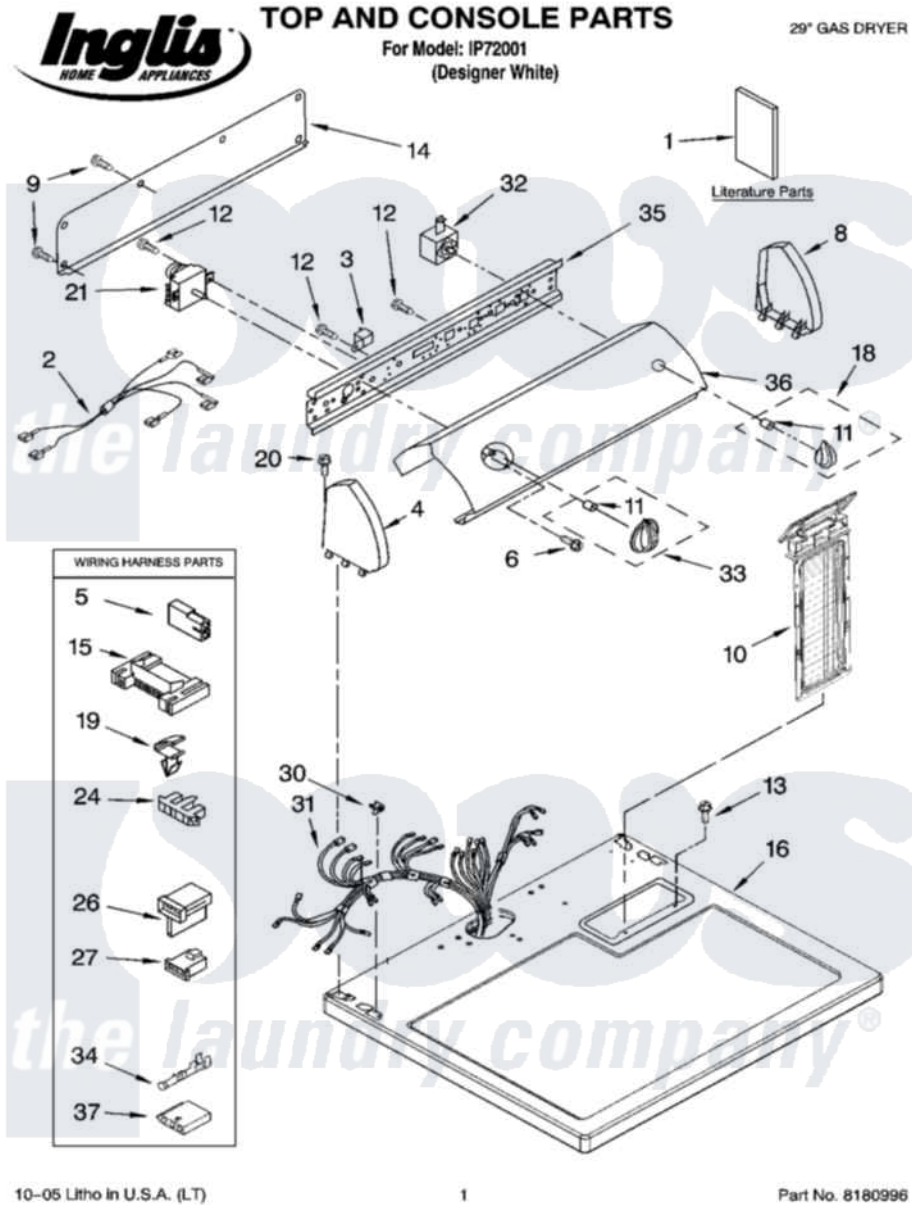

Whirlpool IP72001 01 - TOP AND CONSOLE PARTS

10-05 Litho In U.S.A. (LT)

1

Part No. 8180996

Whirlpool Residential Whirlpool IP72001 Dryer Parts Parts Diagram 01 - TOP AND CONSOLE PARTS
 Click on the part number to view part

Item	Original Part Number	Replaced By	Status	Part Description
1	8562584		Not Available	Instructions, Installation
"	8533784		Not Available	Sheet, Cycle Feature
"	8578197		Not Available	Use & Care Guide
"	8528189		Not Available	Wiring Diagram
"	N/A		Not Available	Following May Be Purchased DO-IT-YOURSELF REPAIR MANUALS
"	677818		Not Available	Manual, Do-It- Yourself Repair (Dryer)
2	8539888			Jumper, Wire
3	694419			Mini-Buzzer
4	8271365	279962		Endcap
5	717252			Receptacle, Terminal
6	8533951	3400859		Screw, Grounding
8	8271359	279962		Endcap
9	693995			Screw, Hex Head
10	8558463			HANdle And Lint Screen Assembly

11	8536939		Clip, Knob
12	8533971	90767	Screw, 8A X 3/8 HeX Washer Head Tapping
13	688983	487240	Screw, For Mtg. Service Capacitor
14	8274261		Do-It-Yourself Repair Manuals
15	3395683		Receptacle, Multi-Terminal
16	8557930	8563985	Top
18	8543270	Not Available	Knob, Control (3) (Grey)
19	3394427		Clip-Harness
20	388326		Screw, 8-18 X 1.25
21	3976584		Timer Assembly
24	3397269		Connector, Timer
26	3403499		Connector, 2-Position
27	3403498		Connector, 3-Position
30	357213		Nut, Push-In
31	8299877		Harness, Wiring
32	8543274		Switch, Push-To-Start
33	8543273	Not Available	Timer Knob Assembly (Grey)
34	94614		Terminal
35	8271418		Bracket, Control
36	8557464	Not Available	Panel, Control
37	3936144		Do-It-Yourself Repair Manuals