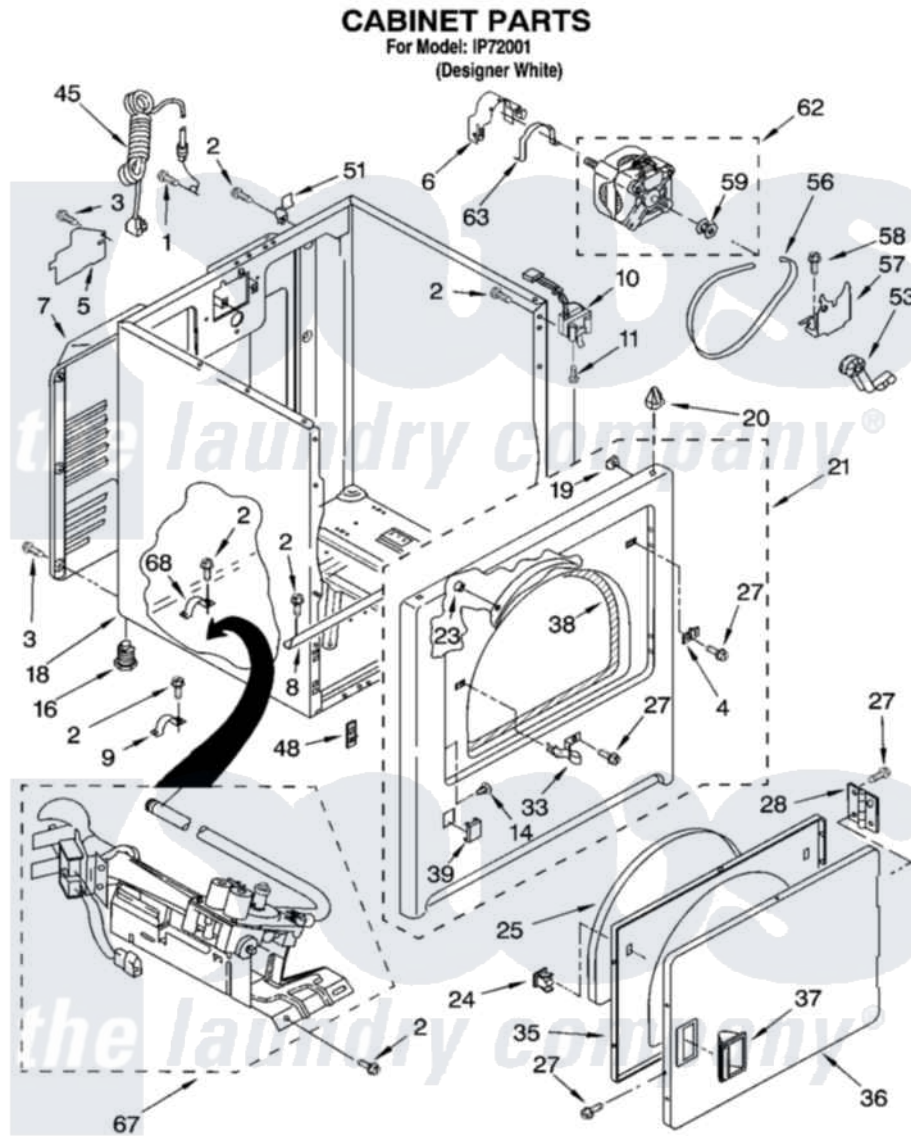

Whirlpool IP72001 02 - CABINET PARTS

8180996

3

Whirlpool [Residential Whirlpool IP72001 Dryer Parts](#) Parts Diagram 02 - CABINET PARTS
 Click on the part number to view part

Item	Original Part Number	Replaced By	Status	Part Description
1	697776	4331106		Screw, No.10-32 X 7/16
2	343641	681414		Screw, 10AB X 1/2
3	693995			Screw, Hex Head
4	3403630			Plug, Strike Hole
5	3396795			Cover, Terminal Block
6	3404162			Clamp, Motor
7	3396805	280043		Panel-Rear
8	8541400			Bracket, Cabinet
9	3980175			Clamp, Elbow
10	3406107			Door Switch Assembly
11	697773	3395530		Screw
14	3404413			Plug, Hinge Hole
16	3392100	49621		Feet-Leveling
"	279810			Foot-Optional
18	8530603	8533643		Cabinet
19	98234			Clip, U-Bend

20	690363	18776	Lock, Front Top
21	3403447	279854	Panel
23	685203	279220	Clip
24	690081	279570	Latch
25	3405246		Seal, Door Push-To-Start
27	342055	488627	Screw
28	3405514	W10362431	Hinge And Pin Assembly
33	3403431		Strike, Panel
35	3402341		Door, Inner
36	3402335		Door, Front
37	3405184		Handle, Door
38	3406129		Seal And Bearing Assembly
39	3394975		Plug, Front Panel
45	344020	3401402	Cord, Power
48	3394083		Clip, Front Panel
51	238088	8066217	Hinge, Top
53	691366		Idler And Pulley Assembly
56	8066065	341241	Belt
57	348780		Base, Motor
58	3400500		Bolt, 3405245 5/16-18 X 3/4
59	3394341	W10299847	Pulley-Motor
62	8066206	279827	Motor-Drve
63	660658		Clamp, Motor Mounting 343481 685441
67	8318272	W10465748	Burner-Gas
68	341029		Clamp, Pipe Door Spring