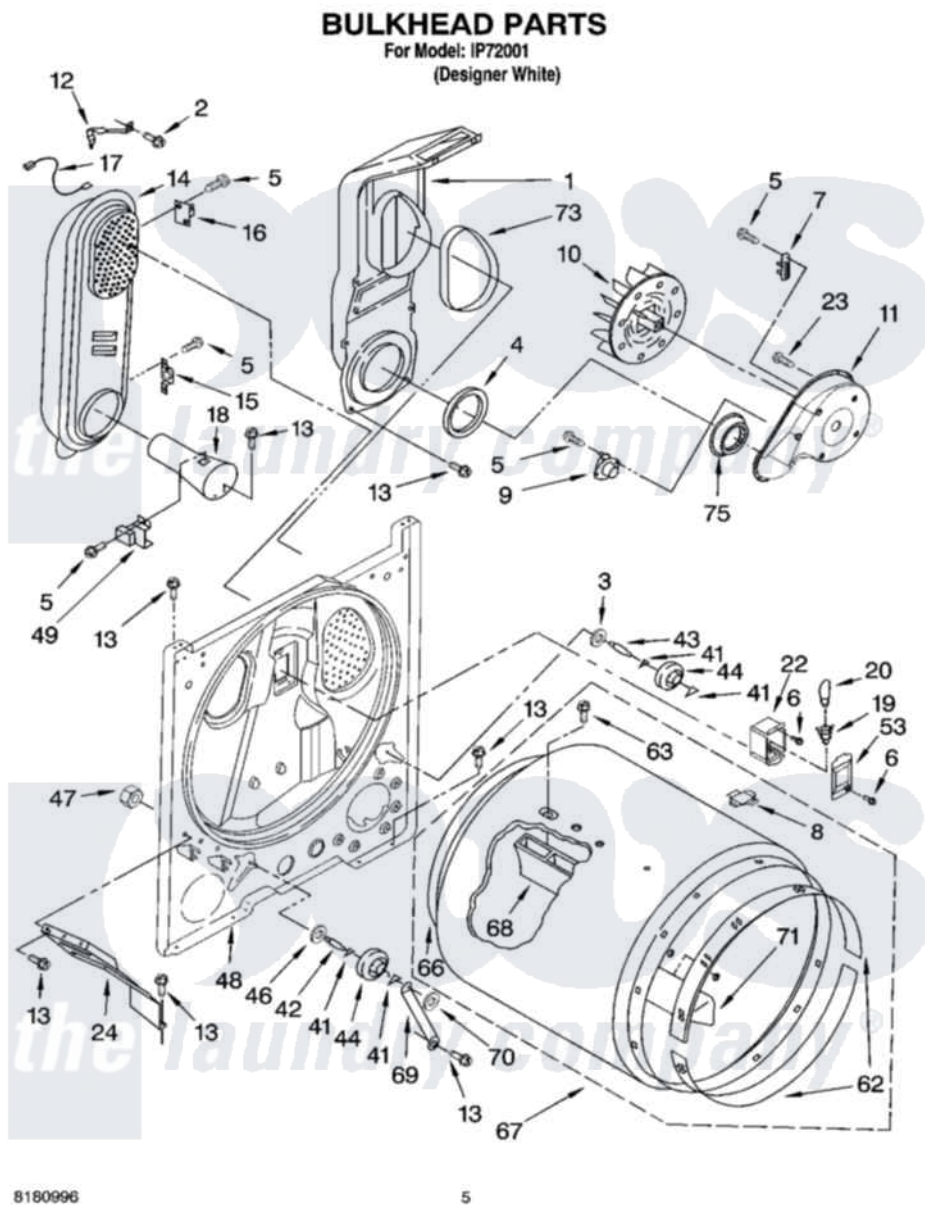

# Whirlpool IP72001 03 - BULKHEAD PARTS

Whirlpool [Residential Whirlpool IP72001 Dryer Parts](#) Parts Diagram 03 - BULKHEAD PARTS  
Click on the part number to view part

Item	Original Part Number	Replaced By	Status	Part Description
1	<a href="#">348368</a>			Lint Chute Assembly
2	<a href="#">489463</a>			Screw, 8-18 X 1/16
3	<a href="#">3388703</a>			Washer, Support
4	<a href="#">347139</a>			Seal, Lint Chute
5	<a href="#">90767</a>			Screw, 8A X 3/8 HeX Washer Head Tapping
6	487909	<a href="#">488729</a>		Screw
7	<a href="#">3392519</a>			Thermal Limiter
8	<a href="#">8066086</a>			Plug, Drum Hole
9	<a href="#">3387134</a>			Thermostat, Internal-Bias
10	<a href="#">694089</a>			Wheel, Blower
11	<a href="#">8577230</a>			Housing, Blower
12	<a href="#">8066155</a>			Clip, Heater Box
13	343641	<a href="#">681414</a>		Screw, 10AB X 1/2
14	8530285	<a href="#">279980</a>		Box
15	<a href="#">3403140</a>			Thermostat, High-Limit 205F
16	<a href="#">280010</a>			Kit, Thermal Cut-Off