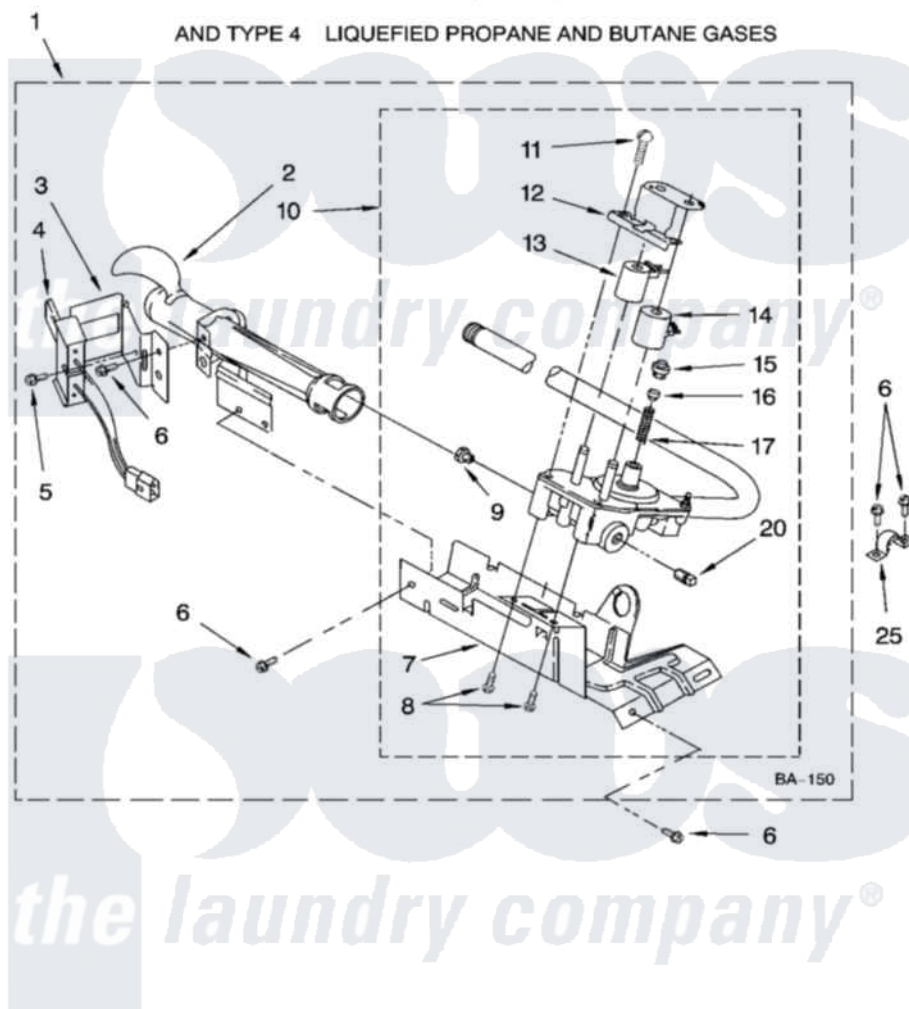

**Whirlpool IP72001 04 - 8318272 BURNER ASSEMBLY, OPTIONAL PARTS
(NOT INCLUDED)**

8318272 BURNER ASSEMBLY

For Model: IP72001
(Designer White)

8180996

7

Whirlpool [Residential Whirlpool IP72001 Dryer Parts](#) Parts Diagram 04 - 8318272 BURNER ASSEMBLY, OPTIONAL PARTS (NOT INCLUDED)

[Click on the part number to view part](#)

Item	Original Part Number	Replaced By	Status	Part Description
1	8318272	W10465748		Burner-Gas
2	688617	693140		Burner
3	694298			Bracket, Ignitor
4	686590	279311		Ignitor
5	3393909			Screw, 8-32 X 7/8
6	343641	681414		Screw, 10AB X 1/2
7	693986			Base, Burner
8	3387057			Screw, 10-16 X 1/2 Orifice, Burner
9	234826			Orifice, Burner Type 1
"	229742			Orifice, Burner
"	234868			Orifice, Burner
10	8318277	W10337269		Valve-Gas
11	694421			Screw, Bracket Mounting
12	694538			Bracket, Shunt