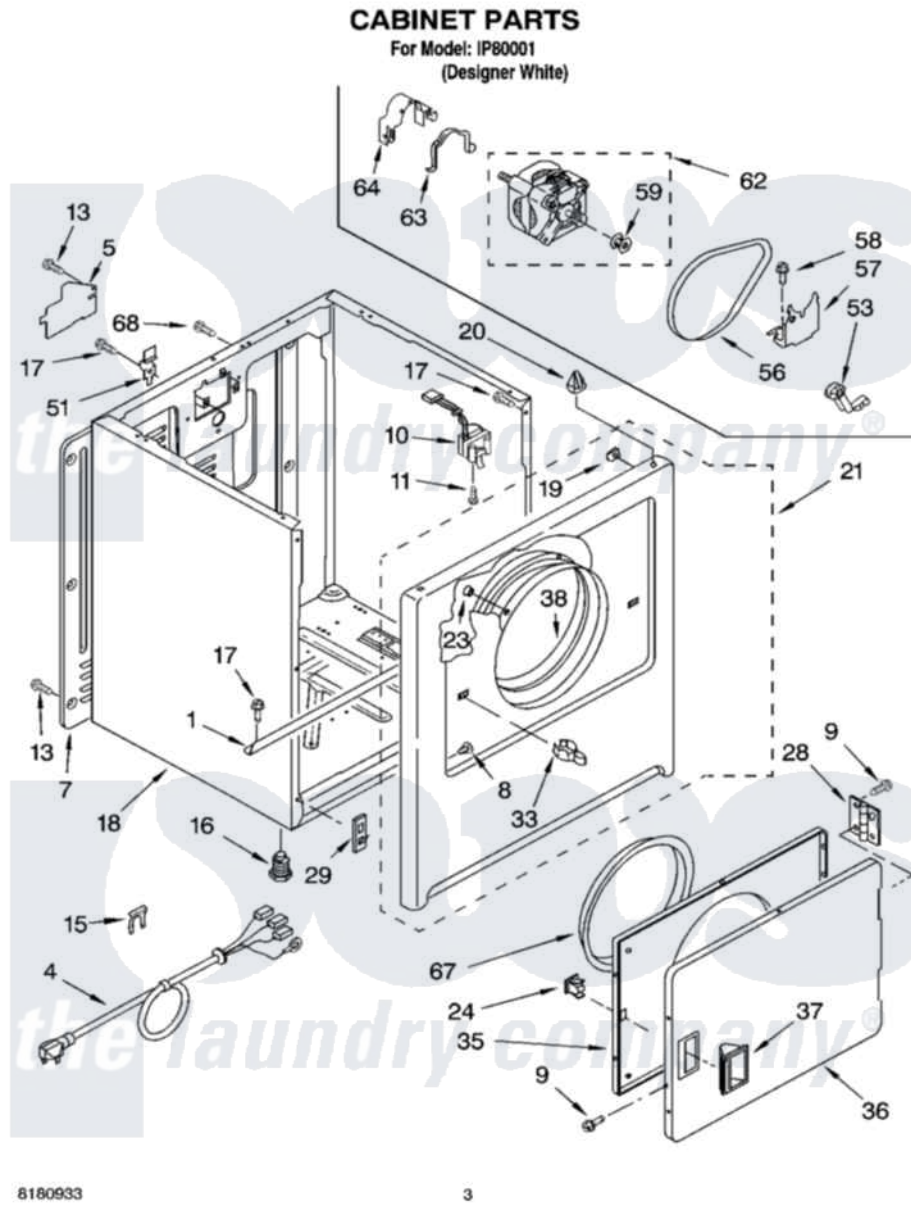

# Whirlpool IP80001 02 - CABINET PARTS

8180933

3

Whirlpool [Residential Whirlpool IP80001 Dryer Parts](#) Parts Diagram 02 - CABINET PARTS  
Click on the part number to view part

| Item | Original Part Number    | Replaced By             | Status        | Part Description      |
|------|-------------------------|-------------------------|---------------|-----------------------|
| 1    | <a href="#">8541400</a> |                         |               | Bracket, Cabinet      |
| 4    | <a href="#">3394208</a> |                         |               | Cord, Power           |
| 5    | 3394202                 |                         | Not Available | Cover, Terminal Block |
| 7    | 3396807                 | <a href="#">280040</a>  |               | Panel-Rear            |
| 8    | <a href="#">3404413</a> |                         |               | Plug, Hinge Hole      |
| 9    | 342055                  | <a href="#">488627</a>  |               | Screw                 |
| 10   | 3406104                 | <a href="#">3406105</a> |               | Door Switch Assembly  |
| 11   | 697773                  | <a href="#">3395530</a> |               | Screw                 |
| 13   | <a href="#">693995</a>  |                         |               | Screw, Hex Head       |
| 15   | <a href="#">694415</a>  |                         |               | Clip, Strain Relief   |
| 16   | 3392100                 | <a href="#">49621</a>   |               | Feet-Leveling         |
| "    | <a href="#">279810</a>  |                         |               | Foot-Optional         |
| 17   | 343641                  | <a href="#">681414</a>  |               | Screw, 10AB X 1/2     |
| 18   | 8530603                 | <a href="#">8533643</a> |               | Cabinet               |
| 19   | <a href="#">98234</a>   |                         |               | Clip, U-Bend          |
| 20   | 690363                  | <a href="#">18776</a>   |               | Lock, Front Top       |