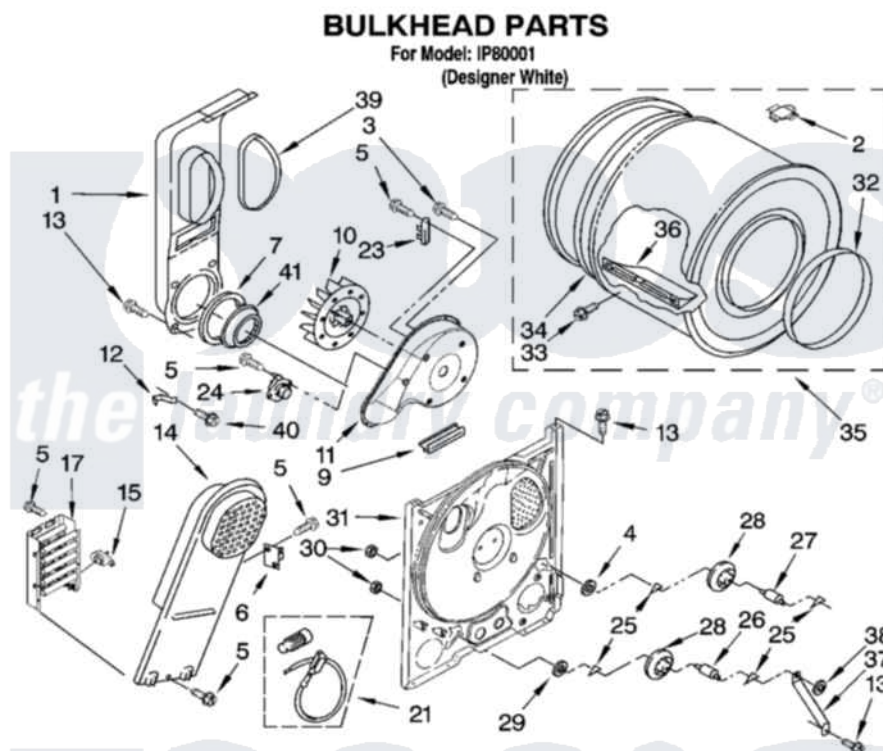

Whirlpool IP80001 03 - BULKHEAD PARTS, OPTIONAL PARTS (NOT INCLUDED)

8180933

5

Whirlpool [Residential Whirlpool IP80001 Dryer Parts](#) Parts Diagram 03 - BULKHEAD PARTS, OPTIONAL PARTS (NOT INCLUDED)

Click on the part number to view part

Item	Original Part Number	Replaced By	Status	Part Description
1	694283	279505		Chute
2	8066086			Plug, Drum Hole
3	3390647	488729		Screw
4	3388703			Washer, Support
5	90767			Screw, 8A X 3/8 HeX Washer Head Tapping
6	3977393	279816		Cutoff-Tml
7	347139			Seal, Lint Chute
9	3392247	686889		Pad
10	694089			Wheel, Blower
11	8577230			Housing, Blower
12	3398161			CLIP
13	343641	681414		Screw, 10AB X 1/2
14	8541818			Box, Heater
15	3977767			Thermostat, High Limit 250 F