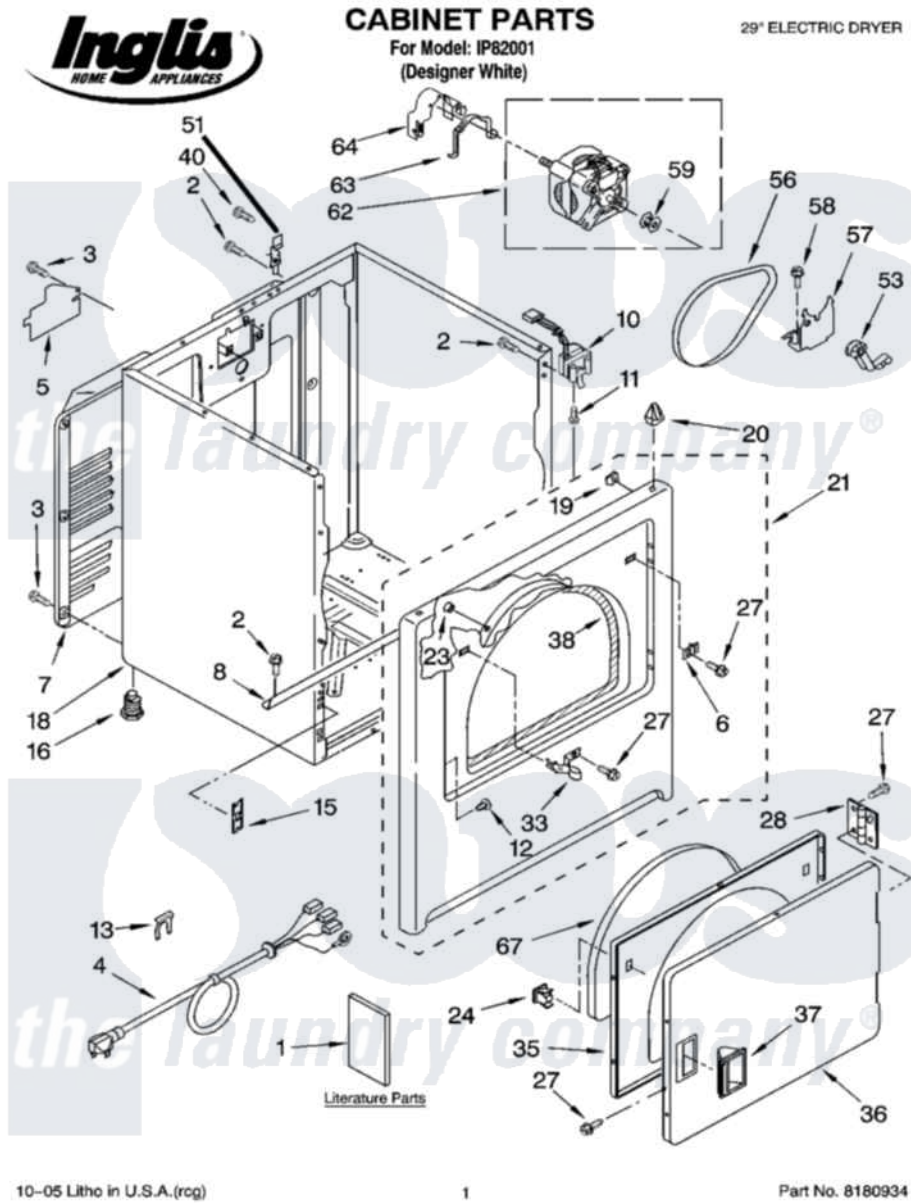

# Whirlpool IP82001 01 - CABINET PARTS

10-05 Litho in U.S.A.(rcg)

1

Part No. 8180934

Whirlpool [Residential Whirlpool IP82001 Dryer Parts](#) Parts Diagram 01 - CABINET PARTS

[Click on the part number to view part](#)

Item	Original Part Number	Replaced By	Status	Part Description
1	8535831		Not Available	Instructions, Installation
"	8533784		Not Available	Sheet, Cycle Feature
"	8578197		Not Available	Use & Care Guide
"	8528189		Not Available	Wiring Diagram
"	BLANK		Not Available	Following May Be Purchased DO-IT-YOURSELF REPAIR MANUALS
"	677818		Not Available	Manual, Do-It- Yourself Repair (Dryer)
2	343641	<a href="#">681414</a>		Screw, 10AB X 1/2
3	<a href="#">693995</a>			Screw, Hex Head
4	<a href="#">3394208</a>			Cord, Power
5	3394202		Not Available	Cover, Terminal Block
6	<a href="#">3403630</a>			Plug, Strike Hole
7	3396805	<a href="#">280043</a>		Panel-Rear
8	<a href="#">8541400</a>			Bracket, Cabinet
10	<a href="#">3406107</a>			Door Switch Assembly