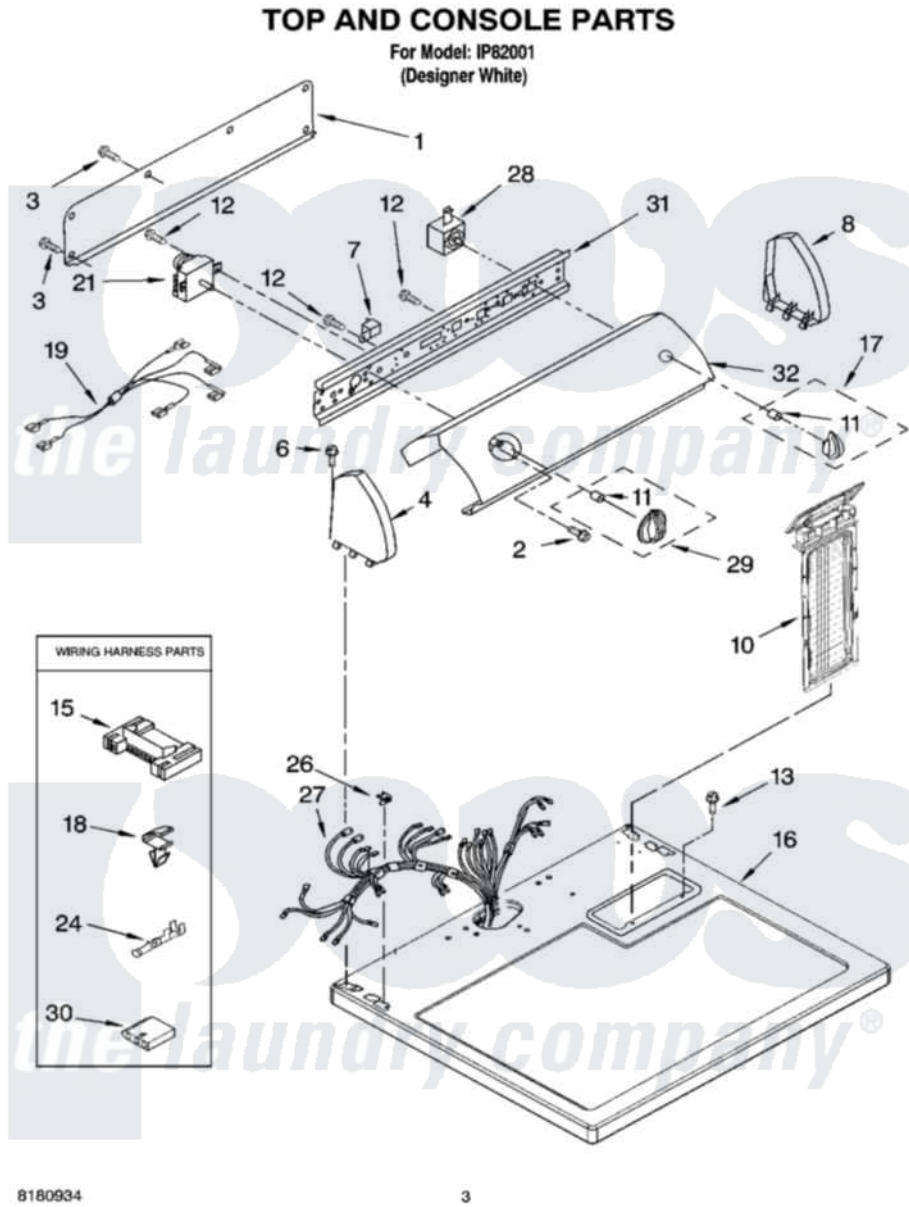

# Whirlpool IP82001 02 - TOP AND CONSOLE PARTS

Whirlpool [Residential Whirlpool IP82001 Dryer Parts](#) Parts Diagram 02 - TOP AND CONSOLE PARTS  
Click on the part number to view part

Item	Original Part Number	Replaced By	Status	Part Description
1	<a href="#">8274261</a>			Do-It-Yourself Repair Manuals
2	8533951	<a href="#">3400859</a>		Screw, Grounding
3	<a href="#">693995</a>			Screw, Hex Head
4	8271365	<a href="#">279962</a>		Endcap
6	<a href="#">388326</a>			Screw, 8-18 X 1.25
7	<a href="#">694419</a>			Mini-Buzzer
8	8271359	<a href="#">279962</a>		Endcap
10	<a href="#">8558463</a>			HANdle And Lint Screen Assembly
11	<a href="#">8536939</a>			Clip, Knob
12	8533971	<a href="#">90767</a>		Screw, 8A X 3/8 HeX Washer Head Tapping
13	688983	<a href="#">487240</a>		Screw, For Mtg. Service Capacitor
15	<a href="#">3395683</a>			Receptacle, Multi-Terminal
16	8557930	<a href="#">8563985</a>		Top
17	8543270		Not Available	Knob, Control (3) (Grey)

18	<a href="#">3394427</a>		Clip-Harness
19	<a href="#">8539888</a>		Jumper, Wire
21	<a href="#">8299778</a>		Timer, 60 Hz
24	<a href="#">94614</a>		Terminal
26	<a href="#">357213</a>		Nut, Push-In
27	8299870	Not Available	Harness, Wiring
28	<a href="#">8543274</a>		Switch, Push-To-Start
29	8543273	Not Available	Timer Knob Assembly (Grey)
30	<a href="#">3936144</a>		Do-It-Yourself Repair Manuals
31	<a href="#">8271418</a>		Bracket, Control
32	8557464	Not Available	Panel, Control