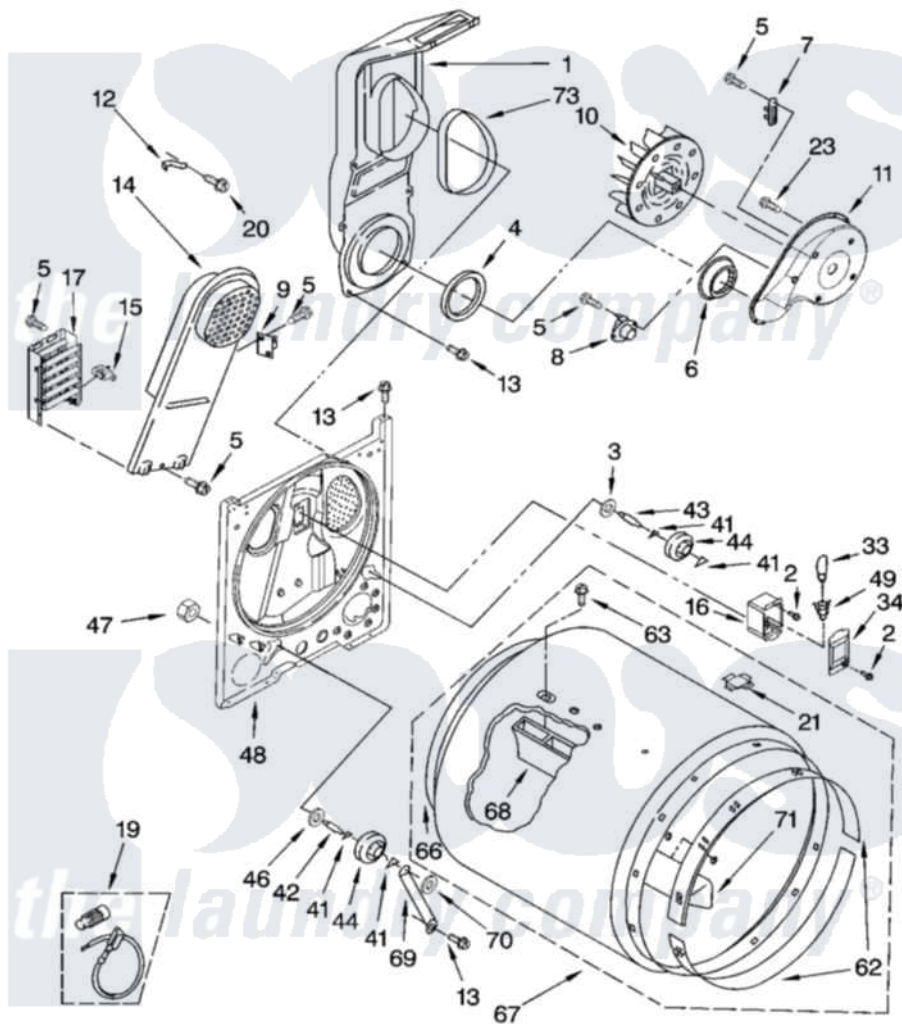

Whirlpool IP82001 03 - BULKHEAD PARTS, OPTIONAL PARTS (NOT INCLUDED)

BULKHEAD PARTS

For Model: IP82001
(Designer White)

8180934

5

Whirlpool [Residential Whirlpool IP82001 Dryer Parts](#) Parts Diagram 03 - BULKHEAD PARTS, OPTIONAL PARTS (NOT INCLUDED)

[Click on the part number to view part](#)

Item	Original Part Number	Replaced By	Status	Part Description
1	348368			Lint Chute Assembly
2	487909	488729		Screw
3	3388703			Washer, Support
4	347139			Seal, Lint Chute
5	90767			Screw, 8A X 3/8 HeX Washer Head Tapping
6	696302			Shield, Exhaust
7	3392519			Thermal Limiter
8	3387134			Thermostat, Internal-Bias
9	3977393	279816		Cutoff-Tml
10	694089			Wheel, Blower
11	8577230			Housing, Blower
12	8066155			Clip, Heater Box
13	343641	681414		Screw, 10AB X 1/2
14	8541818			Box, Heater

15	3977767		Thermostat, High Limit 250 F
16	3977373		Bracket, Drum Light
17	8576779	Not Available	Element, Heater (For 240 Volt Installation)
19	279457		Wire Kit, Terminal
20	489463		Screw, 8-18 X 1/16
21	8066086		Plug, Drum Hole
23	3390647	488729	Screw
33	3406124	22002263	Lamp
34	3402841	8532165	Lens, Drum Light
41	690997		Washer, Thrust
42	3399506	W10359270	Shaft, Drum Roller Threads
43	3399507	W10359269	Shaft, Drum Roller Threads
44	3397290	3402301	Top
46	348197		Washer, Support
47	3359452		Nut, Lock
48	3403493	279798	Bulkhead
49	3403634	W10136369	Socket, Drum Light Assembly
62	692526	279441	BeaRng-Rng
63	97787	W10109200	Screw, Baffle Mounting
66	3406130	279857	Seal
67	695587		Drum Assembly
68	692490		Baffle, Drum
69	3976434		Bracket, Support Shaft
70	90296		Nut, Push On
71	3403636		Baffle, Drum
73	339956		Seal, Air Duct To Bulkhead
	BLANK	Not Available	ACCESSORY PARTS
"	279948	4392065	Kit, Dryer Repair
"	3404351		Accessory Parts
"	8522199		Accessory Parts
"	72017		Paint, Touch-Up
"	350930		Paint, Pressurized Spray B
"	350938		Paint, Pressurized Spray B
"	799344		Paint, Touch-Up)