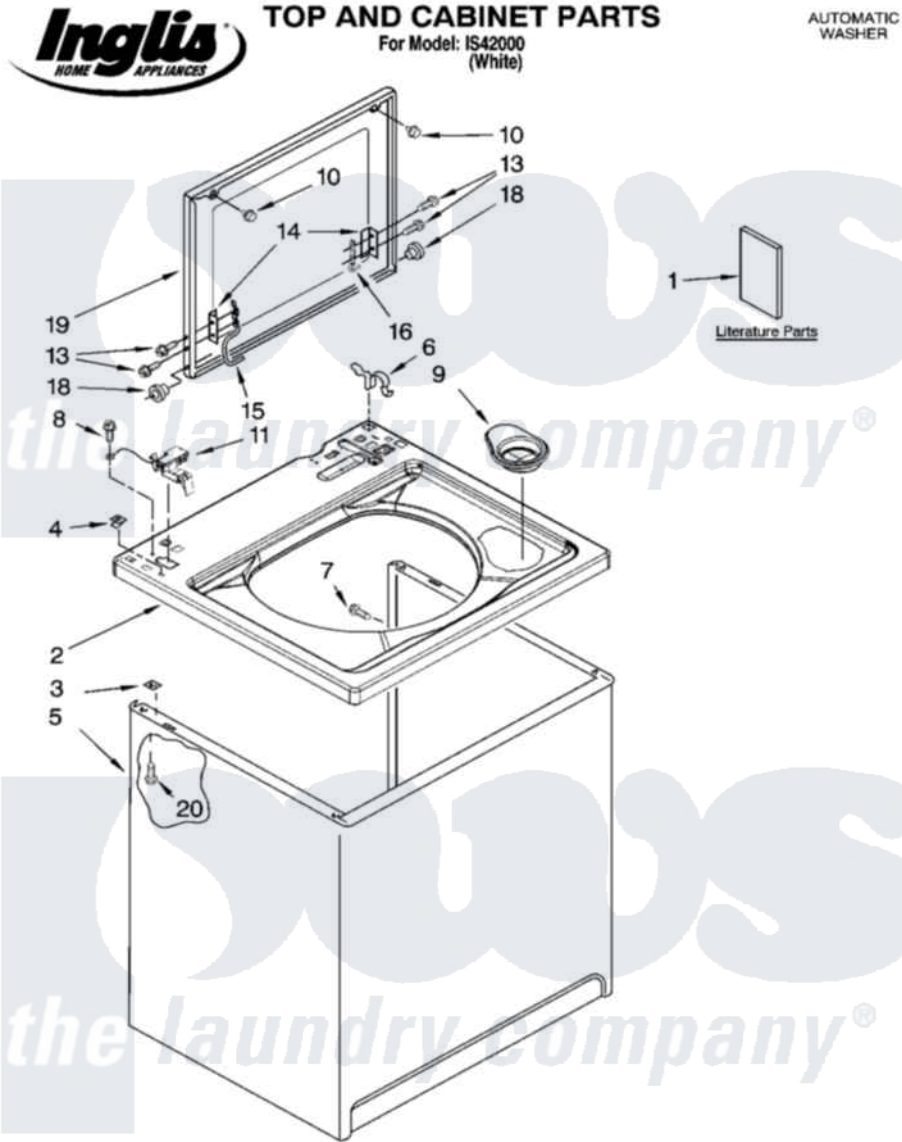

# Whirlpool IS42000 01 - TOP AND CABINET PARTS

Whirlpool Residential Whirlpool IS42000 Washer Parts Parts Diagram 01 - TOP AND CABINET PARTS  
Click on the part number to view part

Item	Original Part Number	Replaced By	Status	Part Description
1	<a href="#">W10044800</a>			Installation Instructions
"	W10096020		Not Available	Feature Sheet
"	8578236		Not Available	Use & Care Guide
"	8578912		Not Available	Wiring Diagram
2	8543451	<a href="#">8543447</a>		Top
3	62750			Spacer, Cabinet To Top (4)
4	<a href="#">357213</a>			Nut, Push-In
5	<a href="#">63424</a>			Cabinet
6	<a href="#">62780</a>			Clip, Top And Cabinet And Rear Panel
7	3357011	<a href="#">308685</a>		Side Trim )
8	<a href="#">3351614</a>			Screw, Gearcase Cover Mounting
9	<a href="#">8566266</a>			Dispenser, Bleach
10	<a href="#">9724509</a>			Bumper, Lid
11	<a href="#">8318084</a>			Switch, Lid
13	355274	<a href="#">W10119828</a>		Screw, Lid Hinge Mounting

14	<a href="#">21097</a>		Pad, Lid Hinge
15	8559336	<a href="#">W10225136</a>	Hinge 7 Pad Assembly
16	<a href="#">91770</a>		Hinge, Lid
18	<a href="#">8319539</a>		Bearing, Lid Hinge
19	8580057	<a href="#">W10193861</a>	Lid
20	<a href="#">3390631</a>		Screw, 10-16 X 3/8