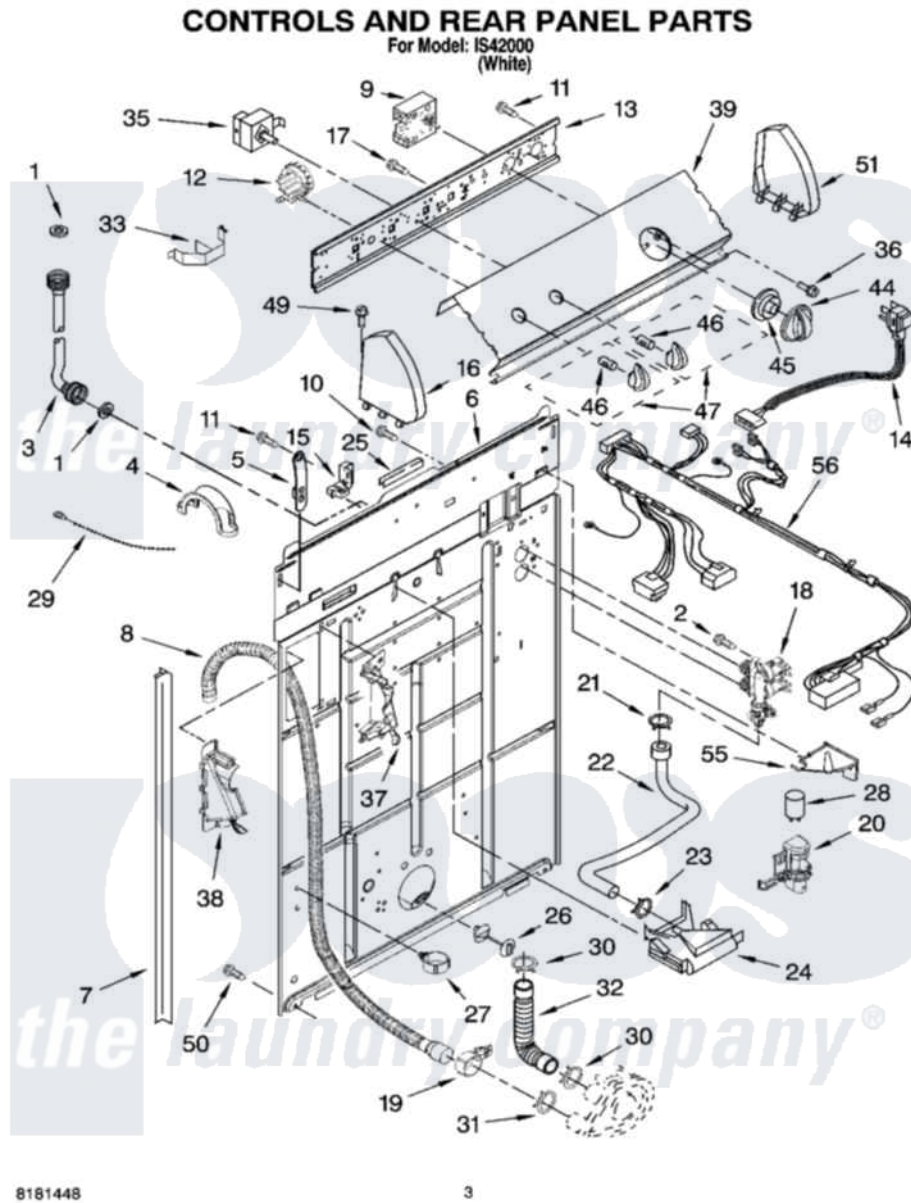

Whirlpool IS42000 02 - CONTROLS AND REAR PANEL PARTS

Whirlpool [Residential Whirlpool IS42000 Washer Parts](#) Parts Diagram 02 - CONTROLS AND REAR PANEL PARTS
Click on the part number to view part

Item	Original Part Number	Replaced By	Status	Part Description
1	3976300	16123		Washer Inlet-Hose Miscellaneous Parts Must be Ordered Separately.
2	9740848			Screw, Mixing Valve Mounting
3	8571377	89503		Hose-Inlet
"	8571378	89503		Hose-Inlet
4	8577378			U-Bend, Drain Hose
5	8568314			Strap, Console
6	8318015			Panel, Rear
7	62747			Pad, Rear Panel
8	8559373	W10096921		Drain Hose Assembly
9	8572976			Timer, Control
10	3351614			Screw, Gearcase Cover Mounting
11	90767			Screw, 8A X 3/8 HeX Washer Head Tapping
12	8577846	W10339333		Switch-WL
13	3948608			Bracket, Control

14	3956162	285800	Cord-Power
15	3952821	285777	Relief-Str
16	8271365	279962	Endcap
17	3400073		Screw, Ground
18	8578340		Valve, Water Inlet W/Bi-Metal
19	8541668		Clamp, Hose
20	8318046		Clip, Capacitor
21	301958	596669	Clamp, Manifold
22	8317974	8317926	Hose, Vacuum Break
23	370450	596669	Clamp, Manifold
24	387606	3360977	Break-Vac
25	303294	3367669	Protector, Edge
26	8519200		Support, Rear Panel
27	8541667		Clamp, Hose
28	8572717		Capacitor, Motor Start
29	3347868	W10339879	Tie, Cable
30	3363366	616099	Clamp
31	8317496	285655	Clamp, Hose
32	3951449	285871	Hose
33	8055003		Clip, Harness And Pressure Switch
35	8578337		Switch, Water Temperature
36	3400818		Screw, Timer Mounting
37	8541669		Bucket, Drain Hose
38	8541658		Bucket, Drain Hose
39	8579082	Not Available	Panel, Console
44	8543272	Not Available	Knob, Timer
45	8544947		Dial, Timer
46	8536939		Clip, Knob
47	8543270	Not Available	Knob, Control (3) (Grey)
49	388326		Screw, 8-18 X 1.25
50	62863	3390631	Screw, 10-16 X 3/8
51	8271359	279962	Endcap
55	8539874		Shield, Suds
56	W10114187	Not Available	Wiring, Harness (For Detail See Pages 9 & 10)