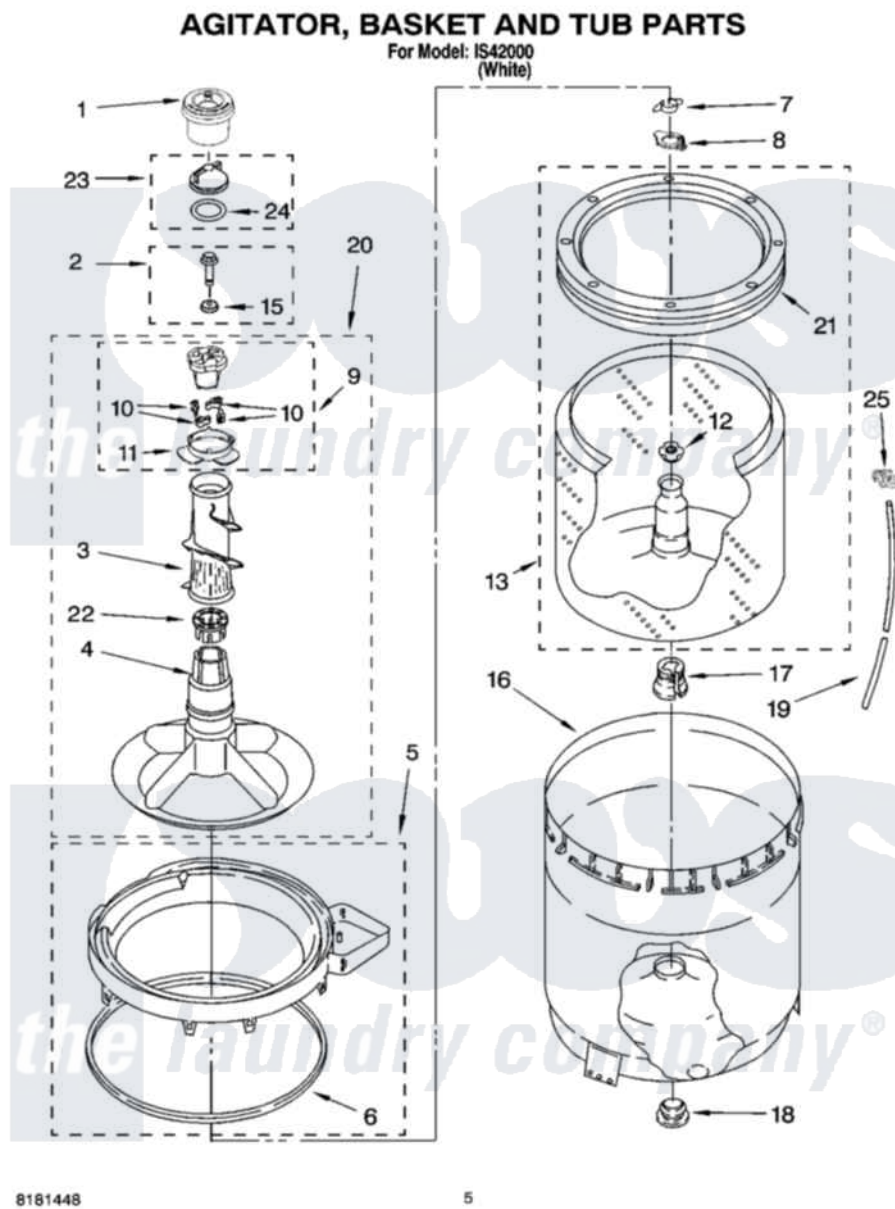

# Whirlpool IS42000 03 - AGITATOR, BASKET AND TUB PARTS

Whirlpool [Residential Whirlpool IS42000 Washer Parts](#) Parts Diagram 03 - AGITATOR, BASKET AND TUB PARTS  
Click on the part number to view part

Item	Original Part Number	Replaced By	Status	Part Description
1	8575076	<a href="#">8575076A</a>		Dispenser
2	<a href="#">358237</a>			Screw And Washer
3	<a href="#">3363003</a>			Mover, Clothes
4	<a href="#">3347288</a>			Agitator
5	8528150	<a href="#">W10445870</a>		Ring-Tub
6	<a href="#">3976308</a>			Gasket, Tub Ring
7	<a href="#">3354845</a>			Clip, Agitator
8	<a href="#">8543666</a>			Washer, Agitator
9	3363663	<a href="#">285811</a>		Cam-Agitator
10	3366877	<a href="#">80040</a>		Dog-Agitator
11	<a href="#">3363661</a>			Bearing, Driven Cam
12	<a href="#">21366</a>			Nut, Spanner
13	8526016	<a href="#">W10389328</a>		Clothes Container, Assembly
15	<a href="#">3949550</a>			Washer
16	<a href="#">63849</a>			Strain Relief, Power Cord
17	<a href="#">389140</a>			Tub Block, Basket Drive

18	<a href="#">383727</a>		Gasket, Centerpod
19	3347780	<a href="#">353244</a>	Hose, Pressure Switch
20	<a href="#">3946501</a>		Agitator, Assembly
21	8519788	<a href="#">387240</a>	Ring, Balance
22	3350389	<a href="#">285587</a>	Washer
23	3354733	<a href="#">W10074580</a>	Cap, Barrier
24	3348855	<a href="#">W10072840</a>	Fabric Softener
25	<a href="#">2219077</a>		Clip, Pressure Switch Hose