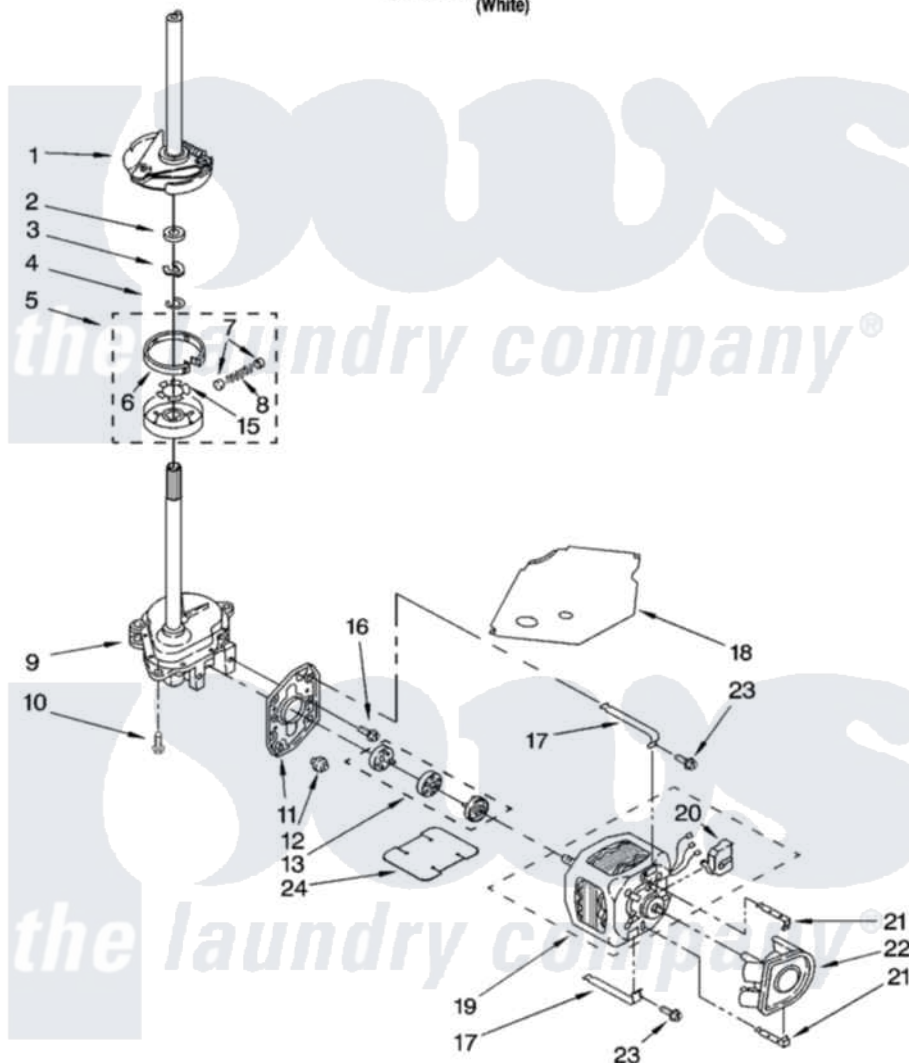

Whirlpool IS42000 04 - BRAKE, CLUTCH, GEARCASE, MOTOR AND PUMP PARTS

BRAKE, CLUTCH, GEARCASE, MOTOR AND PUMP PARTS

For Model: IS42000
(White)

8181448

7

Whirlpool [Residential Whirlpool IS42000 Washer Parts](#) Parts Diagram 04 - BRAKE, CLUTCH, GEARCASE, MOTOR AND PUMP PARTS

[Click on the part number to view part](#)

Item	Original Part Number	Replaced By	Status	Part Description
1	388952	285792		Basketdrive
2	63292			Washer, Spin Tube Thrust
3	62697	W10080230		Ring, Spin Tube Support
4	63283	285353		Ring
5	3951311	285785		Clutch
6	3951308	285790		Lining
7	62646			Cap, Clutch Spring
8	3946792			Spring And Damper Assembly
9	3360630	3360629		Gearcase
10	3357334	3400516		Screw Anti-Rattle
11	62611			Plate, Motor Mount To Gearcase
12	62691			Grommet, Motor
13	285753	285753A		Coupling
15	3355454			Clip, Main Drive

16	3400516		Screw Anti-Rattle
17	3349637	W10086010	Retainer, Motor
18	3362089		Shield, Tub To Motor
19	8528158	661600	Motor, Main Drive
20	3952056		Switch, Main Drive Motor
21	8546127		Retainer, Pump
22	3363394		Pump
23	3387485	273556	Screw, 10-16 X 5/8
24	3946532		Shield, Motor