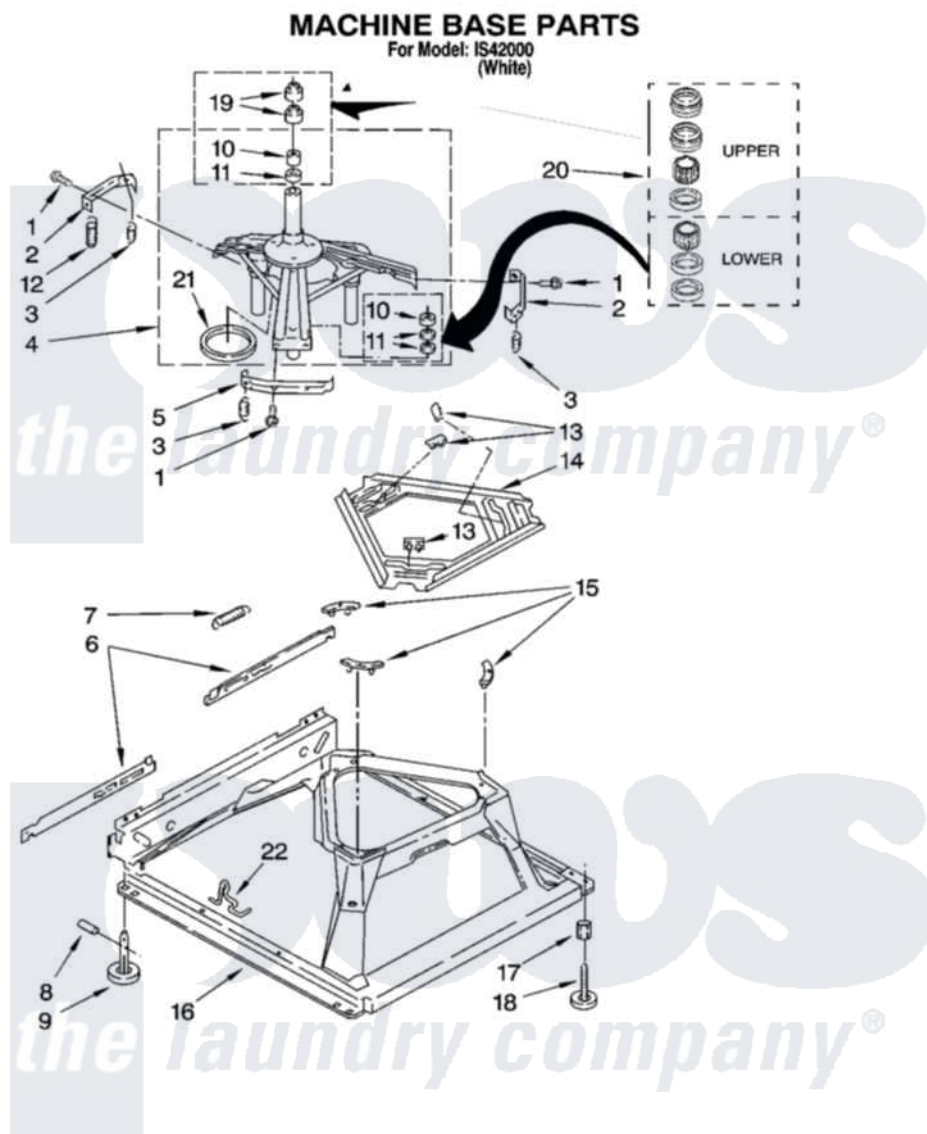

# Whirlpool IS42000 05 - MACHINE BASE PARTS

8

8181448

[Whirlpool Residential Whirlpool IS42000 Washer Parts](#) Parts Diagram 05 - MACHINE BASE PARTS  
Click on the part number to view part

Item	Original Part Number	Replaced By	Status	Part Description
1	<a href="#">3400076</a>			Screw, Bracket Mounting
2	<a href="#">64067</a>			Bracket, Spring Outer
3	<a href="#">63907</a>			Spring, Suspension
4	8575214	<a href="#">280184</a>		Support
5	<a href="#">64065</a>			Bracket, Spring Outer
6	<a href="#">63466</a>			Link, Leveling Mechanism
7	62597	<a href="#">8316845</a>		Spring
8	<a href="#">62837</a>			Pin, Knurled
9	62596	<a href="#">285244</a>		Feet-Leveling
10	<a href="#">8546455</a>			Bearing, Centerpost
11	357409	<a href="#">359449</a>		Seal, Agitator Shaft
12	8534035	<a href="#">285901</a>		Spring
13	62568	<a href="#">285219</a>		Pad
14	<a href="#">3946509</a>			Plate, Suspension
15	3363660	<a href="#">285744</a>		Pad
16	3946512	<a href="#">285771</a>		Base

17	<a href="#">3359452</a>	Nut, Lock
18	<a href="#">W10001130</a>	Foot, Leveling
19	<a href="#">8577376</a>	Seal, Centerpost
20	<a href="#">285203</a>	Centerpost Bearing Kit
21	<a href="#">63134</a>	Ring, Sound Deadening
22	63806	<a href="#">W10145155</a> Retainer, Suspension Spring