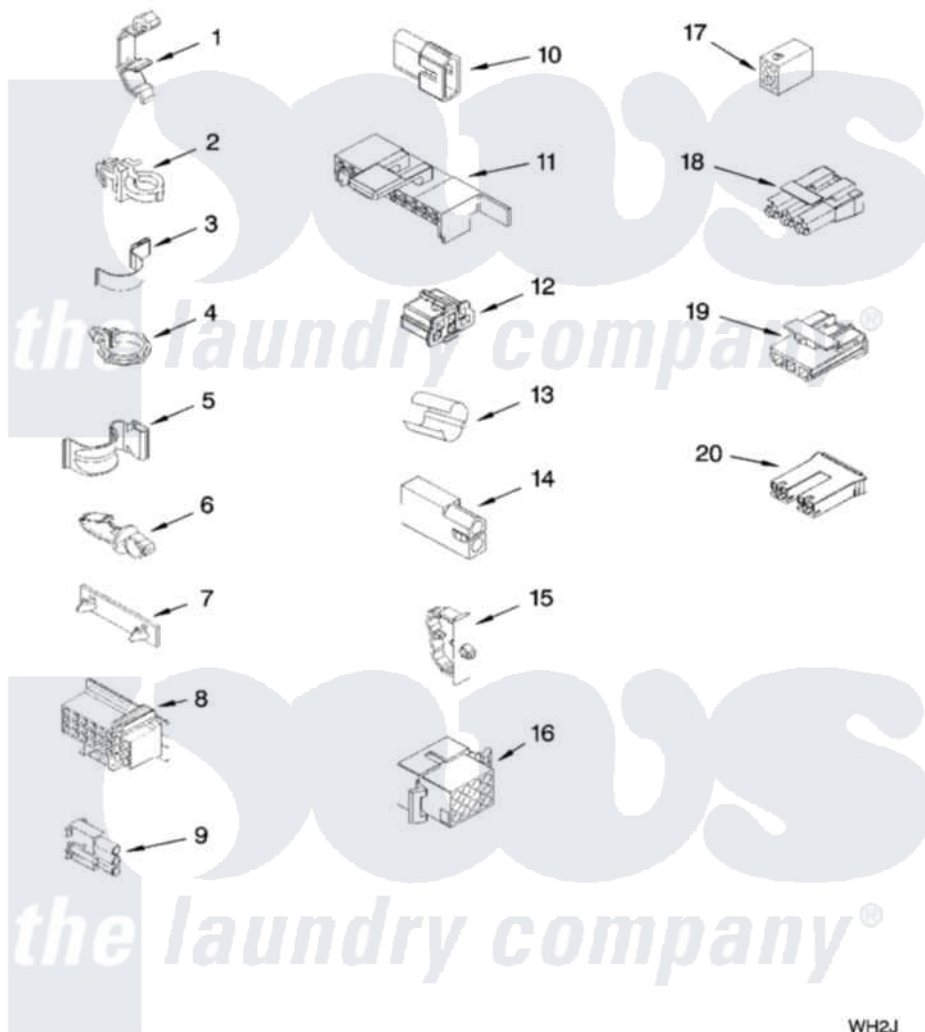

Whirlpool IS42000 06 - WIRING HARNESS PARTS

WIRING HARNESS PARTS

For Model: IS42000
(White)

8181448

9

WH2J

Whirlpool [Residential Whirlpool IS42000 Washer Parts](#) Parts Diagram 06 - WIRING HARNESS PARTS

[Click on the part number to view part](#)

Item	Original Part Number	Replaced By	Status	Part Description
1	3349557			Retainer, Harness
2	388498		Not Available	Clip, Harness
3	3347812	8528351		Clip
4	3352501	8559320		Restraint, Hose
5	90016			Clip, Pressure Switch Hose
6	3390496	8281256		Clip, Harness
7	389379			Retainer, Side To Feature Panel
8	3948614			Disconnect Block
"	352089			Timer, Block Disconnect
9	62889			Receptacle, Terminal
10	353424			Plug, Terminal
11	62505			Block, Disconnect
12	3347243			Block, Disconnect
13	63523			Harness, Protector
14	717252			Receptacle, Terminal
15	3352944			Clip, Harness

16	3390423		Not Available	Block, Disconnect (12-Way) (Timer) (Use Term. 94613)
17	3347730		Not Available	Receptacle, (6-Way) (Use Term. 94613)
18	3948617	2172937		Connector
19	3360056			Connector
20	3354925			Block, Connector
"	3354926			Block, Connector