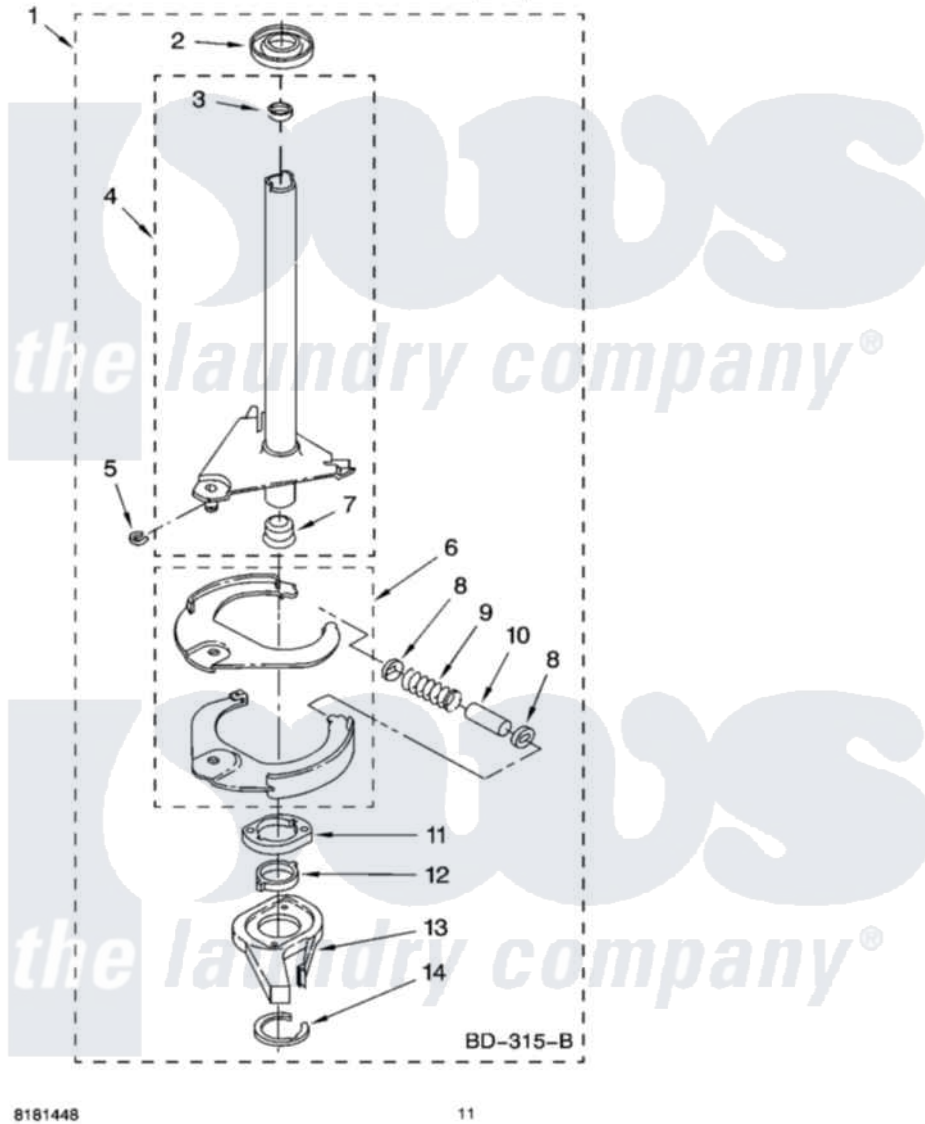

Whirlpool IS42000 07 - BRAKE AND DRIVE TUBE PARTS

BRAKE AND DRIVE TUBE PARTS

For Model: IS42000
(White)

8181448

11

Whirlpool [Residential Whirlpool IS42000 Washer Parts](#) Parts Diagram 07 - BRAKE AND DRIVE TUBE PARTS
Click on the part number to view part

Item	Original Part Number	Replaced By	Status	Part Description
1	388952	285792		Basketdrive
2	62658			Ring, Thrust
3	356427			Seal, Spin Pinion
4	64027	64208		Tube-Spin
5	64035	W10083190		Ring, Retaining
6	64232	285438		Shoe-Brake
7	62703	8546462		"T" Bearing, Spin Tube
8	3353956	285658		Sleeve
9	387806		Not Available	Spring, Brake
10	3355360	285658		Sleeve
11	661516	8546461		Cam, Brake Release
12	63022			Sleeve, Cam
13	64194	285790		Lining
14	90368	W10083200		Ring, Retaining
"	BLANK		Not Available	Following Parts Not Illustrated
"	285208			Lubricant