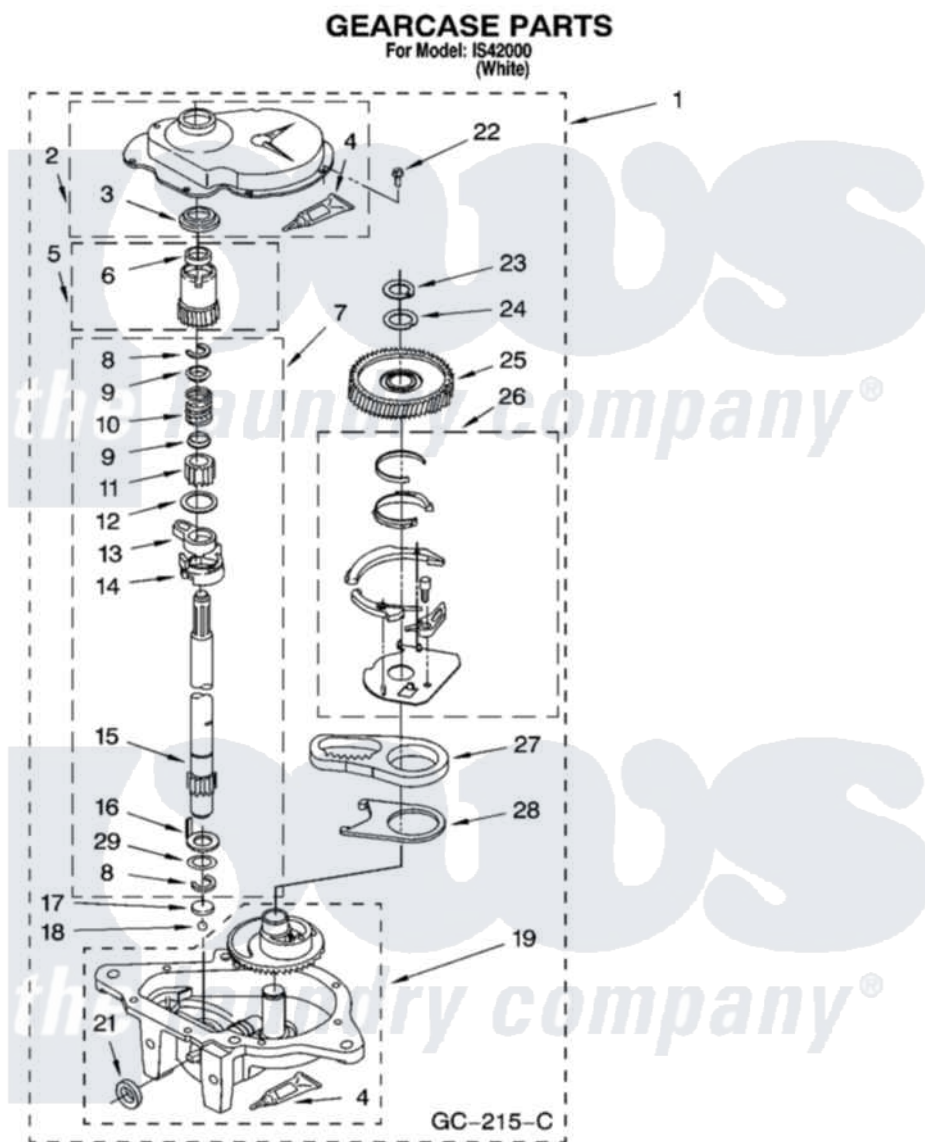

Whirlpool IS42000 08 - GEARCASE PARTS, OPTIONAL PARTS (NOT INCLUDED)

12

8181448

Whirlpool [Residential Whirlpool IS42000 Washer Parts](#) Parts Diagram 08 - GEARCASE PARTS, OPTIONAL PARTS (NOT INCLUDED)

[Click on the part number to view part](#)

Item	Original Part Number	Replaced By	Status	Part Description
1	3360630	3360629		Gearcase
2	285202			Cover, Gearcase
3	3349985			Seal, Gearcase Cover
4	285195			Sealer Sealer, Gasket
5	63320	285362		Gear and Pinion
6	356427			Seal, Spin Pinion
7	389387			Shaft, Agitator
8	90369		Not Available	Ring, Retaining (2)
9	62677			Retainer, Spring
10	62676			Spring, Agitator
11	63273	285509		Shaft, Agitator
12	62619			Washer, Agitator Gear
13	62580	285206		Cam-Agitator
14	62581	285206		Cam-Agitator
15	285509			Shaft, Agitator