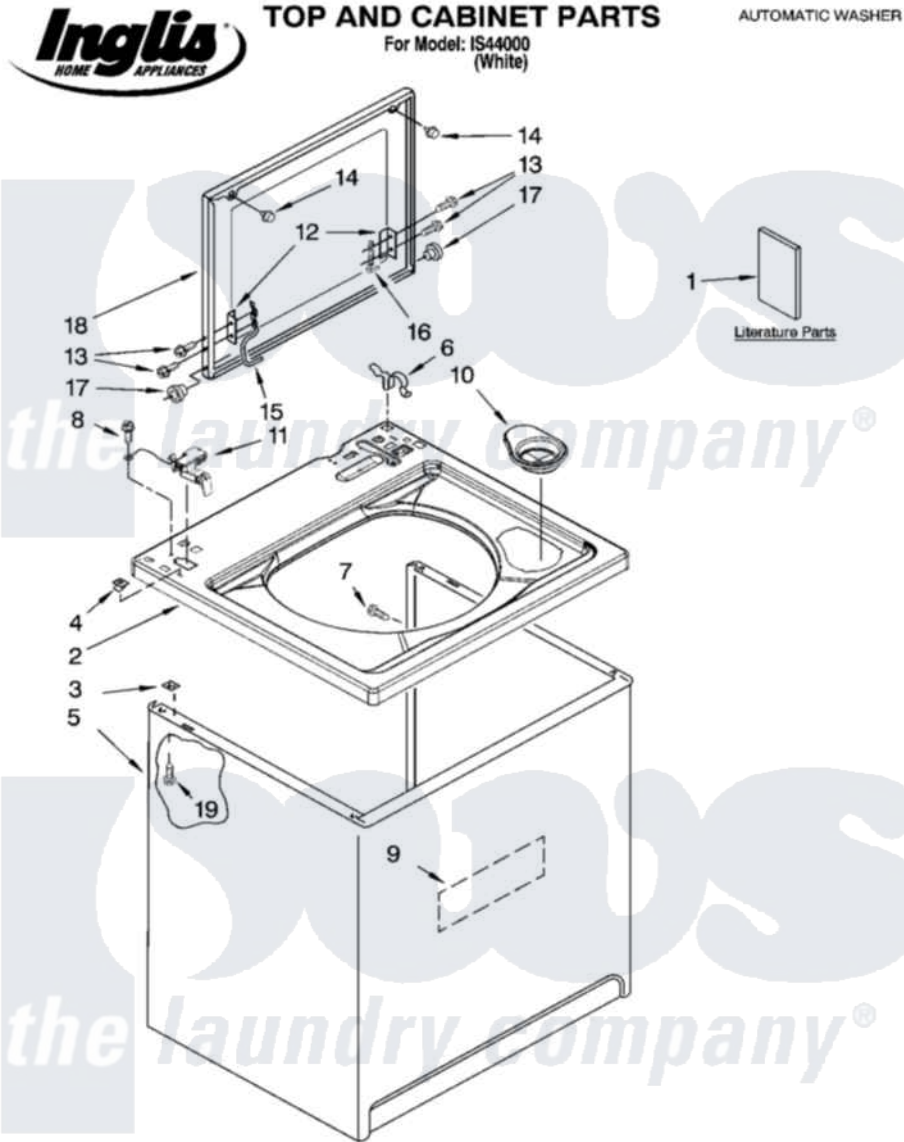

Whirlpool IS44000 01 - TOP AND CABINET PARTS

6-06 Litho in U.S.A. (drd)

1

Part No. 8181413

Whirlpool [Residential Whirlpool IS44000 Washer Parts](#) Parts Diagram 01 - TOP AND CABINET PARTS

[Click on the part number to view part](#)

Item	Original Part Number	Replaced By	Status	Part Description
1	W10044800			Installation Instructions
"	W10096020		Not Available	Feature Sheet
"	8578236		Not Available	Use & Care Guide
"	8578911		Not Available	Wiring Diagram
2	8543451	8543447		Top
3	62750			Spacer, Cabinet To Top (4)
4	357213			Nut, Push-In
5	63424			Cabinet
6	62780			Clip, Top And Cabinet And Rear Panel
7	3357011	308685		Side Trim)
8	3351614			Screw, Gearcase Cover Mounting
9	3976348			Absorber, Sound
10	8566266			Dispenser, Bleach
11	8318084			Switch, Lid
12	21097			Pad, Lid Hinge

13	355274	W10119828	Screw, Lid Hinge Mounting
14	9724509		Bumper, Lid
15	8559336	W10225136	Hinge 7 Pad Assembly
16	91770		Hinge, Lid
17	8319539		Bearing, Lid Hinge
18	8580057	W10193861	Lid
19	3390631		Screw, 10-16 X 3/8