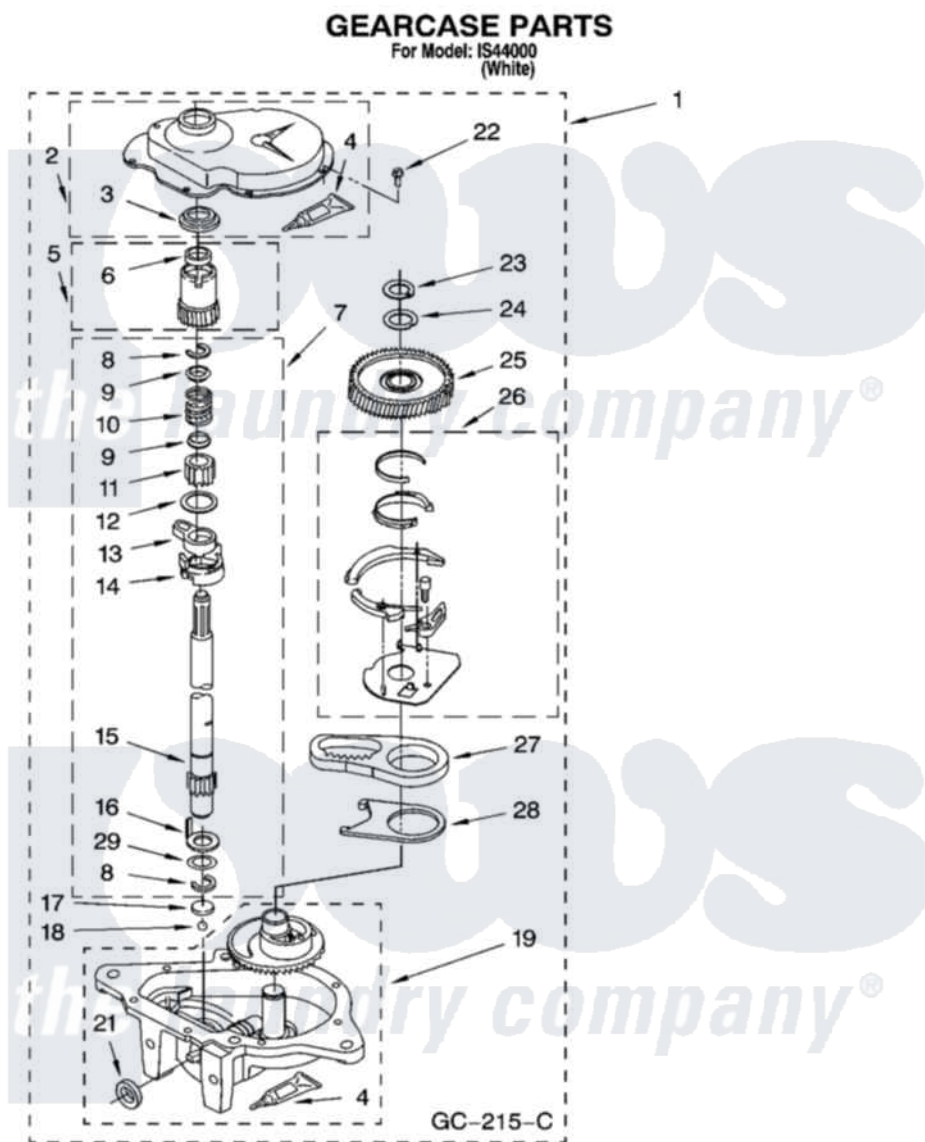

Whirlpool IS44000 08 - GEARCASE PARTS, OPTIONAL PARTS (NOT INCLUDED)

12

8181413

Whirlpool Residential Whirlpool IS44000 Washer Parts Parts Diagram 08 - GEARCASE PARTS, OPTIONAL PARTS (NOT INCLUDED)

[Click on the part number to view part](#)

Item	Original Part Number	Replaced By	Status	Part Description
1	3360630	3360629		Gearcase
2	285202			Cover, Gearcase
3	3349985			Seal, Gearcase Cover
4	285195			Sealer Sealer, Gasket
5	63320	285362		Gear and Pinion
6	356427			Seal, Spin Pinion
7	389387			Shaft, Agitator
8	90369		Not Available	Ring, Retaining (2)
9	62677			Retainer, Spring
10	62676			Spring, Agitator
11	63273	285509		Shaft, Agitator
12	62619			Washer, Agitator Gear
13	62580	285206		Cam-Agitator
14	62581	285206		Cam-Agitator
15	285509			Shaft, Agitator

16	62618		Washer, Cam Thrust
17	16018	285205	Bearing
18	85529	285205	Bearing
19	389230	285515	Gearcase
21	285352		Seal Kit, Thrust Plug
22	3351614		Screw, Gearcase Cover Mounting
23	3362552	285765	Ring-Retrn
24	285735	285766	Washer Kit, Thrust
25	62570	285362	Gear and Pinon
26	388253	999516	Shelf-Glas
27	3349296	8546456	Rack, Connecting
28	62621		Actuator, Shift
29	388815		Washer, Intermediate 1 3976263 Miscellaneous Parts Bag 2 3976300 Washer, Inlet Hose 3 3366913 Clamp, Hose
	72017		Paint, Touch-Up
"	350938		Paint, Pressurized Spray B
"	350930		Paint, Pressurized Spray B
"	799344		Paint, Touch-Up)
"	BLANK	Not Available	OIL
"	350572		Oil
"	BLANK	Not Available	LUBRICANT
"	285208		Lubricant
"	BLANK	Not Available	SEALER
"	285195		Sealer Sealer, Gasket
"	BLANK	Not Available	ACCESSORY PARTS
"	367031		Water System Parts
"	280129	280129A	Break-Sphn
"	280130	280130A	Adapter
"	280131	40922	Hose