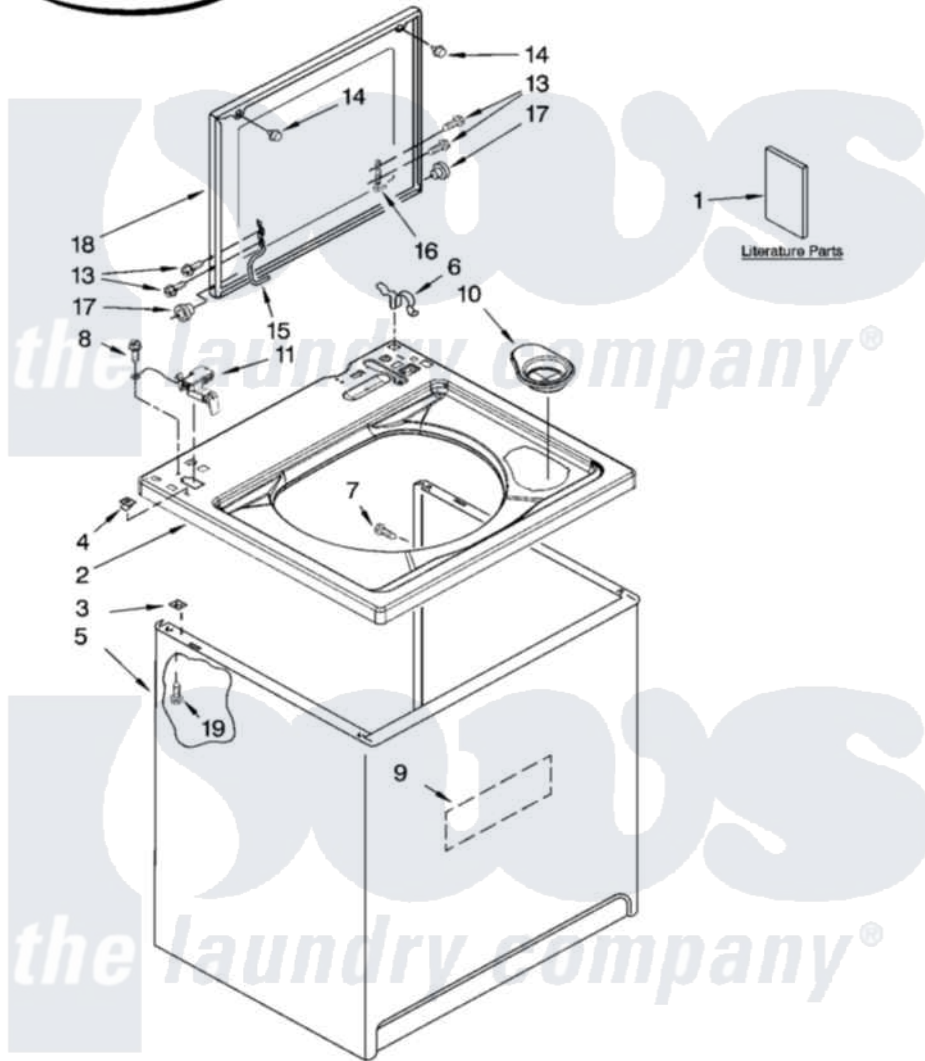

Whirlpool IS45000 01 - TOP AND CABINET PARTS

TOP AND CABINET PARTS

For Model: IS45000
(White)

AUTOMATIC WASHER

5-07 Litho in U.S.A. (LT)

1

Part No. 8181450 Rev. B

Whirlpool [Residential Whirlpool IS45000 Washer Parts](#) Parts Diagram 01 - TOP AND CABINET PARTS

[Click on the part number to view part](#)

Item	Original Part Number	Replaced By	Status	Part Description
1	W10044800			Installation Instructions
"	W10096030		Not Available	Feature Sheet
"	8578236		Not Available	Use & Care Guide
"	8577791		Not Available	Wiring Diagram
2	8543451	8543447		Top
3	62750			Spacer, Cabinet To Top (4)
4	357213			Nut, Push-In
5	63424			Cabinet
6	62780			Clip, Top And Cabinet And Rear Panel
7	3357011	308685		Side Trim)
8	3351614			Screw, Gearcase Cover Mounting
9	3976348			Absorber, Sound
10	8566266			Dispenser, Bleach
11	8318084			Switch, Lid
13	355274	W10119828		Screw, Lid Hinge Mounting

14	9724509		Bumper, Lid
15	8559336	W10225136	Hinge 7 Pad Assembly
16	91770		Hinge, Lid
17	8319539		Bearing, Lid Hinge
18	8580057	W10193861	Lid
19	3390631		Screw, 10-16 X 3/8