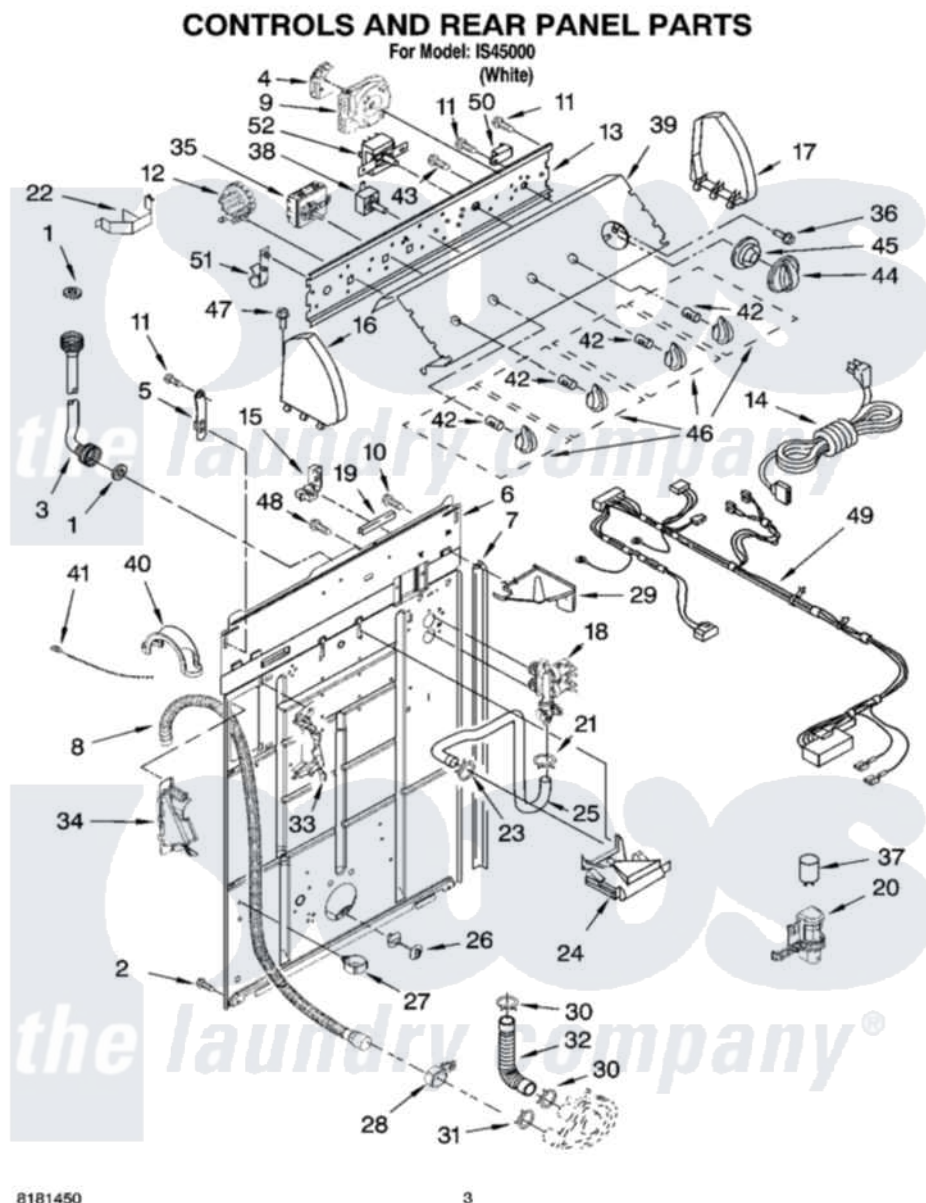

Whirlpool IS45000 02 - CONTROLS AND REAR PANEL PARTS

8181450

3

Whirlpool [Residential Whirlpool IS45000 Washer Parts](#) Parts Diagram 02 - CONTROLS AND REAR PANEL PARTS
Click on the part number to view part

Item	Original Part Number	Replaced By	Status	Part Description
1	3976300	16123		Washer Inlet-Hose Miscellaneous Parts Must be Ordered Separately.
2	62863	3390631		Screw, 10-16 X 3/8
3	8571377	89503		Hose-Inlet
"	8571378	89503		Hose-Inlet
4	8578411			Circuit Board, Agitation Delay
5	8568314			Strap, Console
6	8318015			Panel, Rear
7	62747			Pad, Rear Panel
8	8559373	W10096921		Drain Hose Assembly
9	8577787			Timer, Control
10	3351614			Screw, Gearcase Cover Mounting
11	90767			Screw, 8A X 3/8 HeX Washer Head Tapping
12	8577842	W10339250		Switch-WL
13	3948608			Bracket, Control