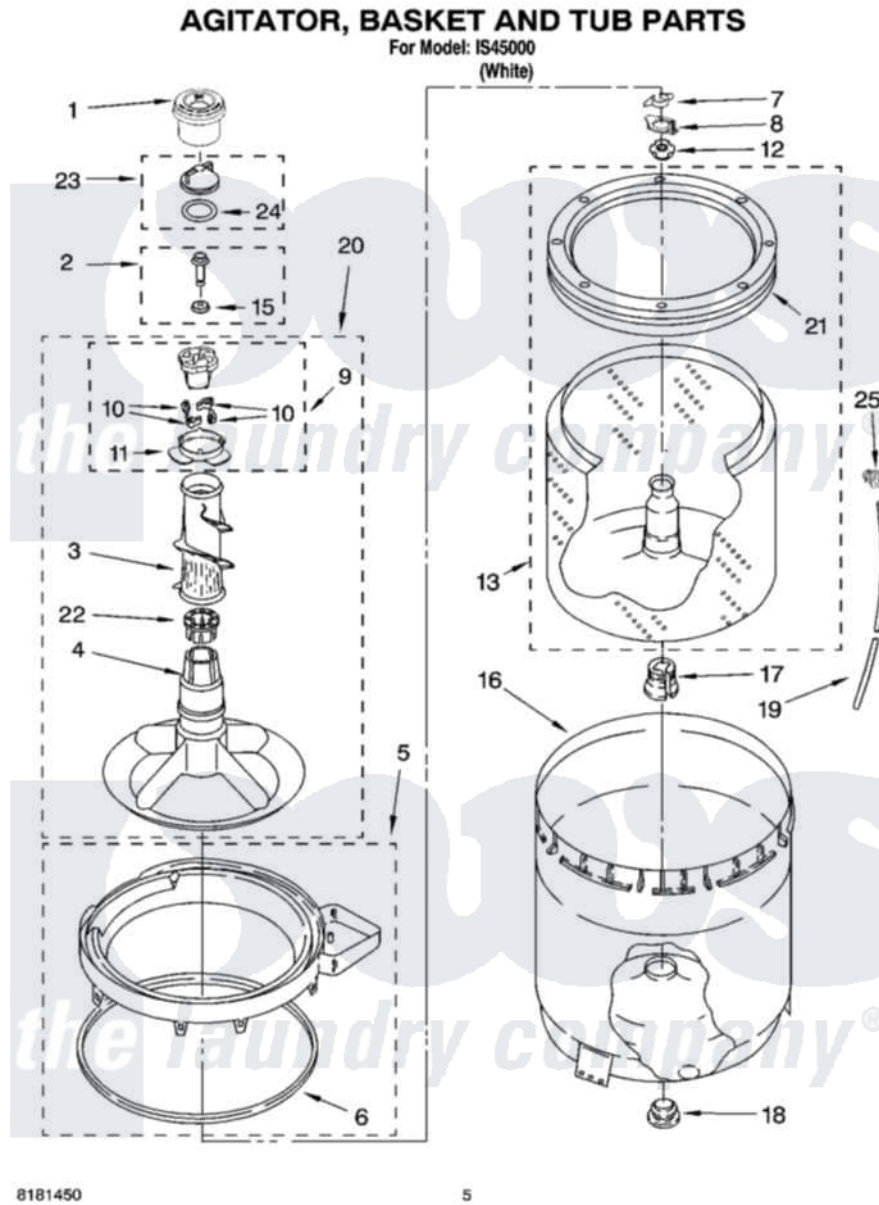

Whirlpool IS45000 03 - AGITATOR, BASKET AND TUB PARTS

8181450

5

Whirlpool [Residential Whirlpool IS45000 Washer Parts](#) Parts Diagram 03 - AGITATOR, BASKET AND TUB PARTS
Click on the part number to view part

Item	Original Part Number	Replaced By	Status	Part Description
1	8575076	8575076A		Dispenser
2	358237			Screw And Washer
3	3363003			Mover, Clothes
4	3347288			Agitator
5	8528150	W10445870		Ring-Tub
6	3976308			Gasket, Tub Ring
7	3354845			Clip, Agitator
8	8543666			Washer, Agitator
9	3363663	285811		Cam-Agitator
10	3366877	80040		Dog-Agitator
11	3363661			Bearing, Driven Cam
12	21366			Nut, Spanner
13	8526016	W10389328		Clothes Container, Assembly
15	3949550			Washer
16	63849			Strain Relief, Power Cord
17	389140			Tub Block, Basket Drive

18	383727		Gasket, Centerpod
19	3347780	353244	Hose, Pressure Switch
20	3946501		Agitator, Assembly
21	8519788	387240	Ring, Balance
22	3350389	285587	Washer
23	3354733	W10074580	Cap, Barrier
24	3348855	W10072840	Fabric Softener
25	2219077		Clip, Pressure Switch Hose