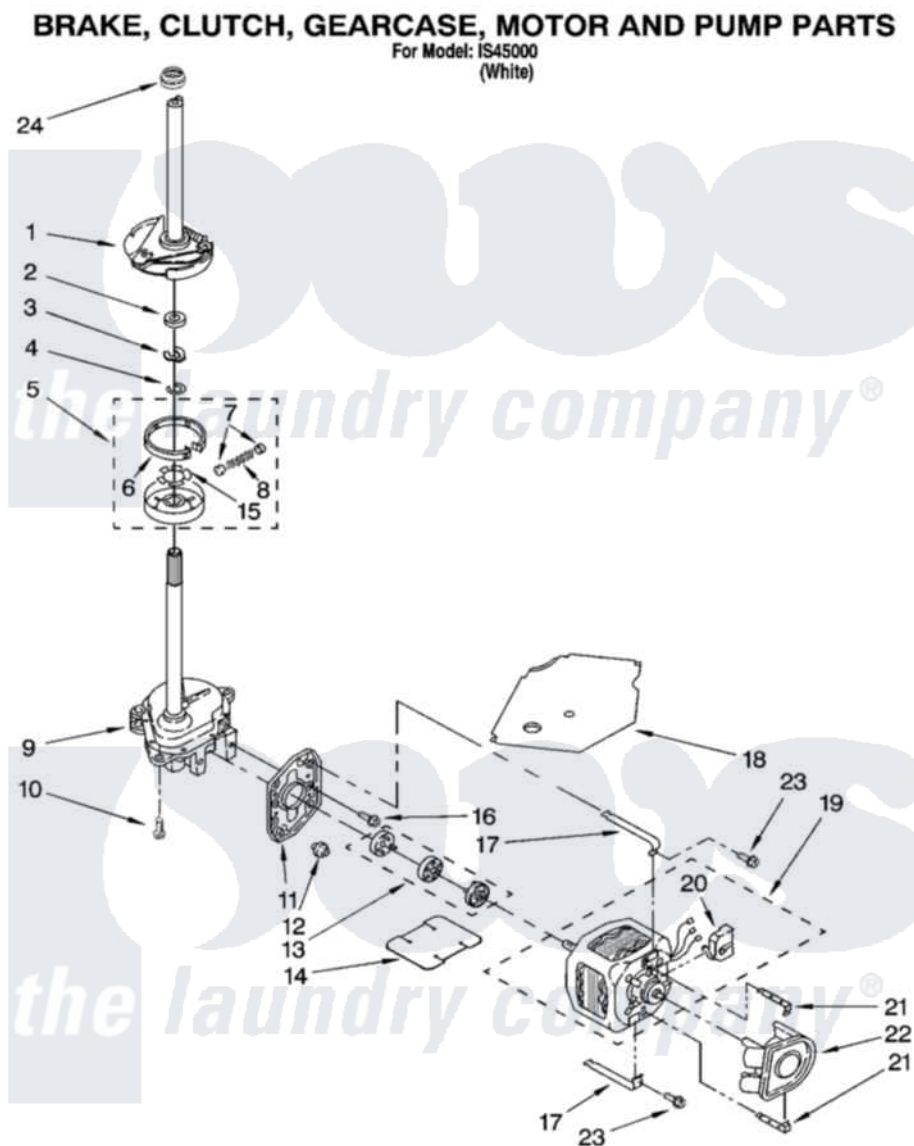

# Whirlpool IS45000 04 - BRAKE, CLUTCH, GEARCASE, MOTOR AND PUMP PARTS

8181450

7

Whirlpool [Residential Whirlpool IS45000 Washer Parts](#) Parts Diagram 04 - BRAKE, CLUTCH, GEARCASE, MOTOR AND PUMP PARTS

[Click on the part number to view part](#)

Item	Original Part Number	Replaced By	Status	Part Description
1	388952	<a href="#">285792</a>		Basketdrive
2	<a href="#">63292</a>			Washer, Spin Tube Thrust
3	62697	<a href="#">W10080230</a>		Ring, Spin Tube Support
4	63283	<a href="#">285353</a>		Ring
5	3951311	<a href="#">285785</a>		Clutch
6	3951308	<a href="#">285790</a>		Lining
7	<a href="#">62646</a>			Cap, Clutch Spring
8	<a href="#">3946792</a>			Spring And Damper Assembly
9	3360630	<a href="#">3360629</a>		Gearcase
10	3357334	<a href="#">3400516</a>		Screw Anti-Rattle
11	<a href="#">62611</a>			Plate, Motor Mount To Gearcase
12	<a href="#">62691</a>			Grommet, Motor
13	3364003	<a href="#">285753A</a>		Coupling
14	<a href="#">3946532</a>			Shield, Motor

15	<a href="#">3355454</a>		Clip, Main Drive
16	<a href="#">3400516</a>		Screw Anti-Rattle
17	3349637	<a href="#">W10086010</a>	Retainer, Motor
18	<a href="#">3362089</a>		Shield, Tub To Motor
19	8528157	<a href="#">661600</a>	Motor, Main Drive
20	<a href="#">3952056</a>		Switch, Main Drive Motor
21	<a href="#">8546127</a>		Retainer, Pump
22	<a href="#">3363394</a>		Pump
23	3387485	<a href="#">273556</a>	Screw, 10-16 X 5/8
24	<a href="#">8577374</a>		Seal, Centerpost