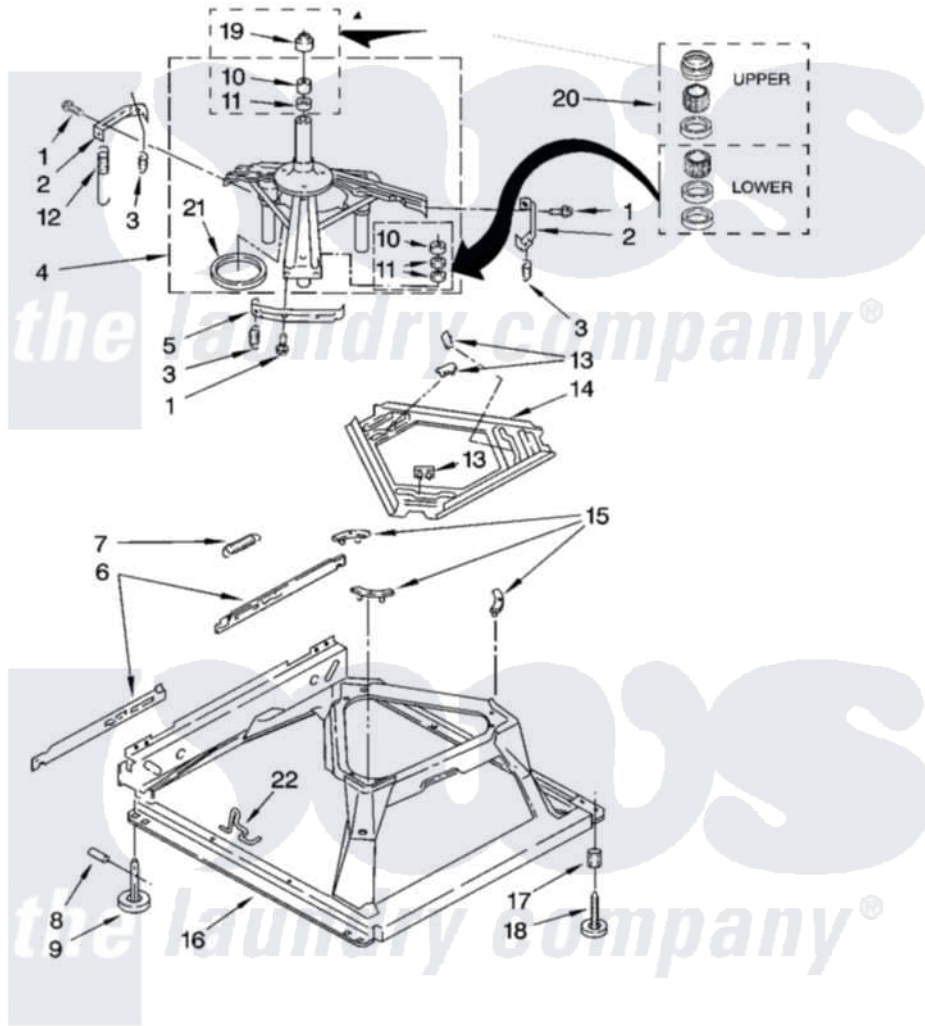

Whirlpool IS45000 05 - MACHINE BASE PARTS

MACHINE BASE PARTS

For Model: IS45000
(White)

8

8181450

Whirlpool Residential Whirlpool IS45000 Washer Parts Parts Diagram 05 - MACHINE BASE PARTS
Click on the part number to view part

Item	Original Part Number	Replaced By	Status	Part Description
1	3400076			Screw, Bracket Mounting
2	64067			Bracket, Spring Outer
3	63907			Spring, Suspension
4	8575214	280184		Support
5	64065			Bracket, Spring Outer
6	63466			Link, Leveling Mechanism
7	62597	8316845		Spring
8	62837			Pin, Knurled
9	62596	285244		Feet-Leveling
10	8546455			Bearing, Centerpost
11	357409	359449		Seal, Agitator Shaft
12	388492	W10250667		Spring, Counterweight
13	62568	285219		Pad
14	3946509			Plate, Suspension
15	3363660	285744		Pad
16	3946512	285771		Base

17	3359452	Nut, Lock
18	W10001130	Foot, Leveling
19	8577376	Seal, Centerpost
20	285203	Centerpost Bearing Kit
21	63134	Ring, Sound Deadening
22	63806	W10145155 Retainer, Suspension Spring