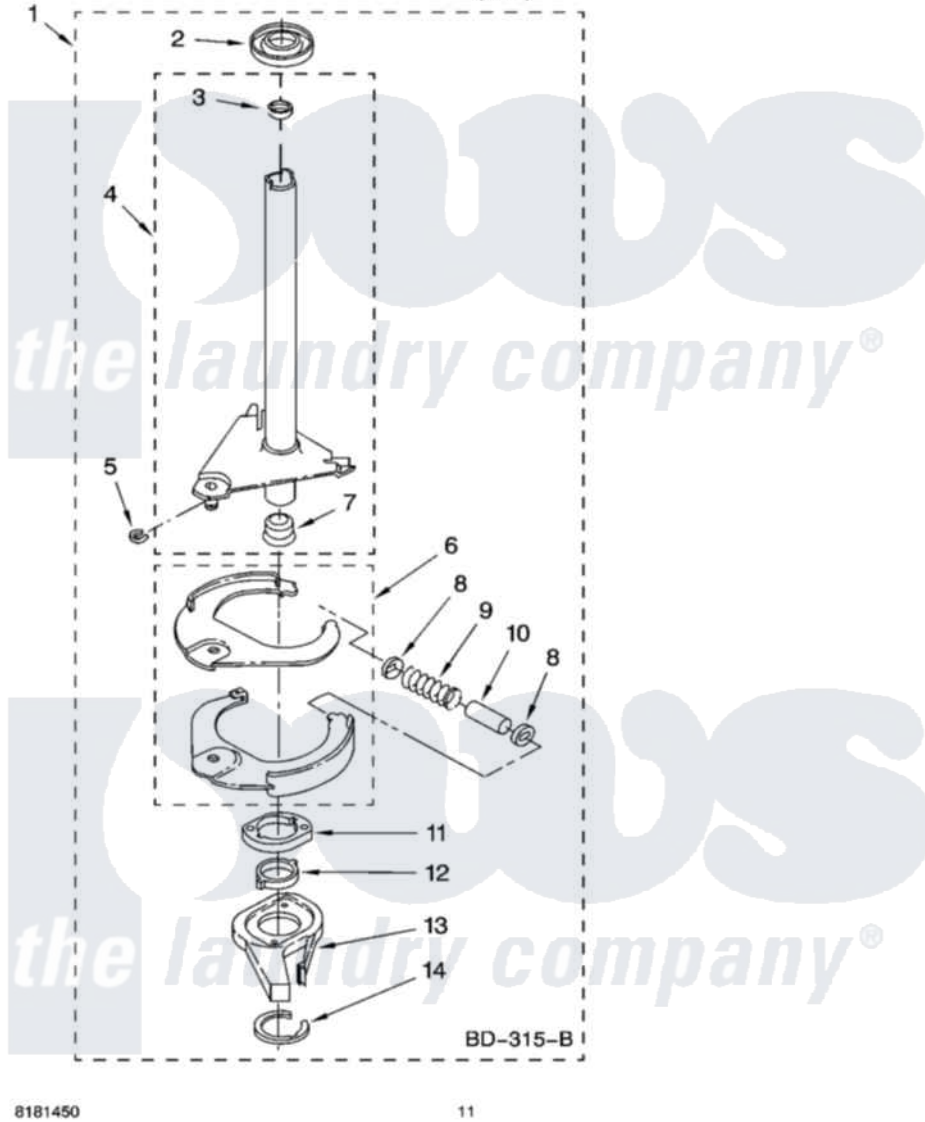

Whirlpool IS45000 07 - BRAKE AND DRIVE TUBE PARTS

BRAKE AND DRIVE TUBE PARTS

For Model: IS45000
(White)

8181450

11

Whirlpool [Residential Whirlpool IS45000 Washer Parts](#) Parts Diagram 07 - BRAKE AND DRIVE TUBE PARTS
Click on the part number to view part

Item	Original Part Number	Replaced By	Status	Part Description
1	388952	285792		Basketdrive
2	62658			Ring, Thrust
3	356427			Seal, Spin Pinion
4	64027	64208		Tube-Spin
5	64035	W10083190		Ring, Retaining
6	64232	285438		Shoe-Brake
7	62703	8546462		"T" Bearing, Spin Tube
8	3353956	285658		Sleeve
9	387806		Not Available	Spring, Brake
10	3355360	285658		Sleeve
11	661516	8546461		Cam, Brake Release
12	63022			Sleeve, Cam
13	64194	285790		Lining
14	90368	W10083200		Ring, Retaining
"	BLANK		Not Available	Following Parts Not Illustrated
"	285208			Lubricant