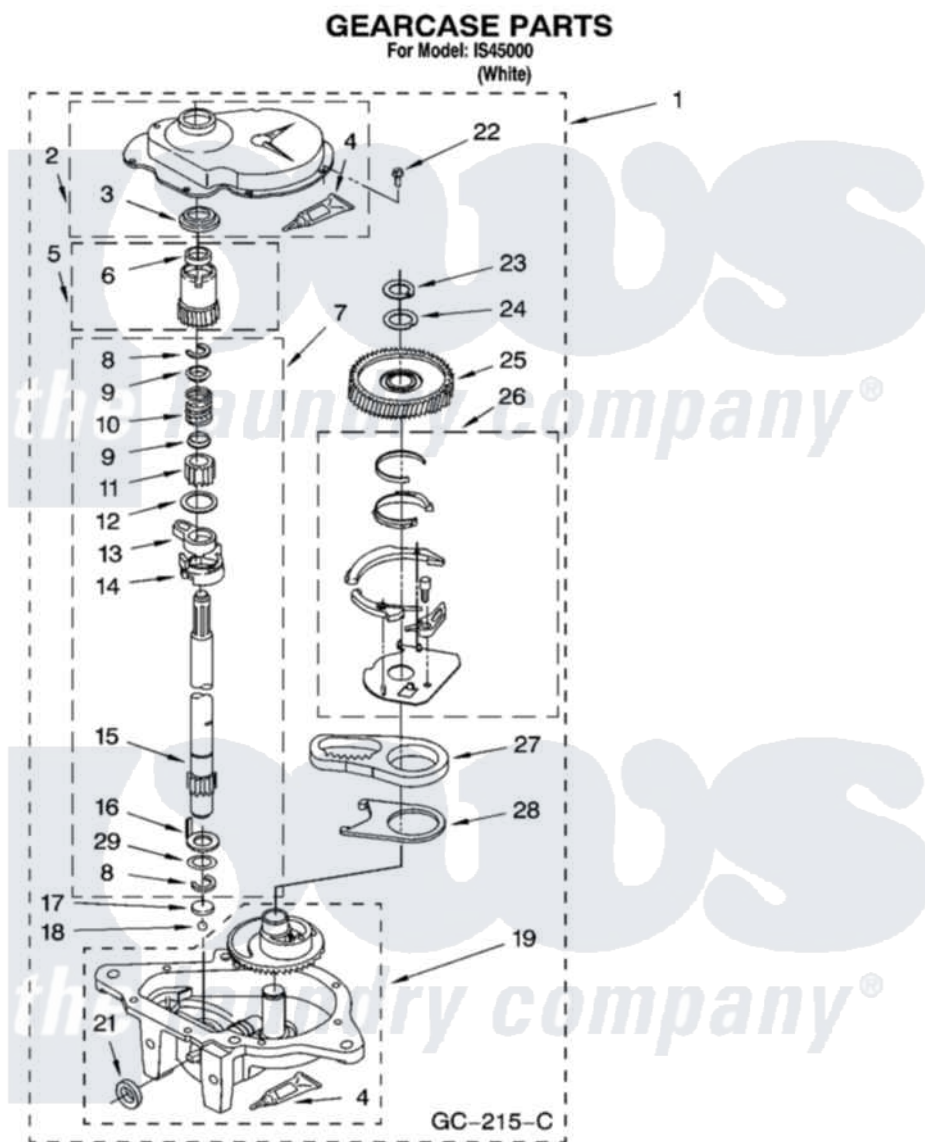

# Whirlpool IS45000 08 - GEARCASE PARTS, OPTIONAL PARTS (NOT INCLUDED)

12

8181450

Whirlpool Residential Whirlpool IS45000 Washer Parts Parts Diagram 08 - GEARCASE PARTS, OPTIONAL PARTS (NOT INCLUDED)

Click on the part number to view part

Item	Original Part Number	Replaced By	Status	Part Description
1	3360630	<a href="#">3360629</a>		Gearcase
2	<a href="#">285202</a>			Cover, Gearcase
3	<a href="#">3349985</a>			Seal, Gearcase Cover
4	<a href="#">285195</a>			Sealer Sealer, Gasket
5	63320	<a href="#">285362</a>		Gear and Pinion
6	<a href="#">356427</a>			Seal, Spin Pinion
7	<a href="#">389387</a>			Shaft, Agitator
8	90369		Not Available	Ring, Retaining (2)
9	<a href="#">62677</a>			Retainer, Spring
10	<a href="#">62676</a>			Spring, Agitator
11	63273	<a href="#">285509</a>		Shaft, Agitator
12	<a href="#">62619</a>			Washer, Agitator Gear
13	62580	<a href="#">285206</a>		Cam-Agitator
14	62581	<a href="#">285206</a>		Cam-Agitator
15	<a href="#">285509</a>			Shaft, Agitator