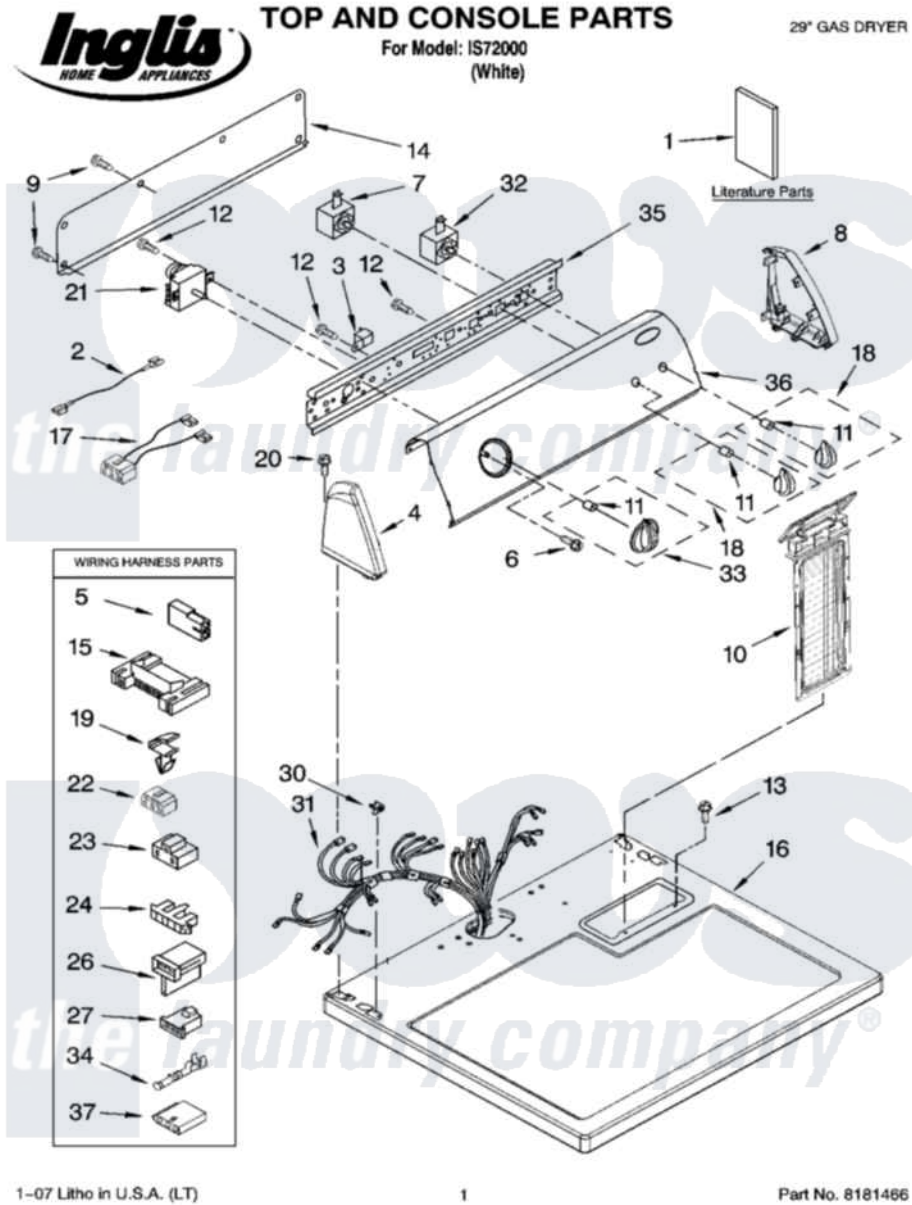

Whirlpool IS72000 01 - TOP AND CONSOLE PARTS

1-07 Litho in U.S.A. (LT)

1

Part No. 8181466

Whirlpool Residential Whirlpool IS72000 Dryer Parts Parts Diagram 01 - TOP AND CONSOLE PARTS
 Click on the part number to view part

Item	Original Part Number	Replaced By	Status	Part Description
1	8562584		Not Available	Instructions, Installation
"	W10110133		Not Available	Sheet, Cycle Feature
"	8578197		Not Available	Use & Care Guide
"	8528191		Not Available	Wiring Diagram
"	BLANK		Not Available	Following May Be Purchased DO-IT-YOURSELF REPAIR MANUALS
"	677818		Not Available	Manual, Do-It- Yourself Repair (Dryer)
2	3401684			Jumper, Wire
3	694419			Mini-Buzzer
4	8271365	279962		Endcap
5	717252			Receptacle, Terminal
6	8533951	3400859		Screw, Grounding
7	3399639			Switch, Rotary Temperature
8	8271359	279962		Endcap
9	693995			Screw, Hex Head

10	8558463		Handle And Lint Screen Assembly
11	8536939		Clip, Knob
12	8533971	90767	Screw, 8A X 3/8 HeX Washer Head Tapping
13	688983	487240	Screw, For Mtg. Service Capacitor
14	8274261		Do-It-Yourself Repair Manuals
15	3395683		Receptacle, Multi-Terminal
16	8557930	8563985	Top
17	8539893		Wire, Jumper
18	8543270	Not Available	Knob, Control (3) (Grey)
19	3394427		Clip-Harness
20	388326		Screw, 8-18 X 1.25
21	8299765		Timer Assembly
22	3347243		Block, Disconnect
23	3401144		Connector
24	3397269		Connector, Timer
26	3403499		Connector, 2-Postion
27	3403498		Connector, 3-Position
30	357213		Nut, Push-In
31	8299879		Harness, Wiring
32	3398095		Switch, Push-To-Start
33	8543273	Not Available	Timer Knob Assembly (Grey)
34	94614		Terminal
35	8271418		Bracket, Control
36	8578960	Not Available	Panel, Control
37	3936144		Do-It-Yourself Repair Manuals