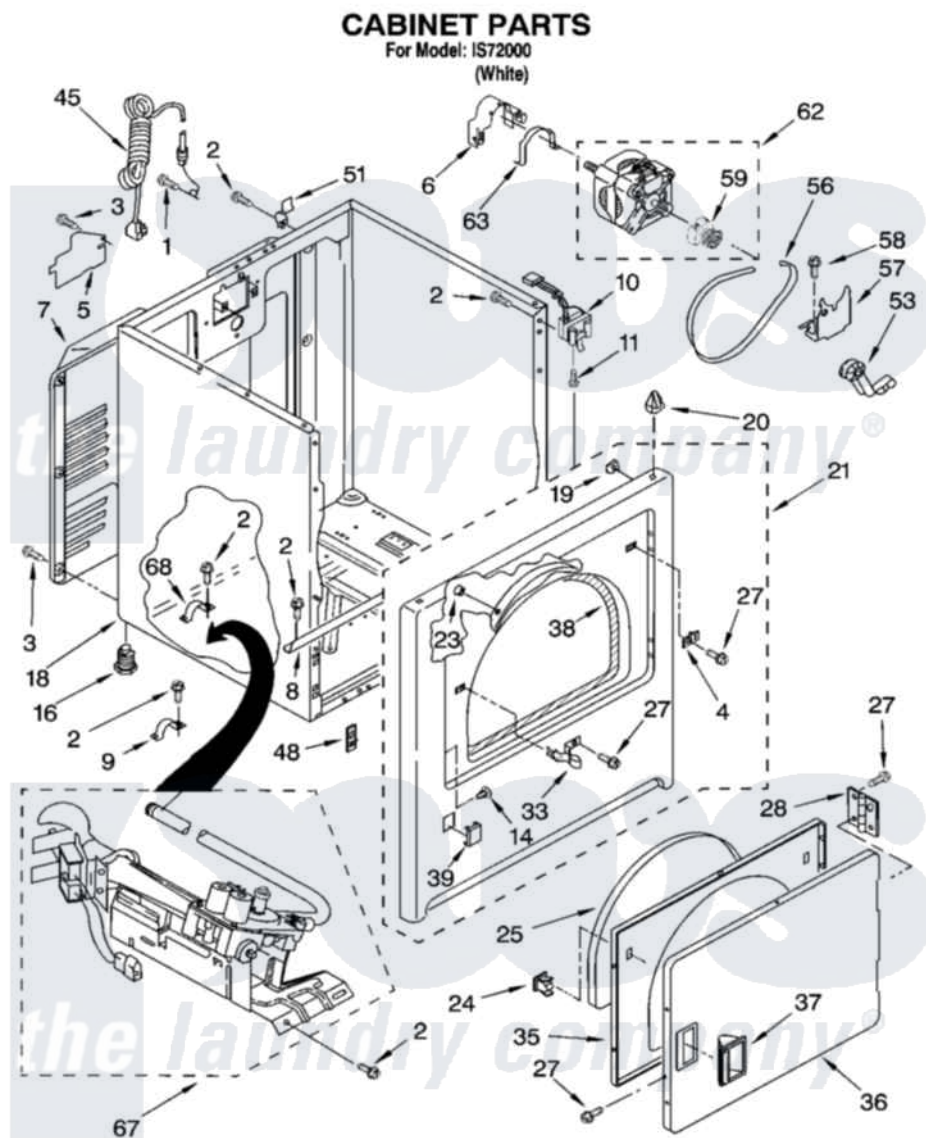

Whirlpool IS72000 02 - CABINET PARTS

8181466

3

Whirlpool [Residential Whirlpool IS72000 Dryer Parts](#) Parts Diagram 02 - CABINET PARTS

[Click on the part number to view part](#)

Item	Original Part Number	Replaced By	Status	Part Description
1	697776	4331106		Screw, No.10-32 X 7/16
2	343641	681414		Screw, 10AB X 1/2
3	693995			Screw, Hex Head
4	3403630			Plug, Strike Hole
5	3396795			Cover, Terminal Block
6	3404162			Clamp, Motor
7	3396805	280043		Panel-Rear
8	8541400			Bracket, Cabinet
9	3980175			Clamp, Elbow
10	3406107			Door Switch Assembly
11	697773	3395530		Screw
14	3404413			Plug, Hinge Hole
16	3392100	49621		Feet-Leveling
"	279810			Foot-Optional
18	8530603	8533643		Cabinet
19	98234			Clip, U-Bend

20	690363	18776	Lock, Front Top
21	3403447	279854	Panel
23	685203	279220	Clip
24	3389441		Door Catch Assembly
25	3405246		Seal, Door Push-To-Start
27	342055	488627	Screw
28	3405514	W10362431	Hinge And Pin Assembly
33	3403431		Strike, Panel
35	3402341		Door, Inner
36	3402335		Door, Front
37	3405184		Handle, Door
38	3406129		Seal And Bearing Assembly
39	3394975		Plug, Front Panel
45	344020	3401402	Cord, Power
48	3394083		Clip, Front Panel
51	8066217		Hinge, Top
53	691366		Idler And Pulley Assembly
56	8066065	341241	Belt
57	348780		Base, Motor
58	3400500		Bolt, 3405245 5/16-18 X 3/4
59	8066184		Pulley, Motor
62	8066206	279827	Motor-Drve
63	660658		Clamp, Motor Mounting 343481 685441
67	8318272	W10465748	Burner-Gas
68	341029		Clamp, Pipe Door Spring