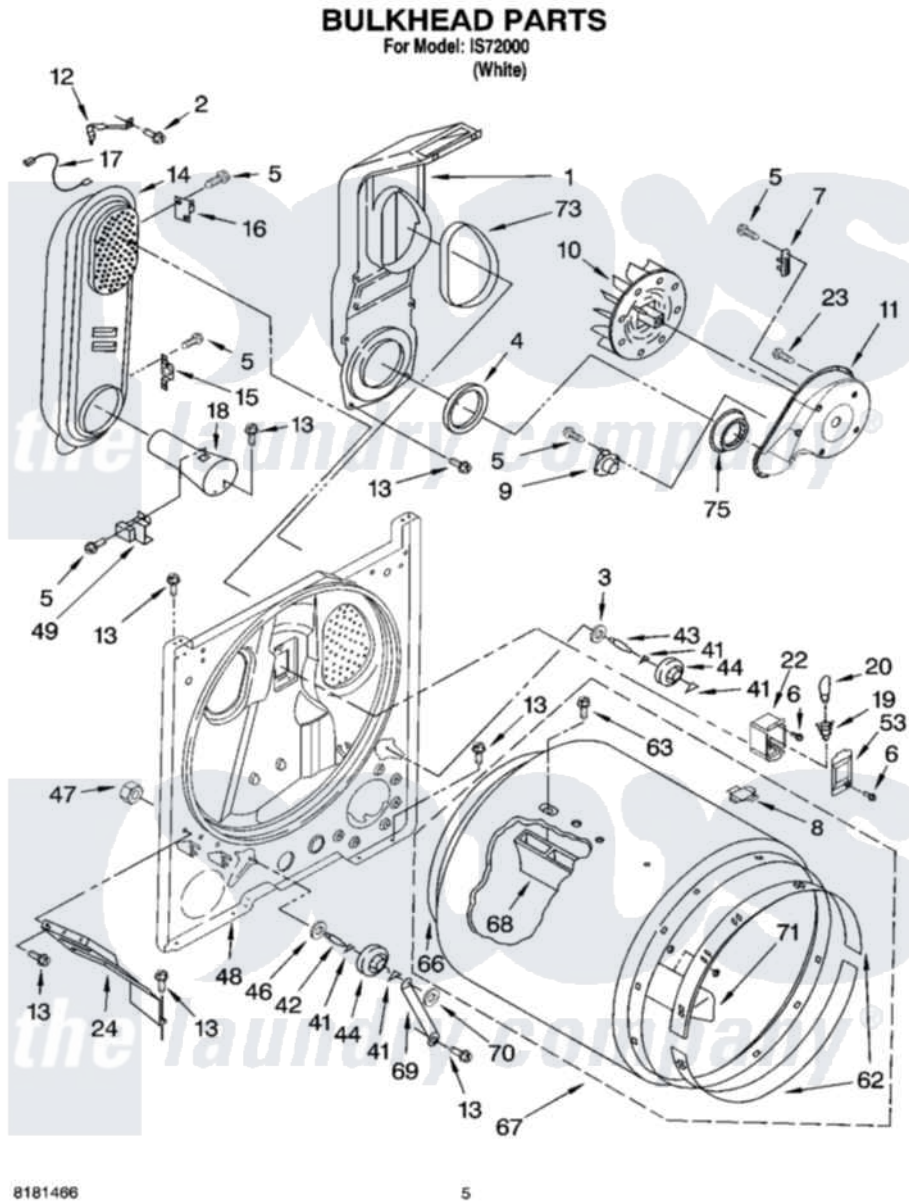

Whirlpool IS72000 03 - BULKHEAD PARTS

Whirlpool [Residential Whirlpool IS72000 Dryer Parts](#) Parts Diagram 03 - BULKHEAD PARTS
Click on the part number to view part

Item	Original Part Number	Replaced By	Status	Part Description
1	348368			Lint Chute Assembly
2	489463			Screw, 8-18 X 1/16
3	3388703			Washer, Support
4	347139			Seal, Lint Chute
5	90767			Screw, 8A X 3/8 HeX Washer Head Tapping
6	487909	488729		Screw
7	3392519			Thermal Limiter
8	8066086			Plug, Drum Hole
9	3387134			Thermostat, Internal-Bias
10	694089			Wheel, Blower
11	8577230			Housing, Blower
12	8066155			Clip, Heater Box
13	343641	681414		Screw, 10AB X 1/2
14	8530285	279980		Box
15	3403140			Thermostat, High-Limit 205F
16	280010			Kit, Thermal Cut-Off

17	3401707		Jumper, Tco-High Limit
18	8066049		Funnel, Burner Light
19	3403634	W10136369	Socket, Drum Light Assembly
20	3406124	22002263	Lamp
22	3977373		Bracket, Drum Light
23	3390647	488729	Screw
24	3406022		Bracket, Bulkhead
41	690997		Washer, Thrust
42	3399506	W10359270	Shaft, Drum Roller Threads
43	3399507	W10359269	Shaft, Drum Roller Threads
44	3397590	349241T	Support
46	348197		Washer, Support
47	3359452		Nut, Lock
48	3403493	279798	Bulkhead
49	338906		Radiant, Sensor
53	3402841	8532165	Lens, Drum Light
62	692526	279441	BeaRng-Rng
63	97787	W10109200	Screw, Baffle Mounting
66	3406130	279857	Seal
67	695587		Drum Assembly
68	692490		Baffle, Drum
69	3976434		Bracket, Support Shaft
70	90296		Nut, Push On
71	3403636		Baffle, Drum
73	339956		Seal, Air Duct To Bulkhead
75	696302		Shield, Exhaust