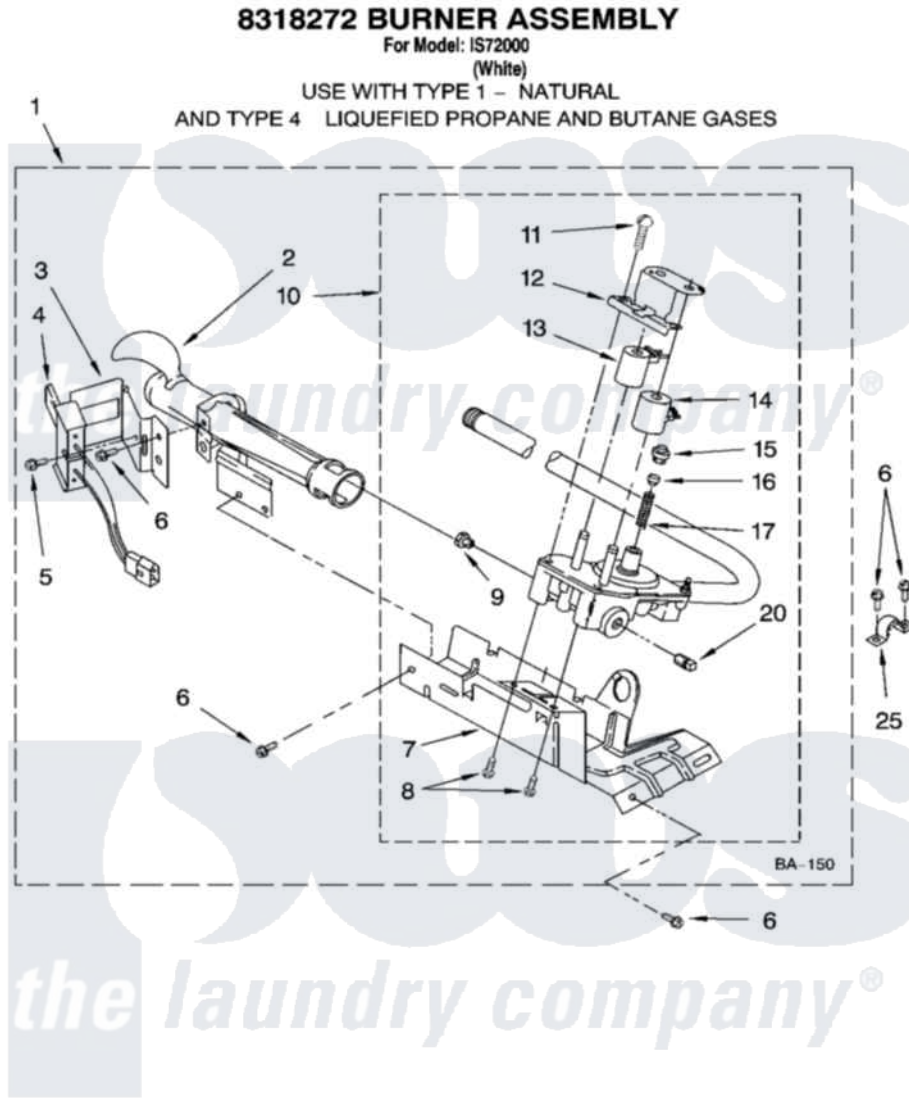

**Whirlpool IS72000 04 - 8318272 BURNER ASSEMBLY, OPTIONAL PARTS  
(NOT INCLUDED)**

8181466

7

Whirlpool [Residential Whirlpool IS72000 Dryer Parts](#) Parts Diagram 04 - 8318272 BURNER ASSEMBLY, OPTIONAL PARTS (NOT INCLUDED)

[Click on the part number to view part](#)

Item	Original Part Number	Replaced By	Status	Part Description
1	8318272	<a href="#">W10465748</a>		Burner-Gas
2	688617	<a href="#">693140</a>		Burner
3	<a href="#">694298</a>			Bracket, Ignitor
4	686590	<a href="#">279311</a>		Ignitor
5	<a href="#">3393909</a>			Screw, 8-32 X 7/8
6	343641	<a href="#">681414</a>		Screw, 10AB X 1/2
7	693986			Base, Burner
8	<a href="#">3387057</a>			Screw, 10-16 X 1/2 Orifice, Burner
9	<a href="#">234826</a>			Orifice, Burner Type 1
"	<a href="#">229742</a>			Orifice, Burner
"	<a href="#">234868</a>			Orifice, Burner
10	8318277	<a href="#">W10337269</a>		Valve-Gas
11	<a href="#">694421</a>			Screw, Bracket Mounting
12	<a href="#">694538</a>			Bracket, Shunt