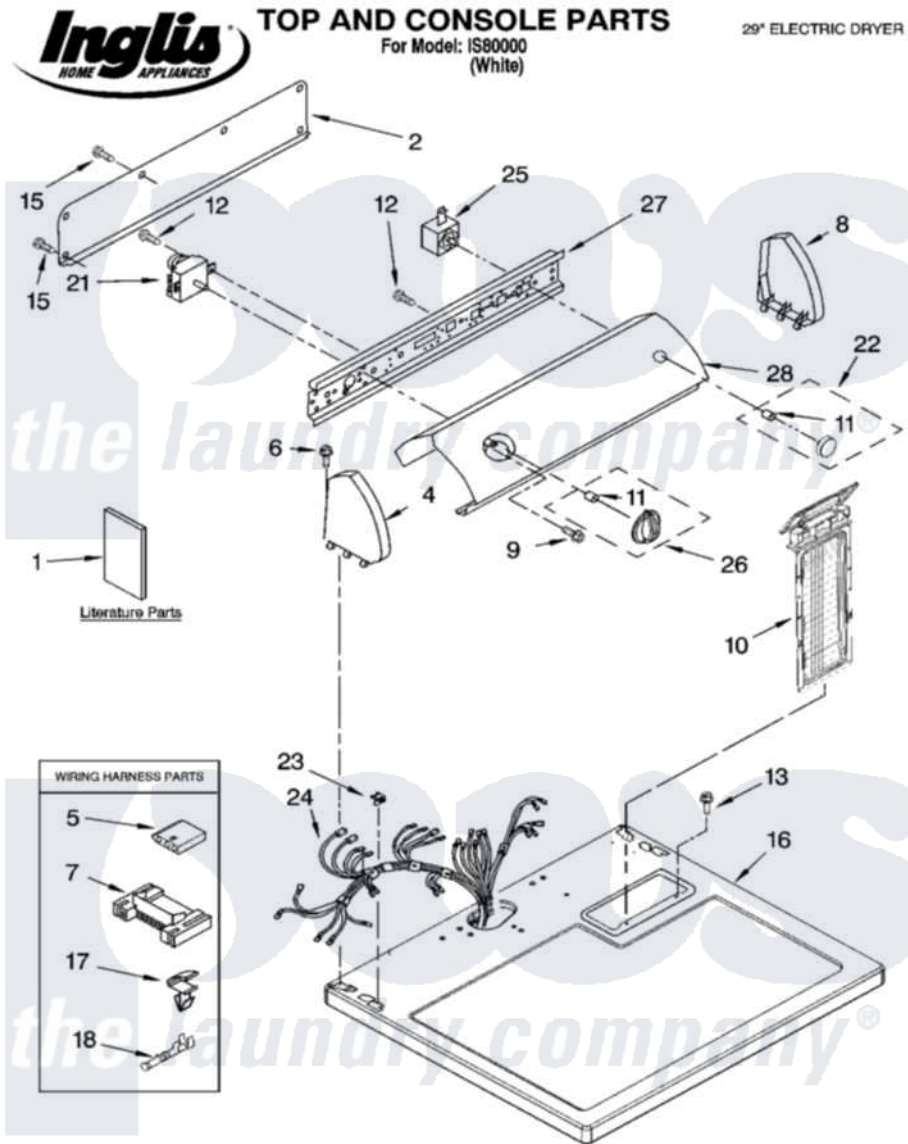

Whirlpool IS80000 01 - TOP AND CONSOLE PARTS

7-06 Litho in U.S.A. (drd)

1

Part No. 8181452

Whirlpool Residential Whirlpool IS80000 Dryer Parts Parts Diagram 01 - TOP AND CONSOLE PARTS

[Click on the part number to view part](#)

Item	Original Part Number	Replaced By	Status	Part Description
1	8578197		Not Available	Use & Care Guide
"	8535831		Not Available	Instructions, Installation
"	W10110133		Not Available	Sheet, Cycle Feature
"	8528189		Not Available	Wiring Diagram
"	BLANK		Not Available	Following May Be Purchased DO-IT-YOURSELF REPAIR MANUALS
"	677818		Not Available	Manual, Do-It- Yourself Repair (Dryer)
2	8274261			Do-It-Yourself Repair Manuals
4	8271365	279962		Endcap
5	3936144			Do-It-Yourself Repair Manuals
6	388326			Screw, 8-18 X 1.25
7	3395683			Receptacle, Multi-Terminal
8	8271359	279962		Endcap
9	8533951	3400859		Screw, Grounding
10	8558467			Screen, Lint

11	8536939		Clip, Knob
12	8533971	90767	Screw, 8A X 3/8 HeX Washer Head Tapping
13	688983	487240	Screw, For Mtg. Service Capacitor
15	693995		Screw, Hex Head
16	8557930	8563985	Top
17	3394427		Clip-Harness
18	94614		Terminal
21	8299778		Timer, 60 Hz
22	8544941		Knob, Push-To-Start
23	357213		Nut, Push-In
24	8299868	Not Available	Harness, Wiring
25	3977456		Switch, Push-To-Start
26	8543273	Not Available	Timer Knob Assembly (Grey)
27	8271418		Bracket, Control
28	8578959	Not Available	Panel, Control