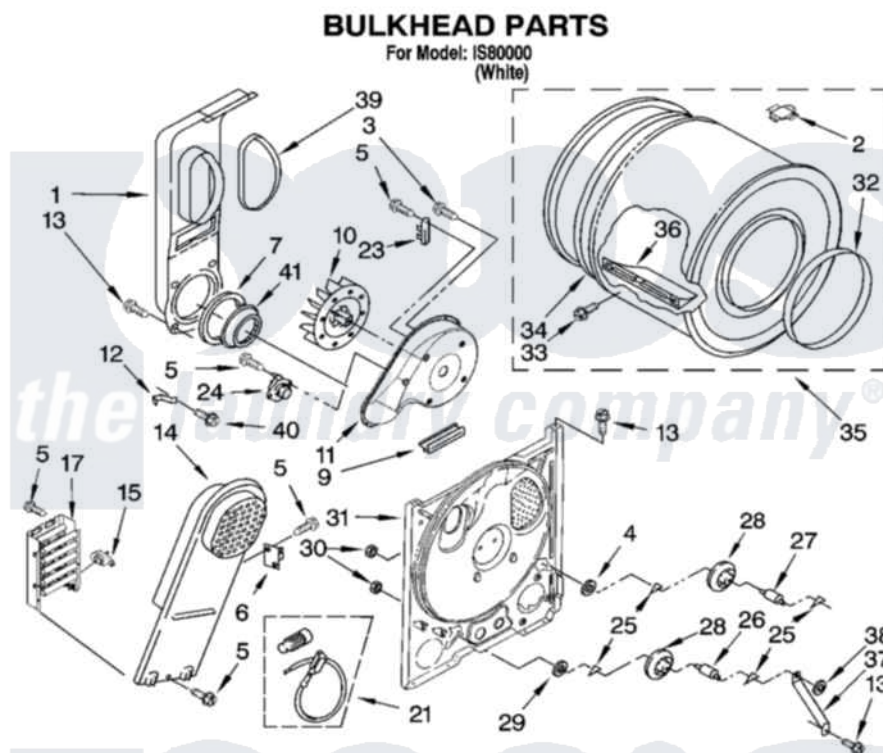

Whirlpool IS80000 03 - BULKHEAD PARTS, OPTIONAL PARTS (NOT INCLUDED)

8181452

5

Whirlpool [Residential Whirlpool IS80000 Dryer Parts](#) Parts Diagram 03 - BULKHEAD PARTS, OPTIONAL PARTS (NOT INCLUDED)

Click on the part number to view part

Item	Original Part Number	Replaced By	Status	Part Description
1	694283	279505		Chute
2	8066086			Plug, Drum Hole
3	3390647	488729		Screw
4	3388703			Washer, Support
5	90767			Screw, 8A X 3/8 HeX Washer Head Tapping
6	3977393	279816		Cutoff-Tml
7	347139			Seal, Lint Chute
9	3392247	686889		Pad
10	694089			Wheel, Blower
11	8577230			Housing, Blower
12	3398161			CLIP
13	343641	681414		Screw, 10AB X 1/2
14	8541818			Box, Heater
15	3977767			Thermostat, High Limit 250 F