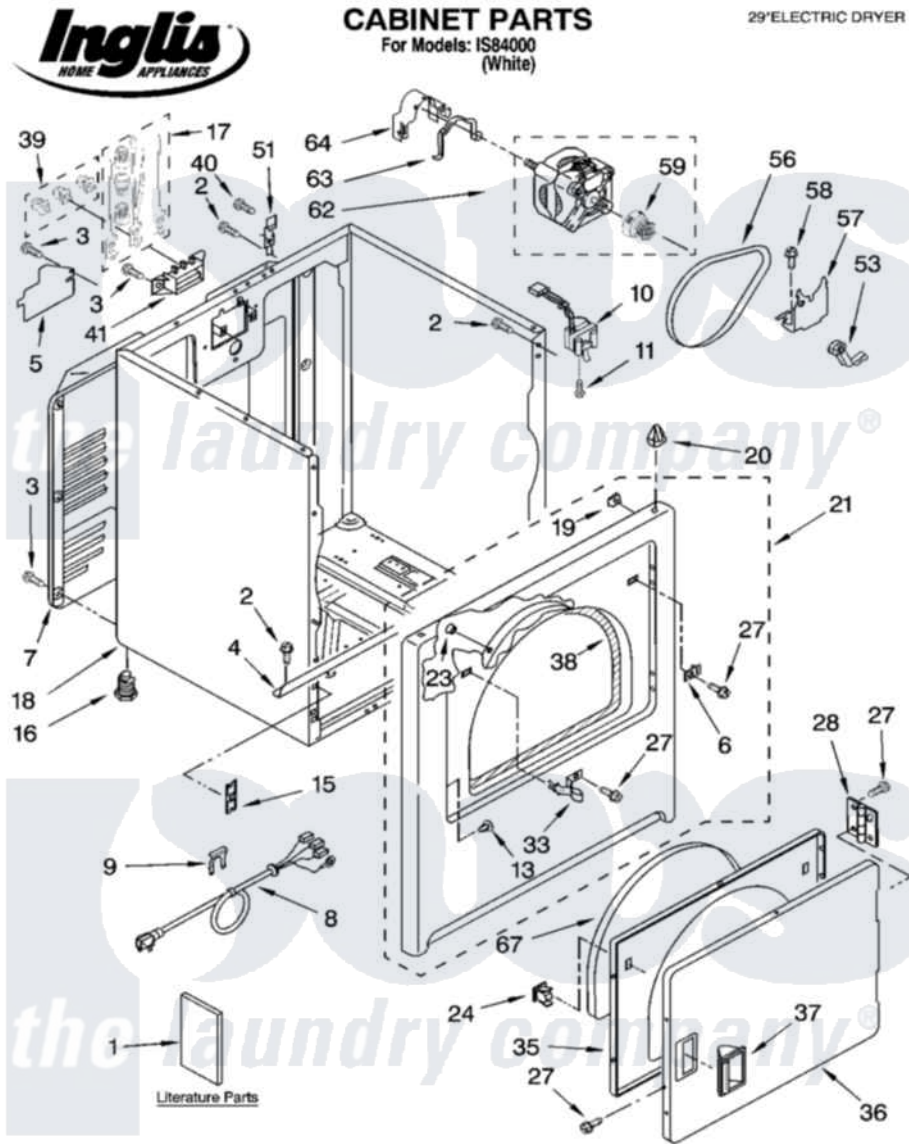

Whirlpool IS84000 01 - CABINET PARTS

7-06 Litho in U.S.A.(LT)

1

Part No. 8181465

Whirlpool [Residential Whirlpool IS84000 Dryer Parts](#) Parts Diagram 01 - CABINET PARTS
 Click on the part number to view part

Item	Original Part Number	Replaced By	Status	Part Description
1	8535831		Not Available	Instructions, Installation
"	W10110133		Not Available	Sheet, Cycle Feature
"	8578197		Not Available	Use & Care Guide
"	W10111550		Not Available	Wiring Diagram
"	BLANK		Not Available	Following May Be Purchased DO-IT-YOURSELF REPAIR MANUALS
"	677818		Not Available	Manual, Do-It- Yourself Repair (Dryer)
2	343641	681414		Screw, 10AB X 1/2
3	693995			Screw, Hex Head
4	8541400			Bracket, Cabinet
5	3394202		Not Available	Cover, Terminal Block
6	3403630			Plug, Strike Hole
7	3396805	280043		Panel-Rear
8	3394208			Cord, Power
9	694415			Clip, Strain Relief

10	3406107		Door Switch Assembly
11	697773	3395530	Screw
13	3404413		Plug, Hinge Hole
15	3394083		Clip, Front Panel
16	3392100	49621	Feet-Leveling
"	279810		Foot-Optional
17	279318		Terminal Tinned And Brass Panel
18	8530603	8533643	Cabinet
19	98234		Clip, U-Bend
20	690363	18776	Lock, Front Top
21	3403444	279852	Panel
23	685203	279220	Clip
24	3389441		Door Catch Assembly
27	342055	488627	Screw
28	3405514	W10362431	Hinge And Pin Assembly
33	3403431		Strike, Panel
35	3402341		Door, Inner
36	3402335		Door, Front
37	3405184		Handle, Door
38	3406129		Seal And Bearing Assembly
39	279393		Terminal Block Screw Kit
40	697776	4331106	Screw, No.10-32 X 7/16
41	3397659		Block, Terminal
51	8066217		Hinge, Top
53	691366		Idler And Pulley Assembly
56	8066065	341241	Belt
57	348780		Base, Motor
58	3400500		Bolt, 3405245 5/16-18 X 3/4
59	8066184		Pulley, Motor
62	8066206	279827	Motor-Drve
63	660658		Clamp, Motor Mounting 343481 685441
64	3404162		Clamp, Motor
67	3405246		Seal, Door Push-To-Start