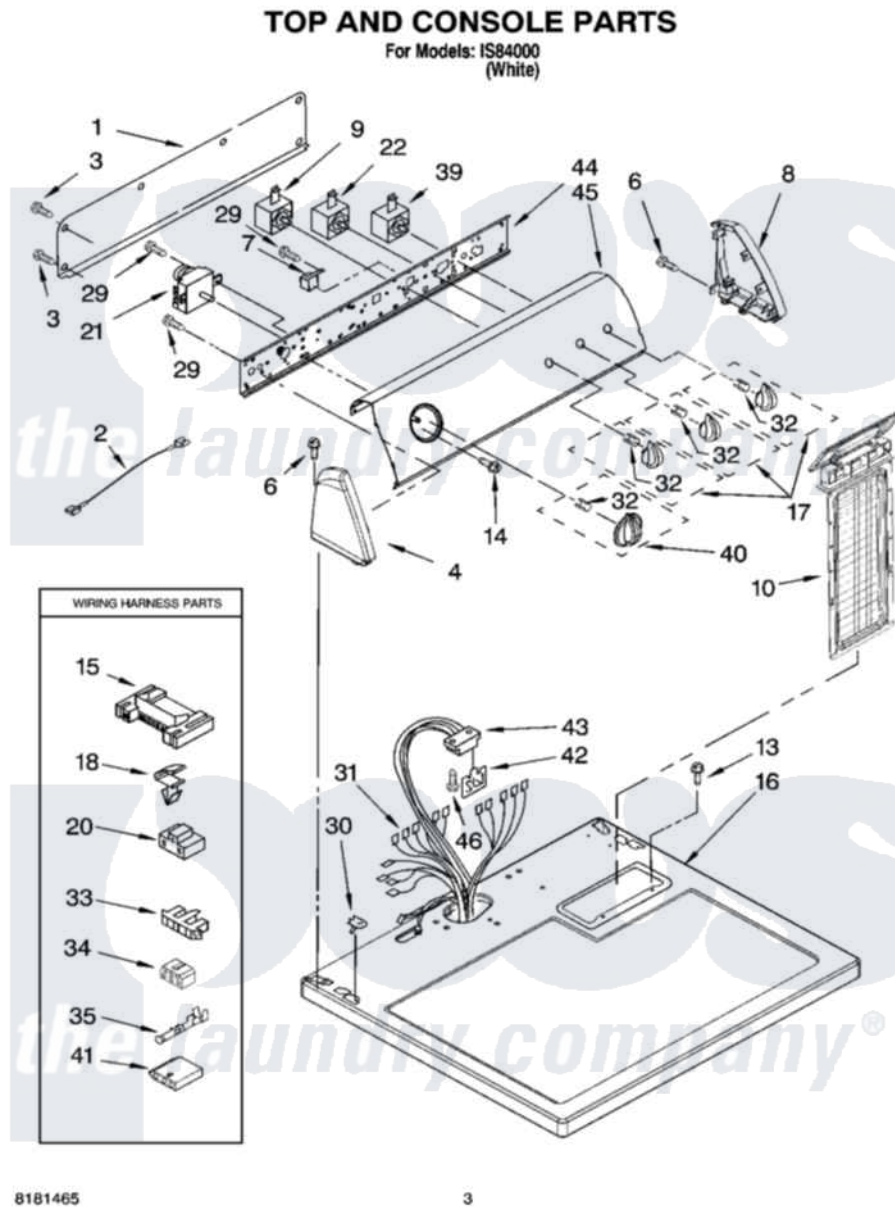

Whirlpool IS84000 02 - TOP AND CONSOLE PARTS

Whirlpool [Residential Whirlpool IS84000 Dryer Parts](#) Parts Diagram 02 - TOP AND CONSOLE PARTS
Click on the part number to view part

Item	Original Part Number	Replaced By	Status	Part Description
1	8274261			Do-It-Yourself Repair Manuals
2	3401684			Jumper, Wire
3	693995			Screw, Hex Head
4	8271365	279962		Endcap
6	388326			Screw, 8-18 X 1.25
7	694419			Mini-Buzzer
8	8271359	279962		Endcap
9	8578354			Switch, Temperature
10	8558463			HAndle And Lint Screen Assembly
13	688983	487240		Screw, For Mtg. Service Capacitor
14	8533951	3400859		Screw, Grounding
15	3395683			Receptacle, Multi-Terminal
16	8557930	8563985		Top
17	8543270		Not Available	Knob, Control (3) (Grey)
18	3394427			Clip-Harness

20	3401144		Connector
21	8566184		Timer Assembly
22	3405156		Switch, Rotary
29	8533971	90767	Screw, 8A X 3/8 HeX Washer Head Tapping
30	357213		Nut, Push-In
31	W10111401	Not Available	Harness, Wiring
32	8536939		Clip, Knob
33	3397269		Connector, Timer
34	3347243		Block, Disconnect
35	94614		Terminal
39	3398095		Switch, Push-To-Start
40	8543273	Not Available	Timer Knob Assembly (Grey)
41	3936144		Do-It-Yourself Repair Manuals
42	8558178		Control, Electronic
43	3391885		Connector, Edge
44	8271418		Bracket, Control
45	8578961	Not Available	Panel, Control (Grey)
46	343641	681414	Screw, 10AB X 1/2