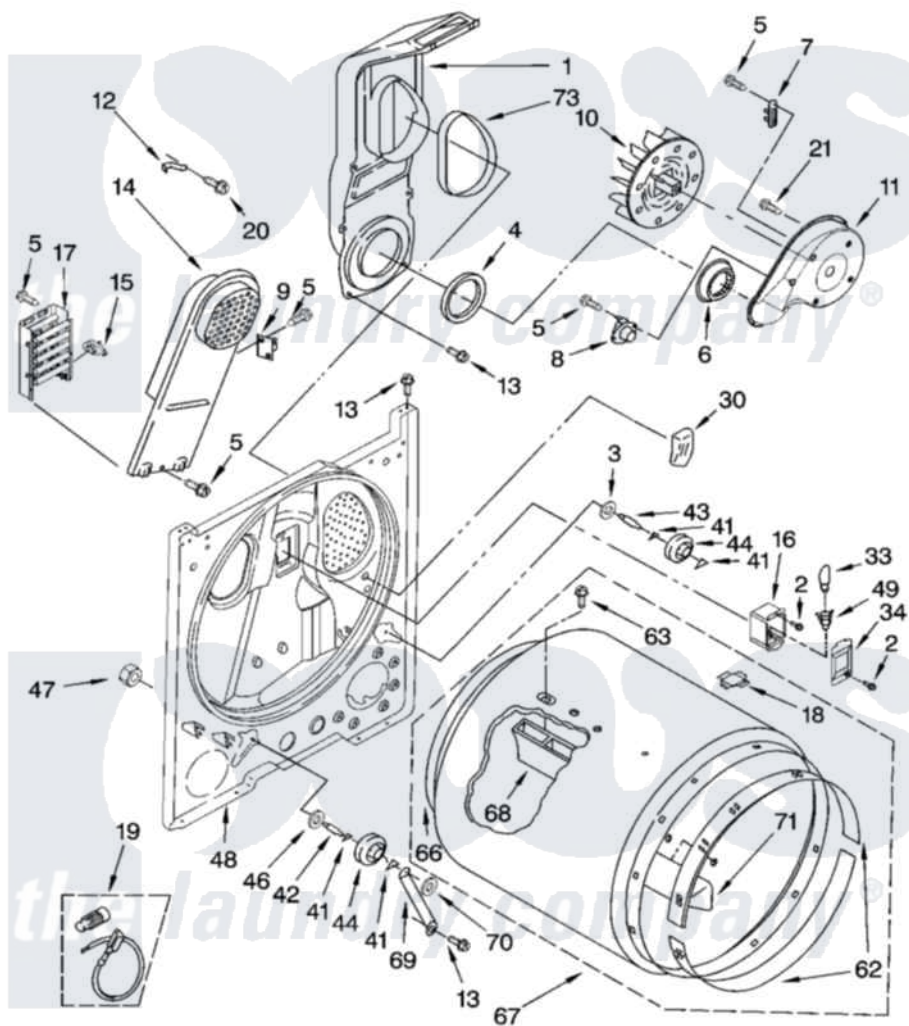

Whirlpool IS84000 03 - BULKHEAD PARTS, OPTIONAL PARTS (NOT INCLUDED)

BULKHEAD PARTS

For Models: IS84000
(White)

8181465

5

Whirlpool [Residential Whirlpool IS84000 Dryer Parts](#) Parts Diagram 03 - BULKHEAD PARTS, OPTIONAL PARTS (NOT INCLUDED)

[Click on the part number to view part](#)

Item	Original Part Number	Replaced By	Status	Part Description
1	348368			Lint Chute Assembly
2	487909	488729		Screw
3	3388703			Washer, Support
4	347139			Seal, Lint Chute
5	90767			Screw, 8A X 3/8 HeX Washer Head Tapping
6	696302			Shield, Exhaust
7	3392519			Thermal Limiter
8	8318268			Thermostat, Internal-Bias
9	3977393	279816		Cutoff-Tml
10	694089			Wheel, Blower
11	8577230			Housing, Blower
12	3398161			CLIP
13	343641	681414		Screw, 10AB X 1/2
14	8541818			Box, Heater

15	3977767		Thermostat, High Limit 250 F
16	3977373		Bracket, Drum Light
17	8576779	Not Available	Element, Heater (For 240 Volt Installation)
18	8066086		Plug, Drum Hole
19	279457		Wire Kit, Terminal
20	489463		Screw, 8-18 X 1/16
21	3390647	488729	Screw
30	3976479	279366	Electrode
33	3406124	22002263	Lamp
34	3402841	8532165	Lens, Drum Light
41	690997		Washer, Thrust
42	3399506	W10359270	Shaft, Drum Roller Threads
43	3399507	W10359269	Shaft, Drum Roller Threads
44	3397590	349241T	Support
46	348197		Washer, Support
47	3359452		Nut, Lock
48	3403414		Bulkhead
49	3403634	W10136369	Socket, Drum Light Assembly
62	692526	279441	BeaRng-Rng
63	97787	W10109200	Screw, Baffle Mounting
66	3406130	279857	Seal
67	695587		Drum Assembly
68	692490		Baffle, Drum
69	3976434		Bracket, Support Shaft
70	90296		Nut, Push On
71	3403636		Baffle, Drum
73	339956		Seal, Air Duct To Bulkhead
	BLANK	Not Available	ACCESSORY PARTS
"	3406839		Dry Rack Assembly
"	8522199		Accessory Parts
"	279948	4392065	Kit, Dryer Repair
"	72017		Paint, Touch-Up
"	4392899		Paint, Touch-Up
"	350930		Paint, Pressurized Spray B
"	4392901		Paint, Pressurized Spray
"	350938		Paint, Pressurized Spray B
"	799344		Paint, Touch-Up)
"	4392900		Paint, Bulk)