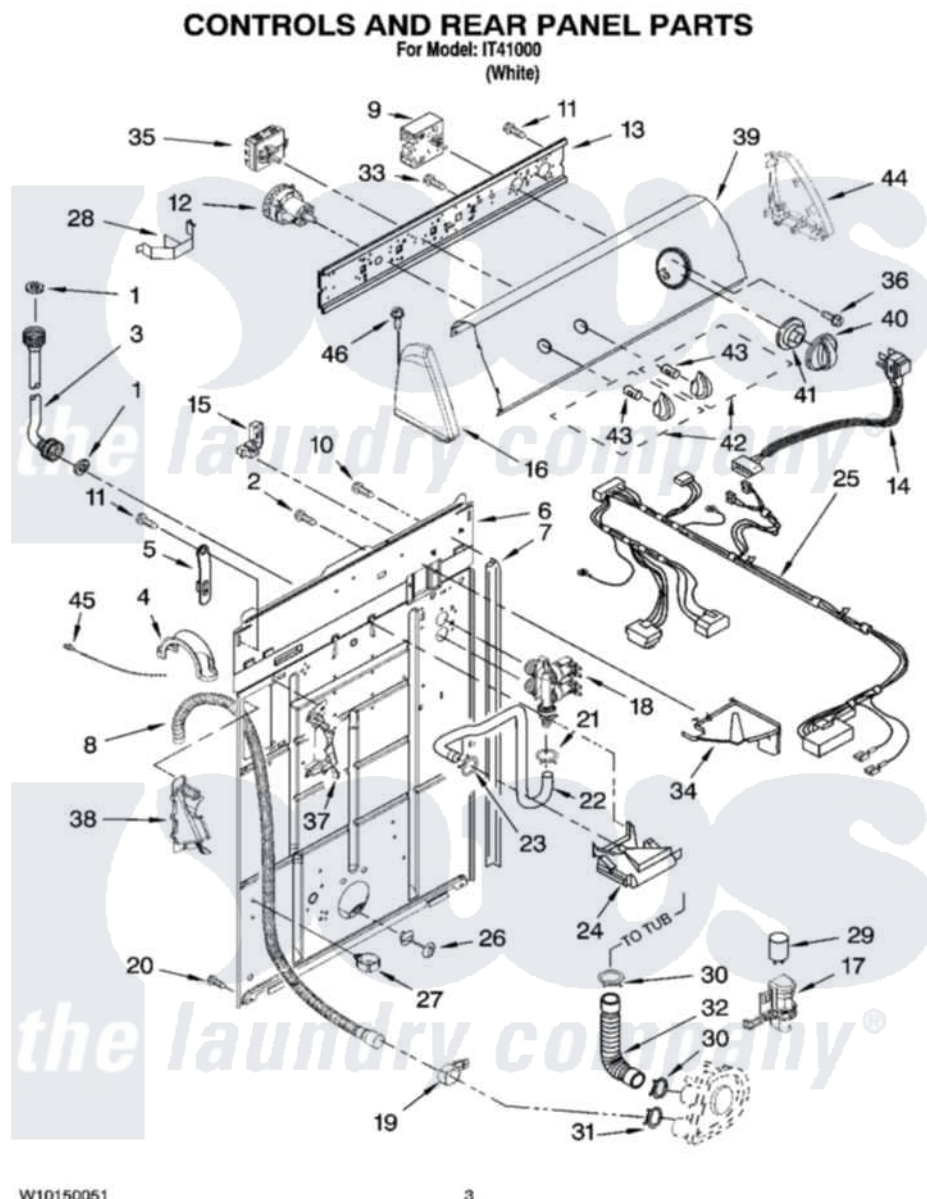

Whirlpool IT41000 02 - CONTROLS AND REAR PANEL PARTS

Whirlpool [Residential Whirlpool IT41000 Washer Parts](#) Parts Diagram 02 - CONTROLS AND REAR PANEL PARTS
Click on the part number to view part

Item	Original Part Number	Replaced By	Status	Part Description
1	3976300	16123		Washer Inlet-Hose Miscellaneous Parts Must be Ordered Separately.
2	9740848			Screw, Mixing Valve Mounting
3	8571377	89503		Hose-Inlet
"	8571378	89503		Hose-Inlet
4	8577378			U-Bend, Drain Hose
5	8568314			Strap, Console
6	8318015			Panel, Rear
7	62747			Pad, Rear Panel
8	W10122138	W10096921		Drain Hose Assembly
9	8572976			Timer, Control
10	3351614			Screw, Gearcase Cover Mounting
11	90767			Screw, 8A X 3/8 HeX Washer Head Tapping
12	8577846	W10339333		Switch-WL
13	3948608			Bracket, Control

14	3956162	285800	Cord-Power
15	3952821	285777	Relief-Str
16	8271365	279962	Endcap
17	8318046		Clip, Capacitor
18	3979347	3979346	Valve, Water Inlet And Thermistor Assembly
19	8541668		Clamp, Hose
20	62863	3390631	Screw, 10-16 X 3/8
21	301958	596669	Clamp, Manifold
22	8317974	8317926	Hose, Vacuum Break
23	370450	596669	Clamp, Manifold
24	387606	3360977	Break-Vac
25	W10118361		Harness, Wiring
26	8519200		Support, Rear Panel
27	8541667		Clamp, Hose
28	8055003		Clip, Harness And Pressure Switch
29	8572717		Capacitor, Motor Start
30	3363366	616099	Clamp
31	8317496	285655	Clamp, Hose
32	3951449	285871	Hose
33	3400073		Screw, Ground
34	8539874		Shield, Suds
35	W10112532		Switch, Water Temperature
36	3400818		Screw, Timer Mounting
37	8541669		Bucket, Drain Hose
38	8541658		Bucket, Drain Hose
39	8579082	Not Available	Panel, Console
40	8543272	Not Available	Knob, Timer
41	8544947		Dial, Timer
42	8543270	Not Available	Knob, Control (3) (Grey)
43	8536939		Clip, Knob
44	8271359	279962	Endcap
45	3347868	W10339879	Tie, Cable
46	388326		Screw, 8-18 X 1.25