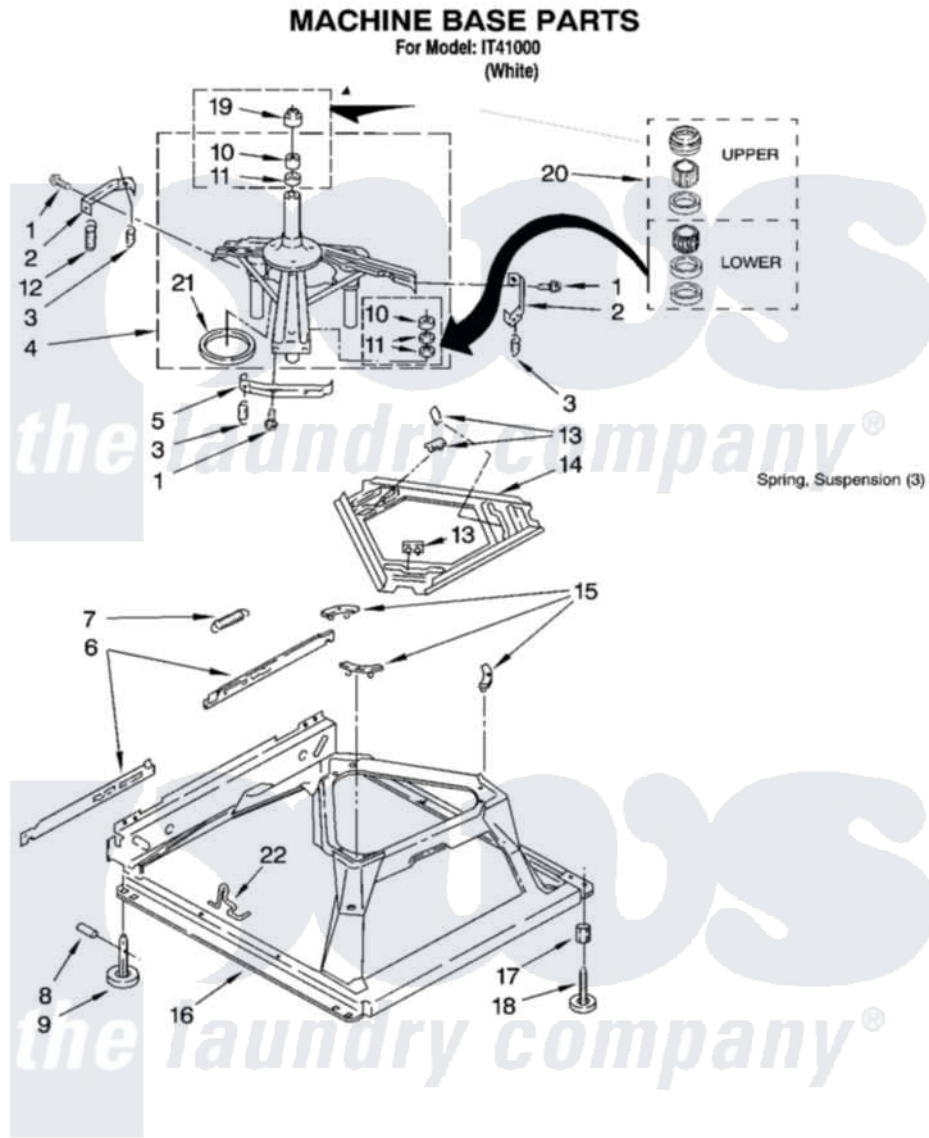

Whirlpool IT41000 05 - MACHINE BASE PARTS

8

W10150051

Whirlpool [Residential Whirlpool IT41000 Washer Parts](#) Parts Diagram 05 - MACHINE BASE PARTS
Click on the part number to view part

Item	Original Part Number	Replaced By	Status	Part Description
1	3400076			Screw, Bracket Mounting
2	64067			Bracket, Spring Outer
3	63907			Spring, Suspension
4	8575214	280184		Support
5	64065			Bracket, Spring Outer
6	63466			Link, Leveling Mechanism
7	62597	8316845		Spring
8	62837			Pin, Knurled
9	62596	285244		Feet-Leveling
10	8546455			Bearing, Centerpost
11	357409	359449		Seal, Agitator Shaft
12	8534035	285901		Spring
13	62568	285219		Pad
14	3946509			Plate, Suspension
15	3363660	285744		Pad
16	3946512	285771		Base

17	3359452	Nut, Lock
18	W10001130	Foot, Leveling
19	8577376	Seal, Centerpost
20	285203	Centerpost Bearing Kit
21	63134	Ring, Sound Deadening
22	63806	W10145155 Retainer, Suspension Spring