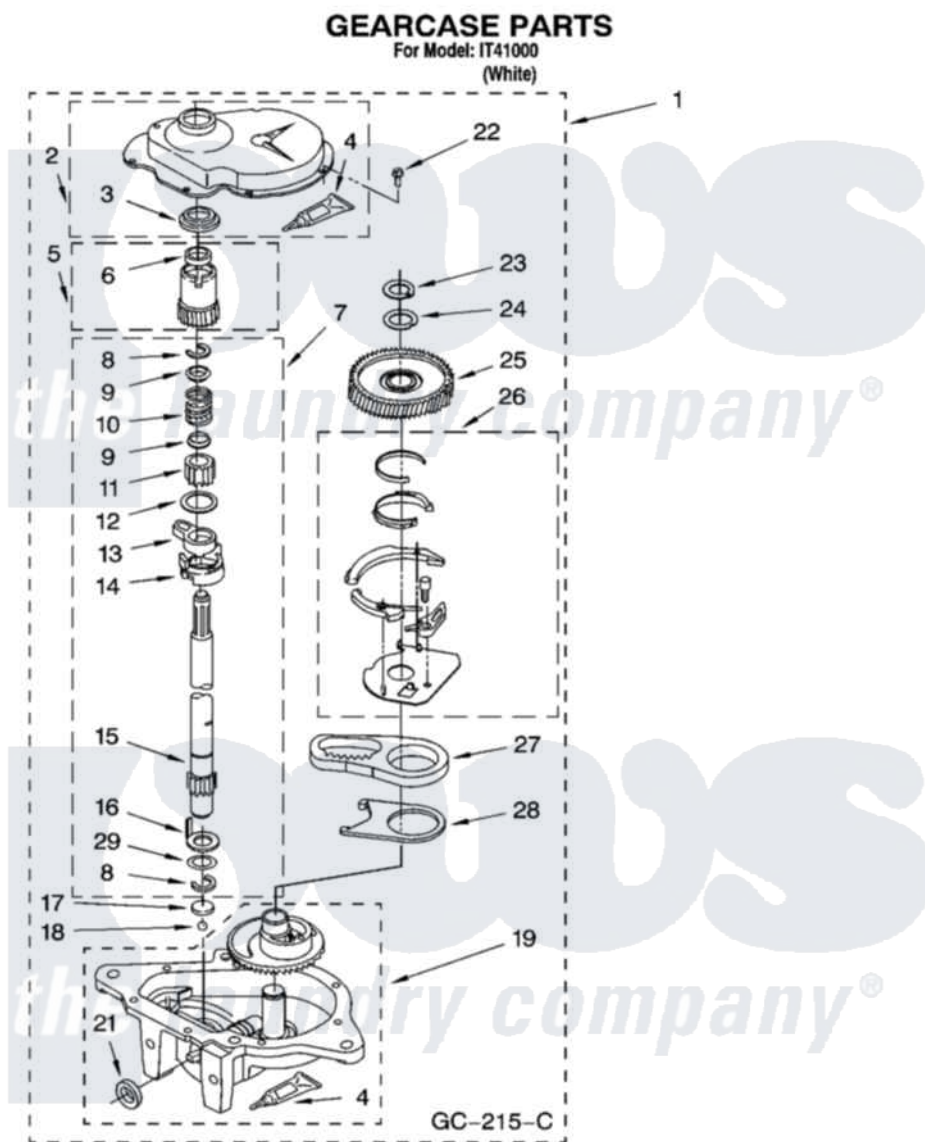

Whirlpool IT41000 08 - GEARCASE PARTS, OPTIONAL PARTS (NOT INCLUDED)

12

W10150051

Whirlpool Residential Whirlpool IT41000 Washer Parts Parts Diagram 08 - GEARCASE PARTS, OPTIONAL PARTS (NOT INCLUDED)

Click on the part number to view part

Item	Original Part Number	Replaced By	Status	Part Description
1	3360630	3360629		Gearcase
2	285202			Cover, Gearcase
3	3349985			Seal, Gearcase Cover
4	285195			Sealer Sealer, Gasket
5	63320	285362		Gear and Pinion
6	356427			Seal, Spin Pinion
7	389387			Shaft, Agitator
8	90369		Not Available	Ring, Retaining (2)
9	62677			Retainer, Spring
10	62676			Spring, Agitator
11	63273	285509		Shaft, Agitator
12	62619			Washer, Agitator Gear
13	62580	285206		Cam-Agitator
14	62581	285206		Cam-Agitator
15	285509			Shaft, Agitator