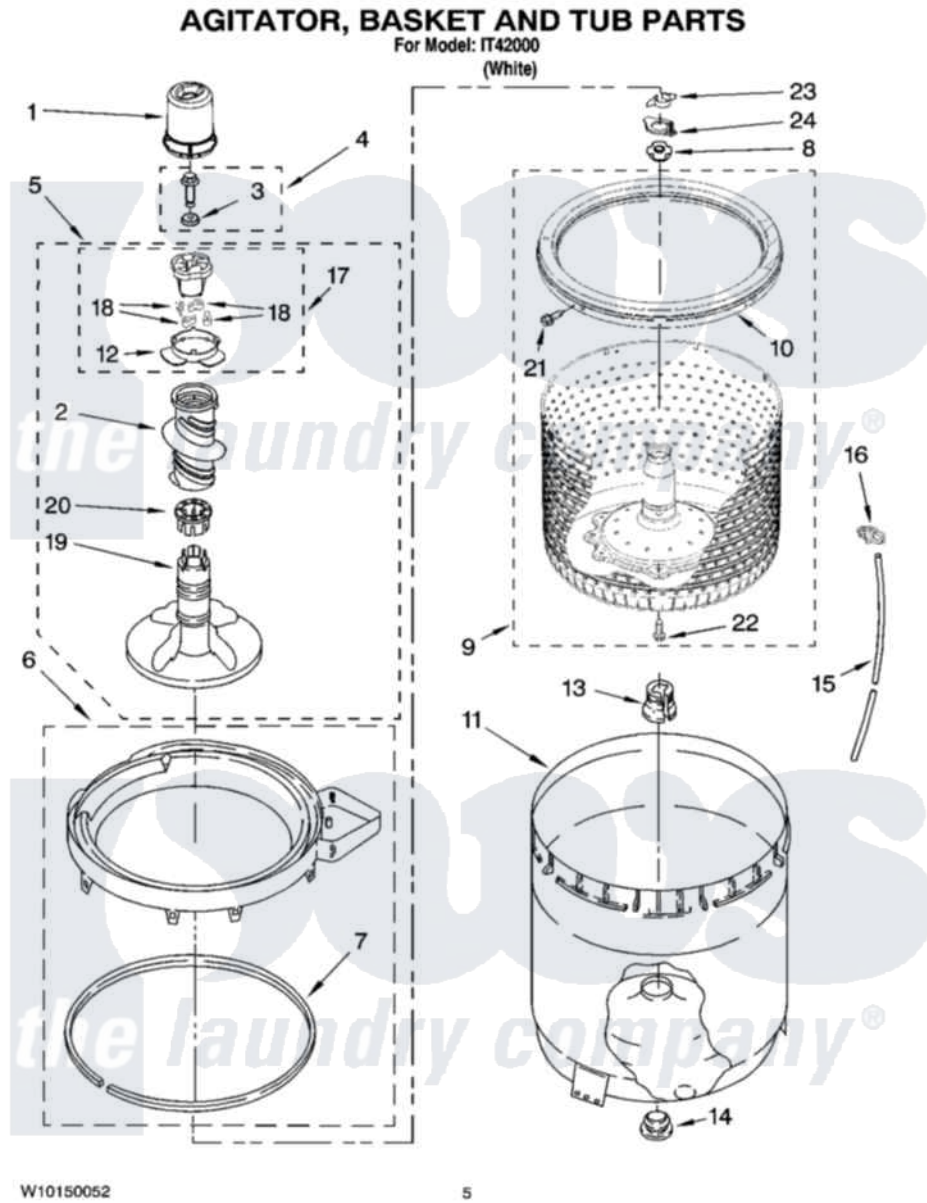

Whirlpool IT42000 03 - AGITATOR, BASKET AND TUB PARTS

Whirlpool [Residential Whirlpool IT42000 Washer Parts](#) Parts Diagram 03 - AGITATOR, BASKET AND TUB PARTS
Click on the part number to view part

Item	Original Part Number	Replaced By	Status	Part Description
1	8559760			Dispenser, Fabric Softener
2	3360824			Auger, Agitator
3	3949550			Washer
4	358237			Screw And Washer
5	W10093671			Agitator
6	8528150	W10445870		Ring-Tub
7	3976308			Gasket, Tub Ring
8	21366			Nut, Spanner
9	W10042080			Basket And Balance Ring
10	W10116946			Balance Ring
11	63849			Strain Relief, Power Cord
12	3363661			Bearing, Driven Cam
13	389140			Tub Block, Basket Drive
14	383727			Gasket, Centerpod
15	3347780	353244		Hose, Pressure Switch
16	2219077			Clip, Pressure Switch Hose

17	3363662	285748	Cam-Agitator
18	3366877	80040	Dog-Agitator
19	W10093670		Agitator
20	3350389	285587	Washer
21	W10112540		Screw, Balance Ring
22	W10112537		Screw, Adapter Assembly
23	3354845		Clip, Agitator
24	8543666		Washer, Agitator