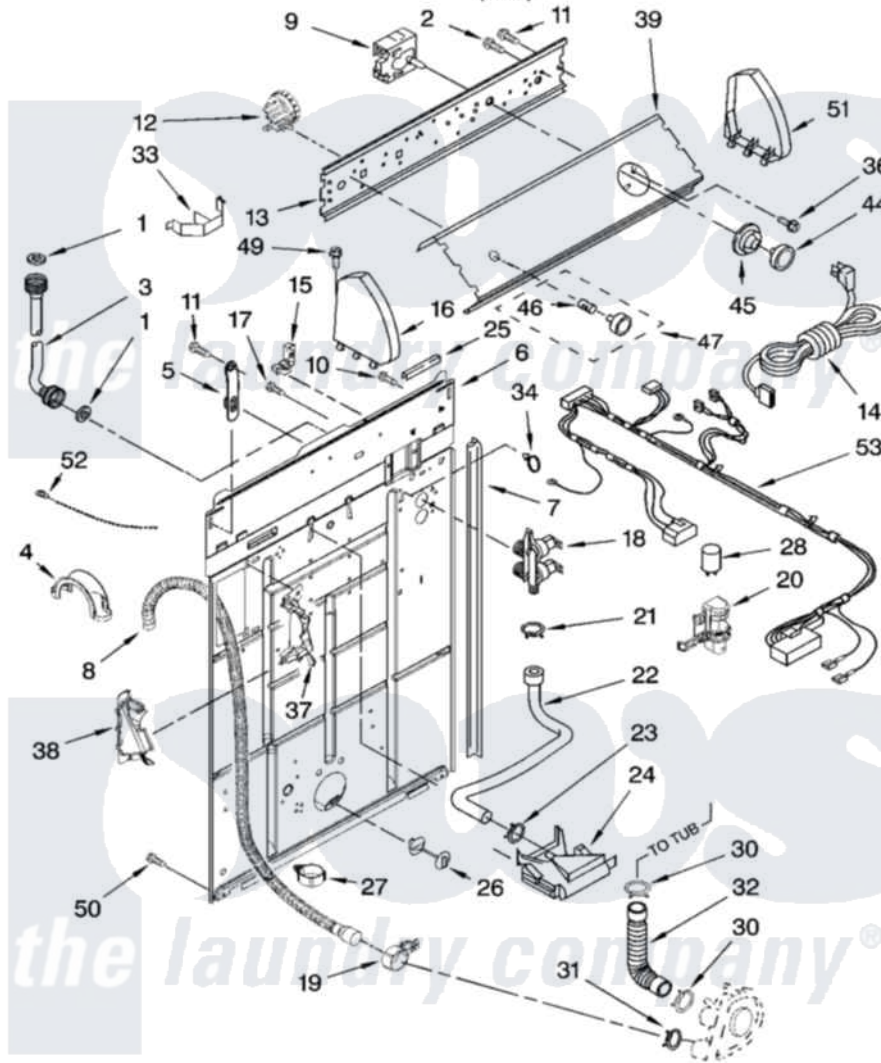

Whirlpool ITW4100SQ0 02 - CONTROLS AND REAR PANEL PARTS

CONTROLS AND REAR PANEL PARTS

For Model: ITW4100SQ0
(White)

8181406

3

Whirlpool Residential Whirlpool ITW4100SQ0 Washer Parts Parts Diagram 02 - CONTROLS AND REAR PANEL PARTS
Click on the part number to view part

Item	Original Part Number	Replaced By	Status	Part Description
1	3976300	16123		Washer Inlet-Hose Miscellaneous Parts Must be Ordered Separately.
2	3400073			Screw, Ground
3	8571377	89503		Hose-Inlet
"	8571378	89503		Hose-Inlet
4	8577378			U-Bend, Drain Hose
5	8568314			Strap, Console
6	8318015			Panel, Rear
7	62747			Pad, Rear Panel
8	8559373	W10096921		Drain Hose Assembly
9	8546681			Timer, Control
10	3351614			Screw, Gearcase Cover Mounting
11	90767			Screw, 8A X 3/8 HeX Washer Head Tapping
12	8577846	W10339333		Switch-WL
13	3948608			Bracket, Control

14	3956162	285800	Cord-Power
15	3952821	285777	Relief-Str
16	8274437	279960	Endcap
17	9740848		Screw, Mixing Valve Mounting
18	W10110570	W10113122	Valve, Water Mixing
19	8541668		Clamp, Hose
20	8318046		Clip, Capacitor
21	301958	596669	Clamp, Manifold
22	8541607	3357328	Hose, Vacuum Break
23	370450	596669	Clamp, Manifold
24	3347034		Break, Vacuum
25	303294	3367669	Protector, Edge
26	8519200		Support, Rear Panel
27	8541667		Clamp, Hose
28	8572717		Capacitor, Motor Start
30	3363366	616099	Clamp
31	8317496	285655	Clamp, Hose
32	3951449	285871	Hose
33	8055003		Clip, Harness And Pressure Switch
34	8559320		Restraint, Hose
36	3400818		Screw, Timer Mounting
37	8541669		Bucket, Drain Hose
38	8541658		Bucket, Drain Hose
39	W10086590		Panel, Console
44	8538949		Knob, Timer
45	8538955		Dial, Timer
46	8536939		Clip, Knob
47	8538957		Knob, Control
49	388326		Screw, 8-18 X 1.25
50	62863	3390631	Screw, 10-16 X 3/8
51	8274434	279960	Endcap
52	3347868	W10339879	Tie, Cable
53	W10071410		Harness, Wiring