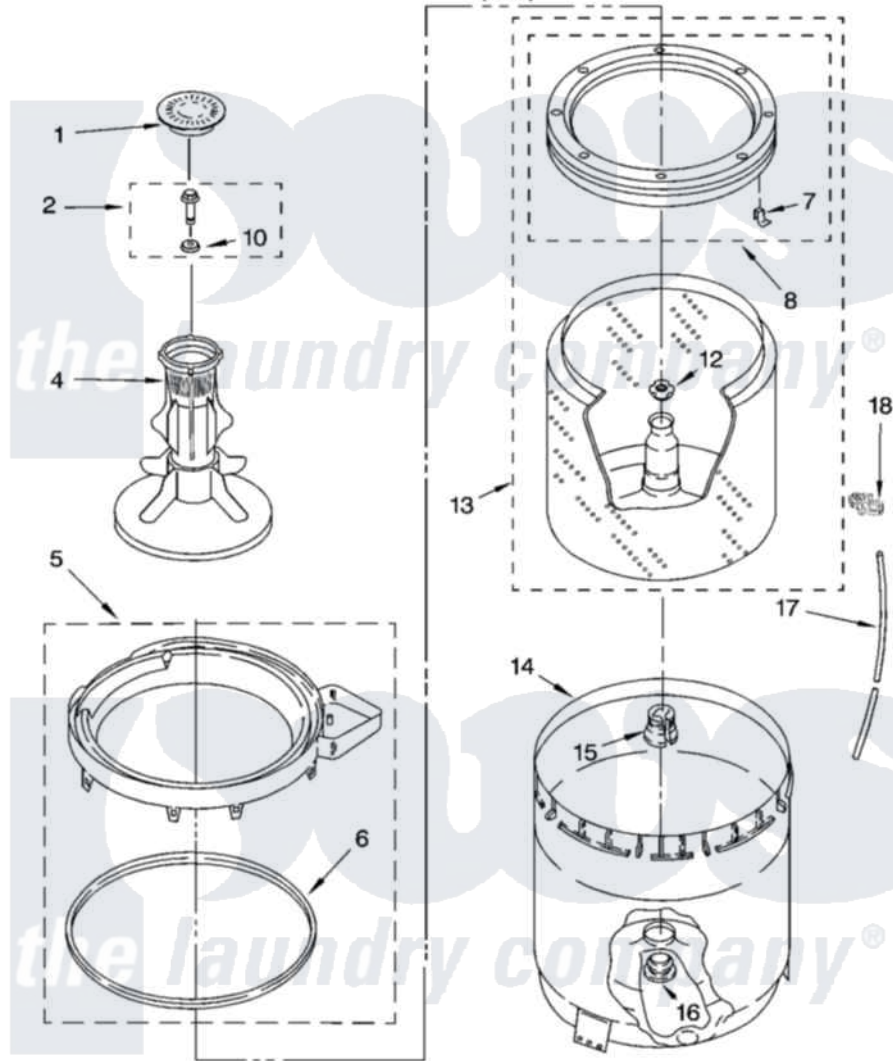

Whirlpool ITW4100SQ0 03 - AGITATOR, BASKET AND TUB PARTS

AGITATOR, BASKET AND TUB PARTS

For Model: ITW4100SQ0

(White)

8181406

5

Whirlpool Residential Whirlpool ITW4100SQ0 Washer Parts Parts Diagram 03 - AGITATOR, BASKET AND TUB PARTS
 Click on the part number to view part

Item	Original Part Number	Replaced By	Status	Part Description
1	3352483			Cap, Agitator
2	358237			Screw And Washer
4	63377			Agitator
5	3360611			Tub Ring And Gasket Assembly
6	3359586			Gasket, Tub Ring
7	8519815			Clip, Balance Ring
8	3956205			Balance Ring
10	3949550			Washer
12	21366			Nut, Spanner
13	3956206	3956207		Basket And Balance Ring
14	63125			Tub
15	389140			Tub Block, Basket Drive
16	383727			Gasket, Centerpod
17	3347780	353244		Hose, Pressure Switch
18	2219077			Clip, Pressure Switch Hose